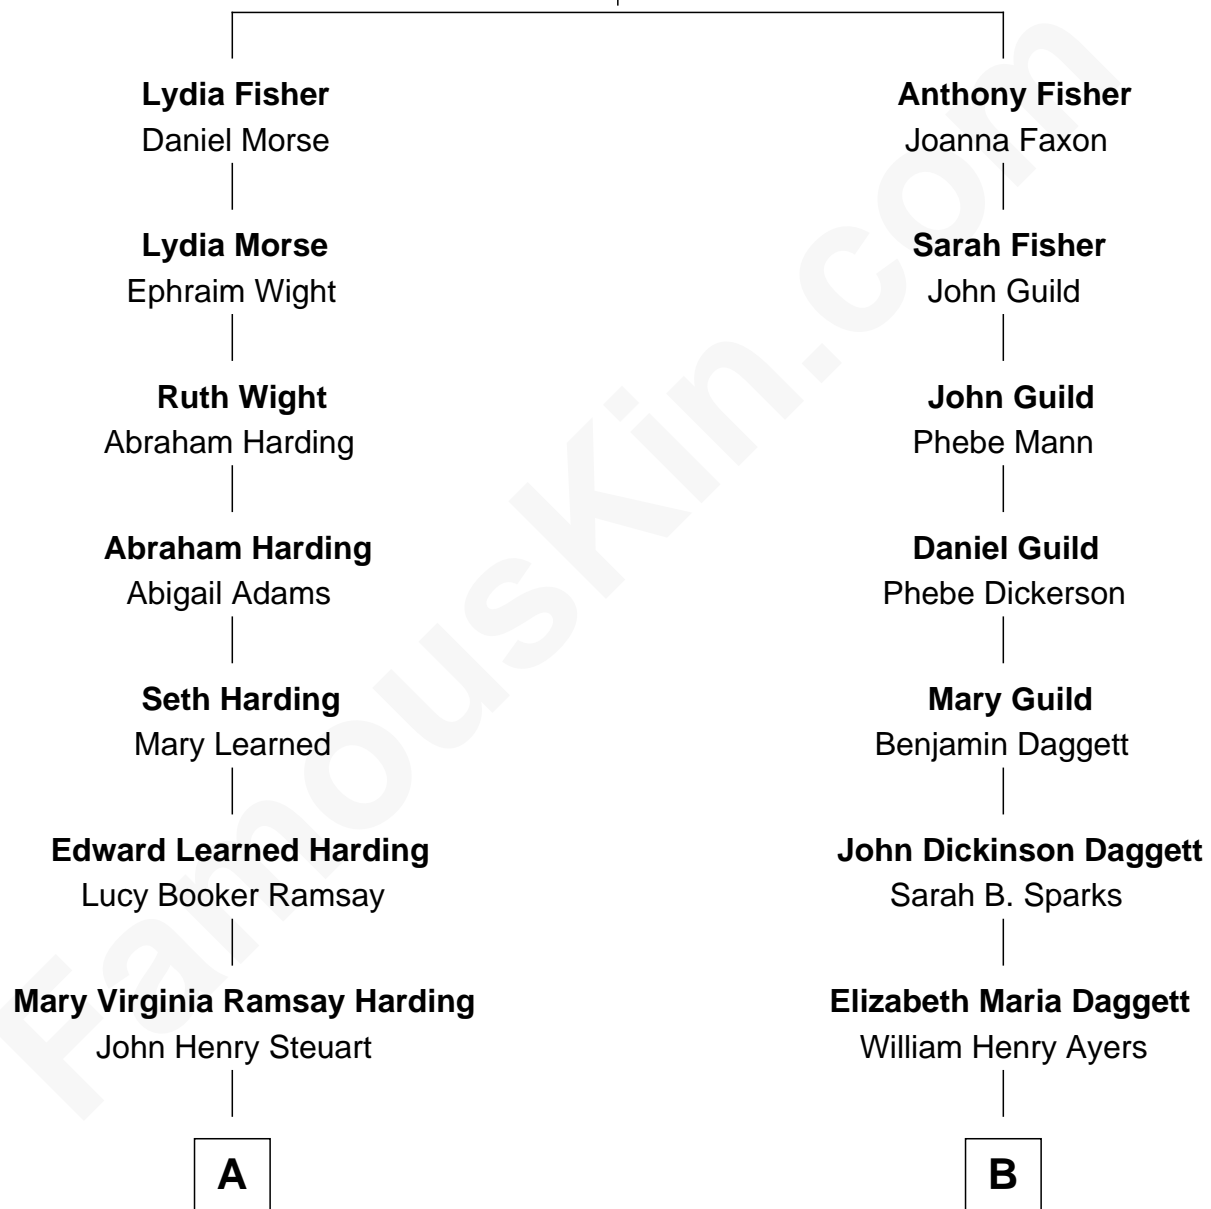

FamousKin.com Relationship Chart of

King Leka I

King of the Albanians

9th cousin 2 times removed of

Ethan Peck

TV and Movie Actor

Anthony Fisher

Alice - - - - -

A

Gladys Virginia Steuart
Gyula Apponyi de Nagy Appony

Géraldine Apponyi de Nagy Appony
Zog I, King of Albania

King Leka I
King of the Albanians

B

John Daggett Ayers
Katherine Elizabeth Forse

Bernice Mae Ayers
Gregory Pearl Peck