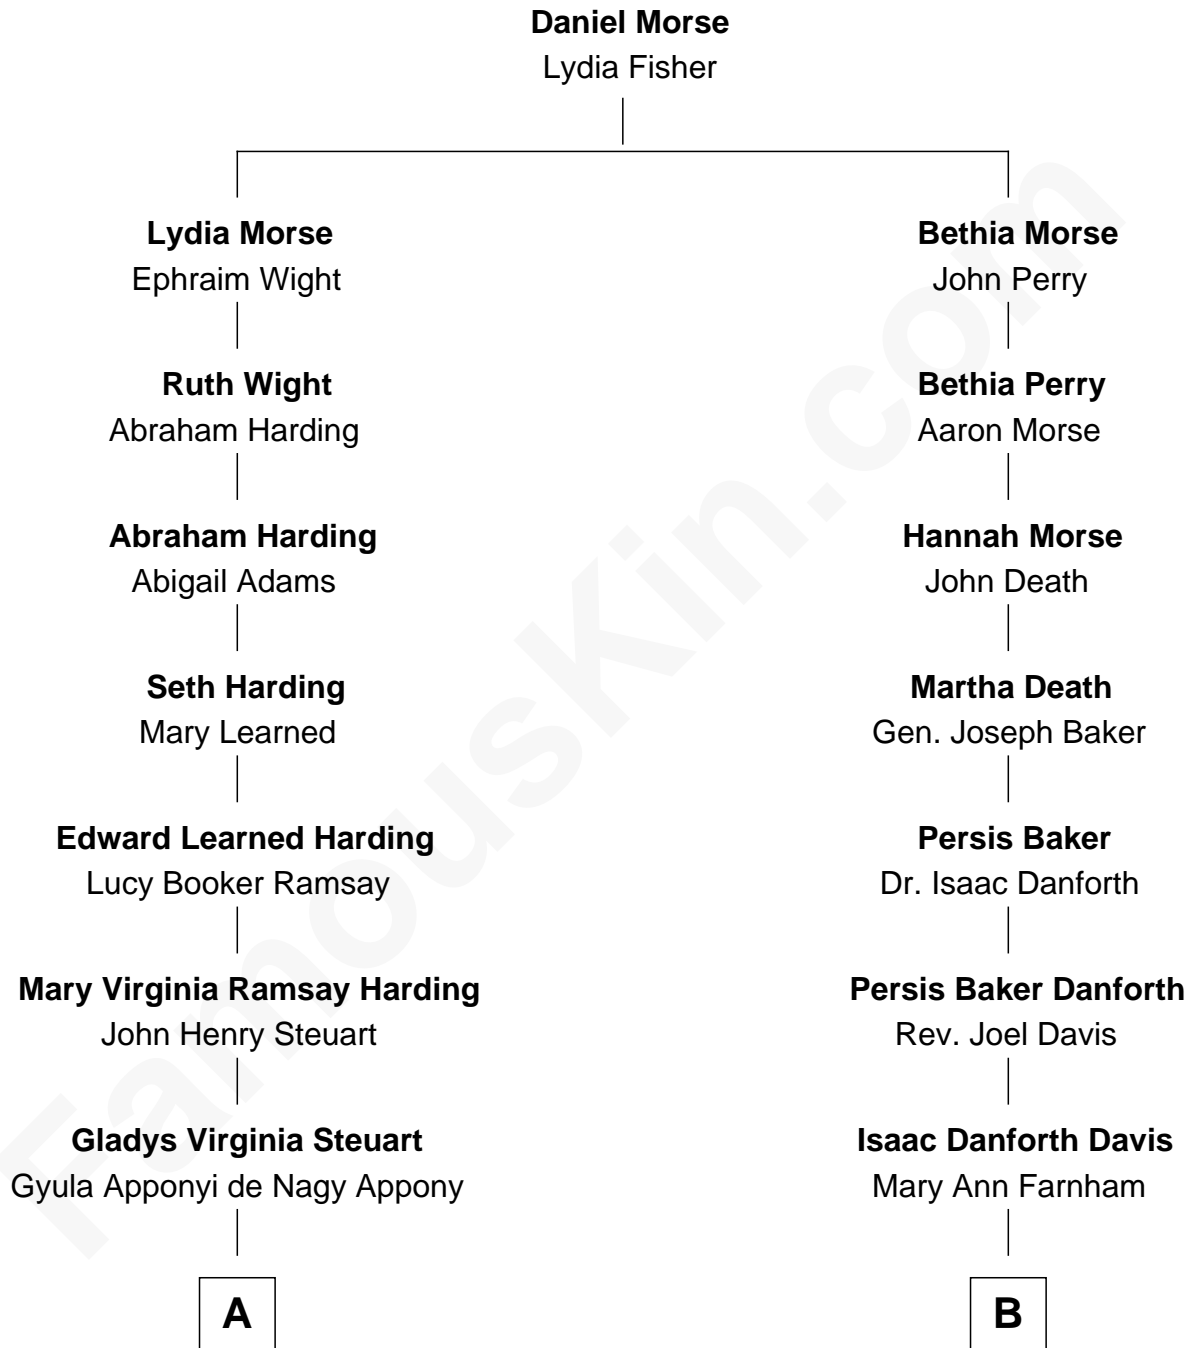

## Relationship Chart of

### King Leka I

*King of the Albanians*

8th cousin 2 times removed of

**Geena Davis**

*Movie and TV Actress*

**A**

**Géraldine Apponyi de Nagy Appony**

Zog I, King of Albania

**King Leka I**

*King of the Albanians*

**B**

**William Farnham Davis**

Nancy May Greene

**Isaac Danforth Davis**

Edna Frances Greene

**William Frank Davis**