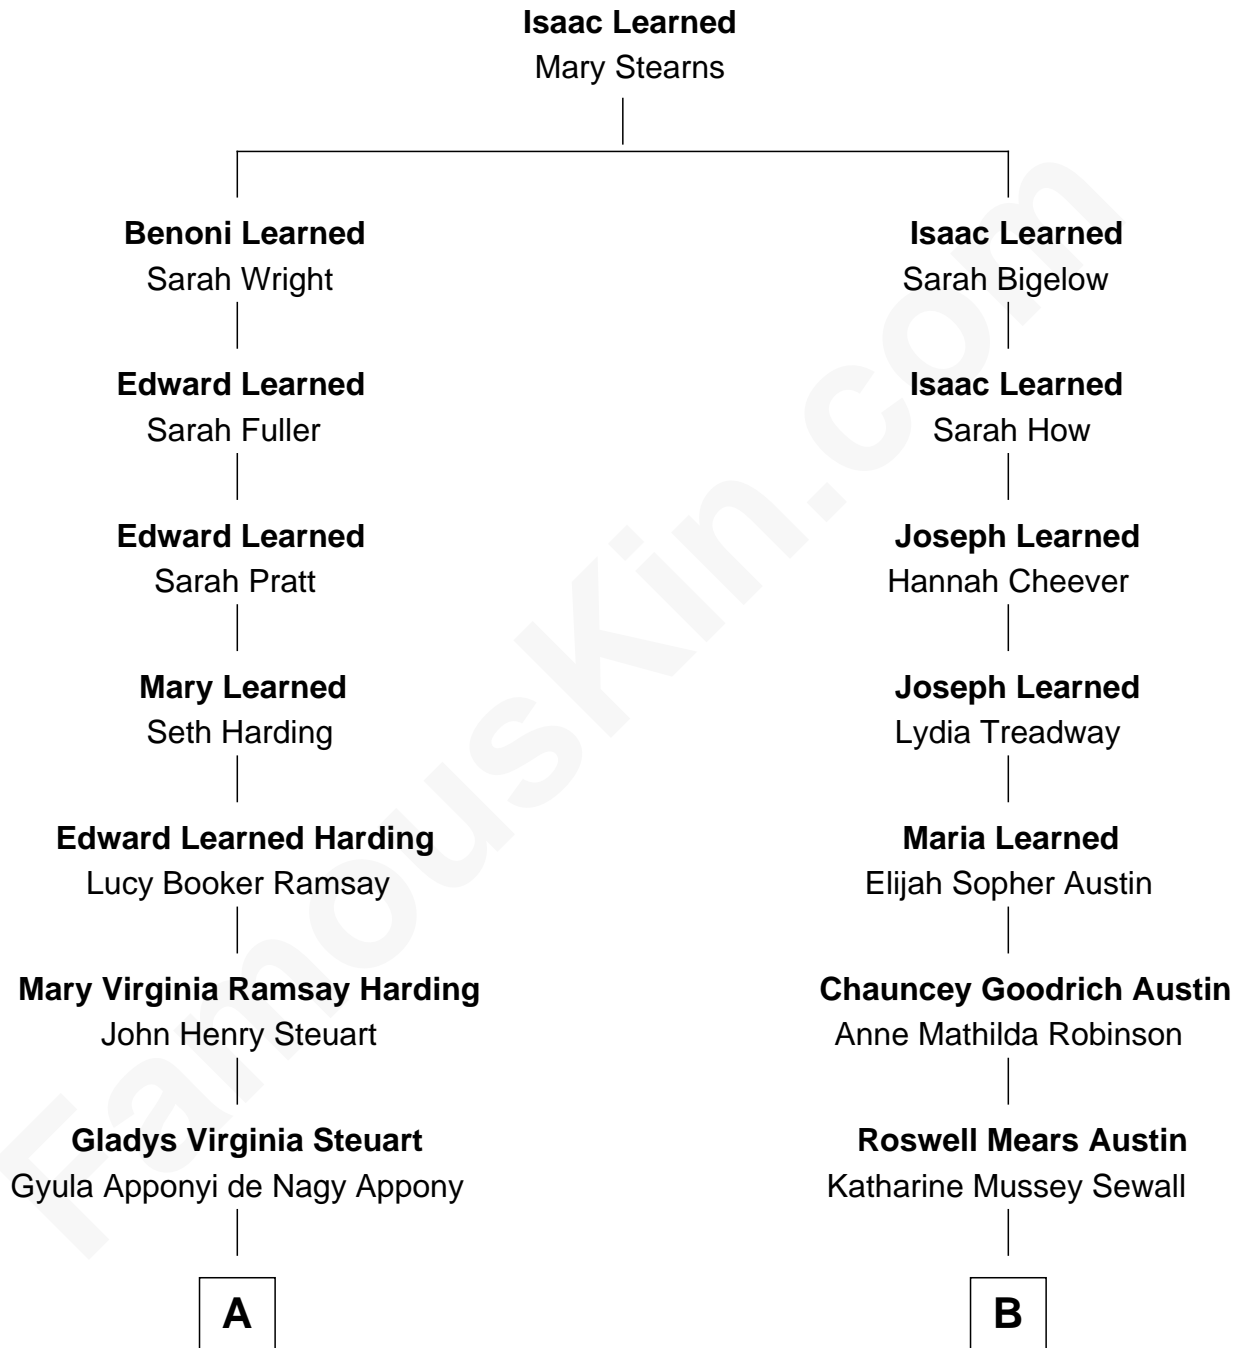

FamousKin.com Relationship Chart of

King Leka I

King of the Albanians

8th cousin 1 time removed of

Charlie Day

TV and Movie Actor

A

Géraldine Apponyi de Nagy Appony

Zog I, King of Albania

King Leka I

King of the Albanians

B

Katharine Hartwell Austin

Dr. Lawton Parker Greenman Peckham

Mary Adelaide Peckham

Thomas Charles Day