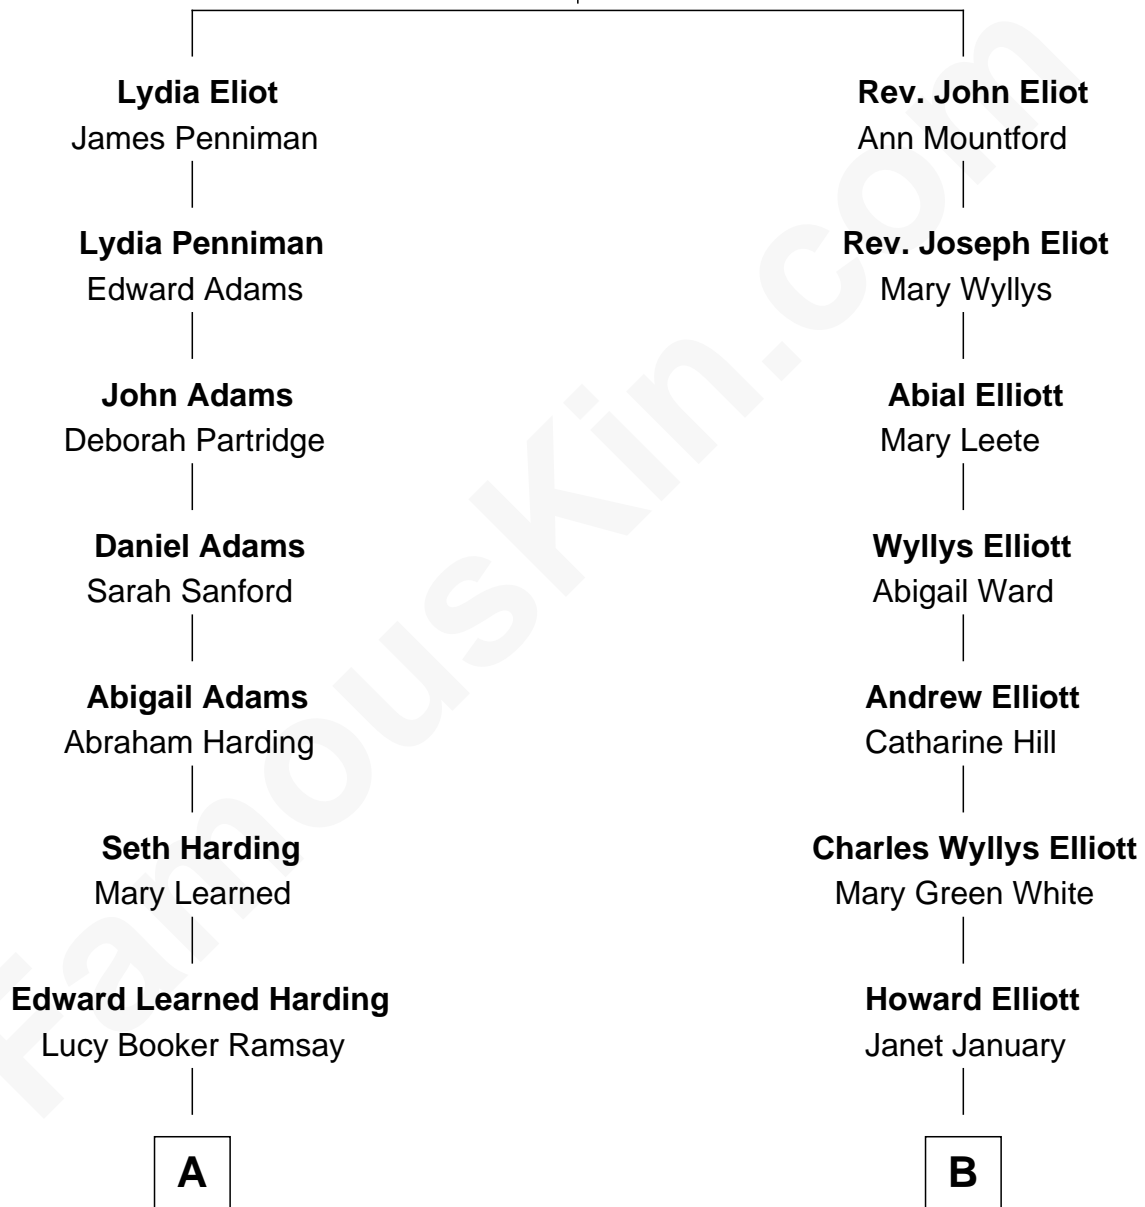

# FamousKin.com Relationship Chart of

**King Leka I**

*King of the Albanians*

9th cousin 1 time removed of

**Ali Wentworth**

*TV Actress and Comedienne*

**Bennett Eliot**

Lettice Alger

**A**

**Mary Virginia Ramsay Harding**

John Henry Steuart

**Gladys Virginia Steuart**

Gyula Apponyi de Nagy Appony

**Géraldine Apponyi de Nagy Appony**

Zog I, King of Albania

**King Leka I**

*King of the Albanians*

**B**

**Janet January Elliott**

Richard Bryant Hobart

**Mable Bryant Hobart**

Eric Bartlett Wentworth

**Ali Wentworth**

*TV Actress and Comedienne*