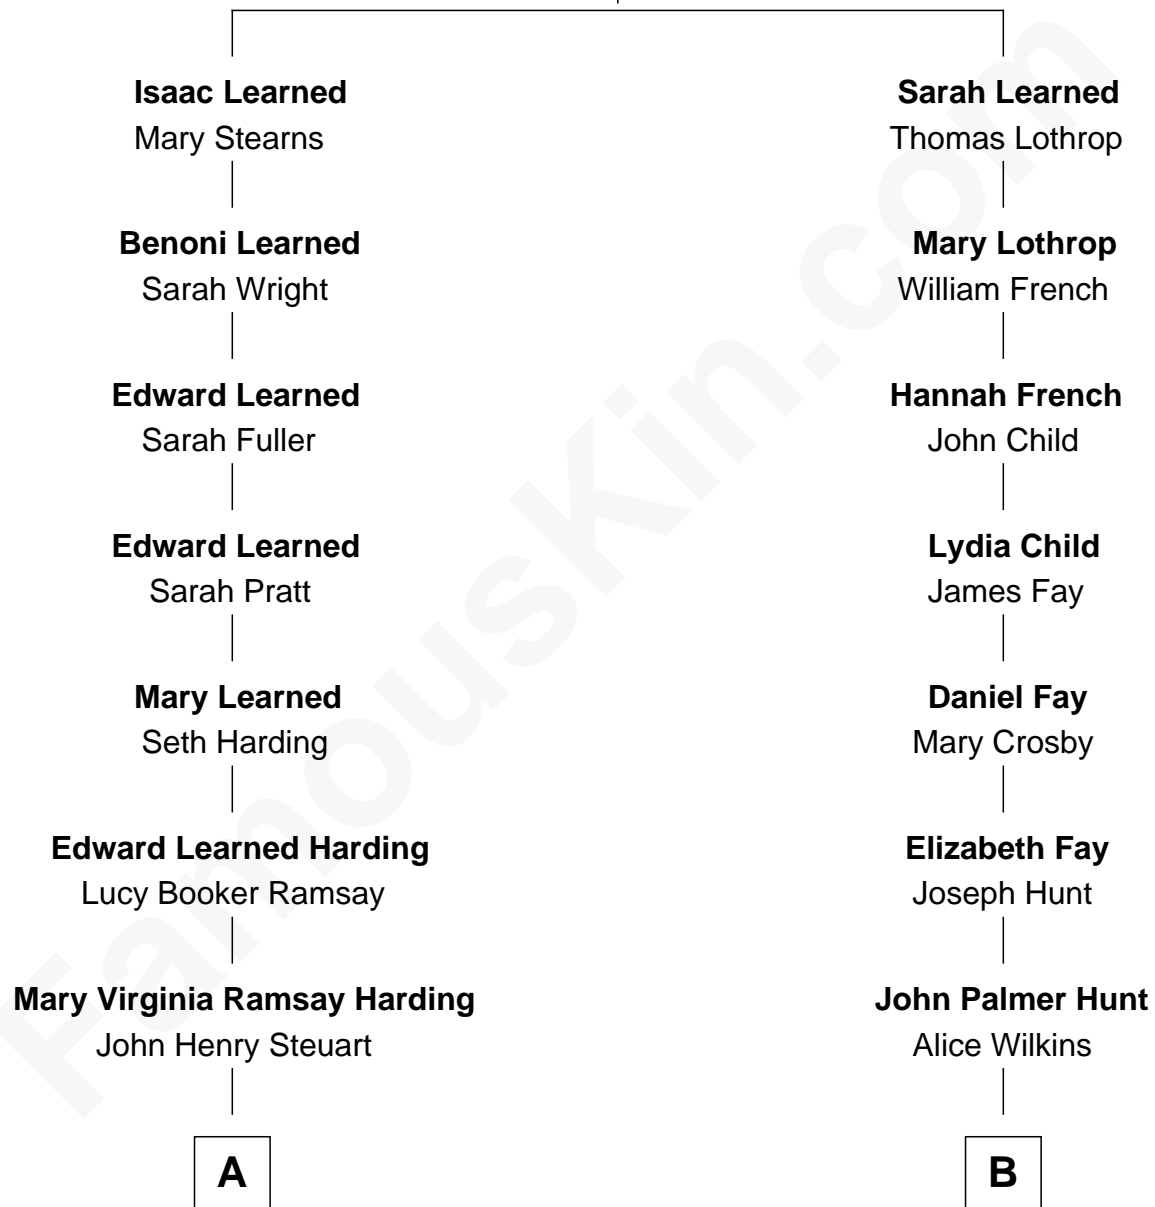

FamousKin.com

Relationship Chart of

King Leka I

King of the Albanians

9th cousin 4 times removed of

Ava Michelle

Model and Actress

William Learned
Goodith Gilman

A

Gladys Virginia Steuart
Gyula Apponyi de Nagy Appony

Géraldine Apponyi de Nagy Appony
Zog I, King of Albania

King Leka I
King of the Albanians

B

Heman Hunt
Mahala Julia Safford

John Jed Hunt
Anna F. Holyoke

Flavilla May Hunt
Charles Thompson Gray

Ruth Marion Gray
George William Cota

Gregory Paul Cota
Debra Lynn Zaratzian

Rick Gregory Cota
Jeanette Loretta Malinowski

Ava Michelle
Model and Actress

FamousKin.com