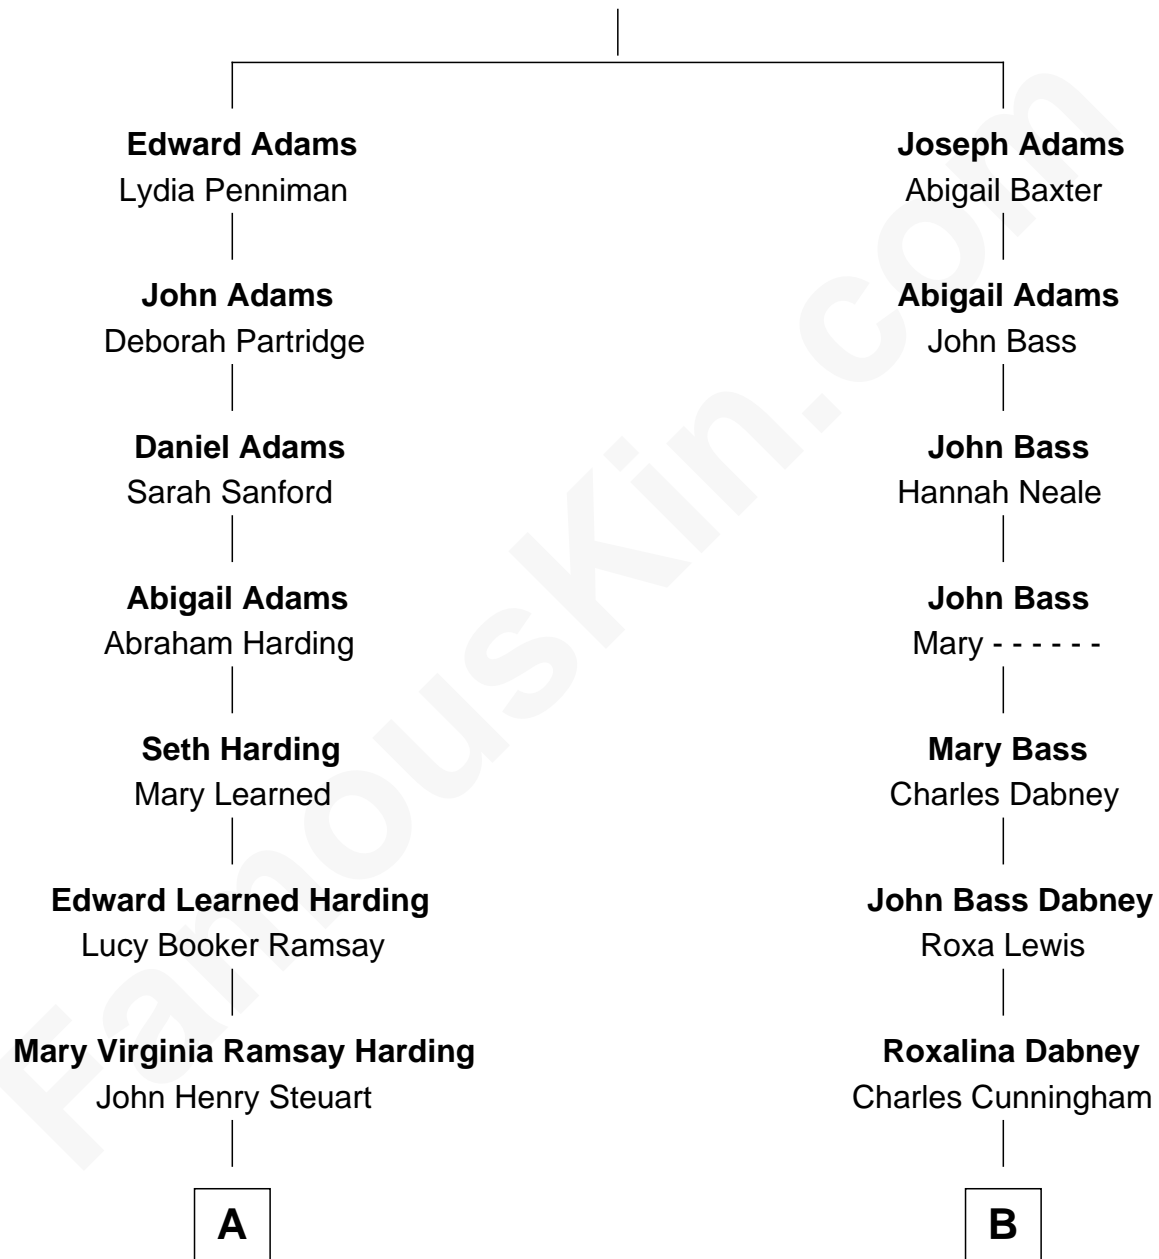

FamousKin.com

Relationship Chart of

King Leka I

King of the Albanians

9th cousin 2 times removed of

Jennifer Coolidge

TV and Movie Actress

Henry Adams

Edith Squire

A

Gladys Virginia Stuart
Gyula Apponyi de Nagy Appony

Géraldine Apponyi de Nagy Appony
Zog I, King of Albania

King Leka I
King of the Albanians

B

Frederic Cunningham
Sarah Maria Parker

Frederic Cunningham
Hetty Sullivan Lawrence