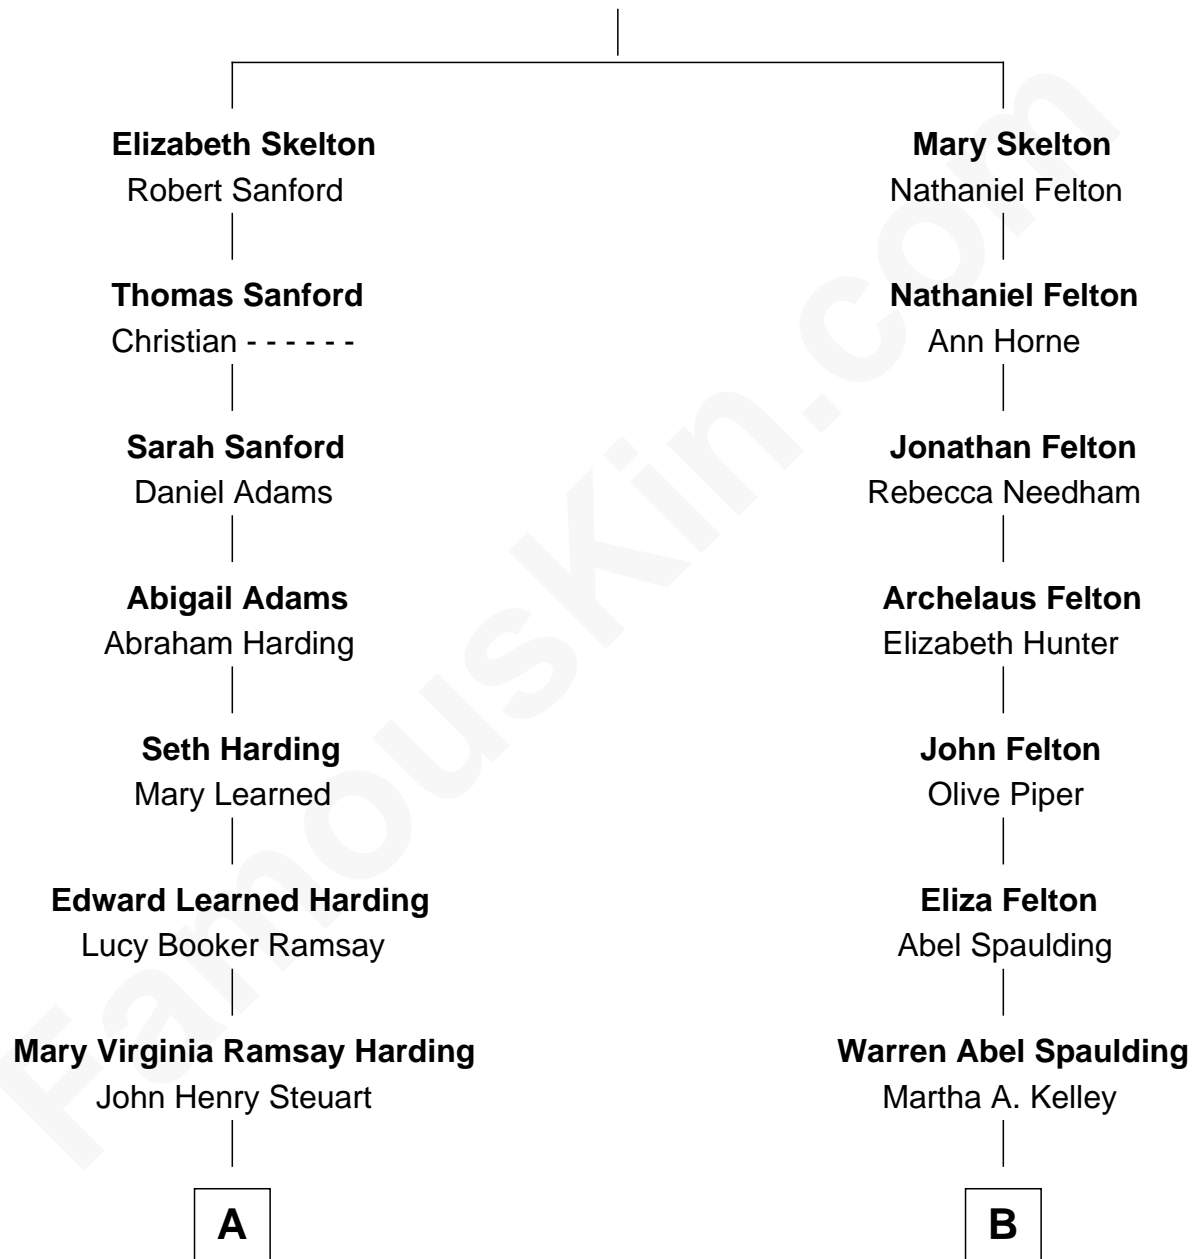

FamousKin.com Relationship Chart of

King Leka I

King of the Albanians

9th cousin 2 times removed of

Halle Berry

TV and Movie Actress

Rev. Samuel Skelton

Susanna Travis

A

Gladys Virginia Stuart
Gyula Apponyi de Nagy Appony

Géraldine Apponyi de Nagy Appony
Zog I, King of Albania

King Leka I
King of the Albanians

B

Ellsworth Warren Spaulding
Agnes L. Johnson

Bessie C. Spaulding
Eugene Allen Hawkins