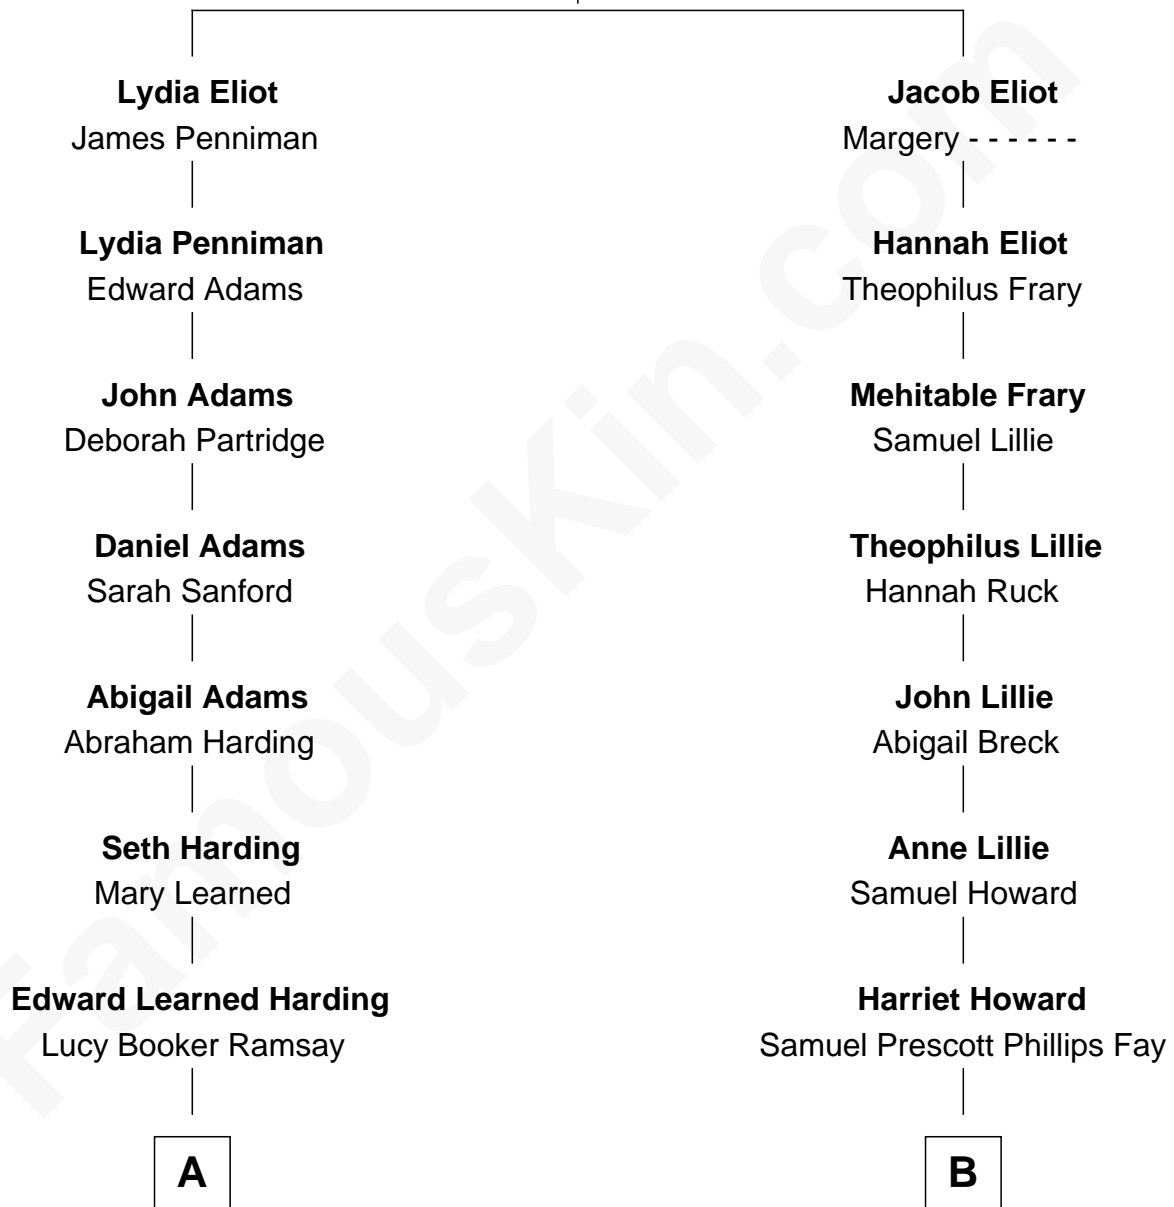

## Relationship Chart of

### King Leka I

*King of the Albanians*

10th cousin 1 time removed of

### George H. W. Bush

*41st U.S. President*

**Bennett Eliot**

Lettice Alger

**A**

**Mary Virginia Ramsay Harding**

John Henry Steuart

**Gladys Virginia Steuart**