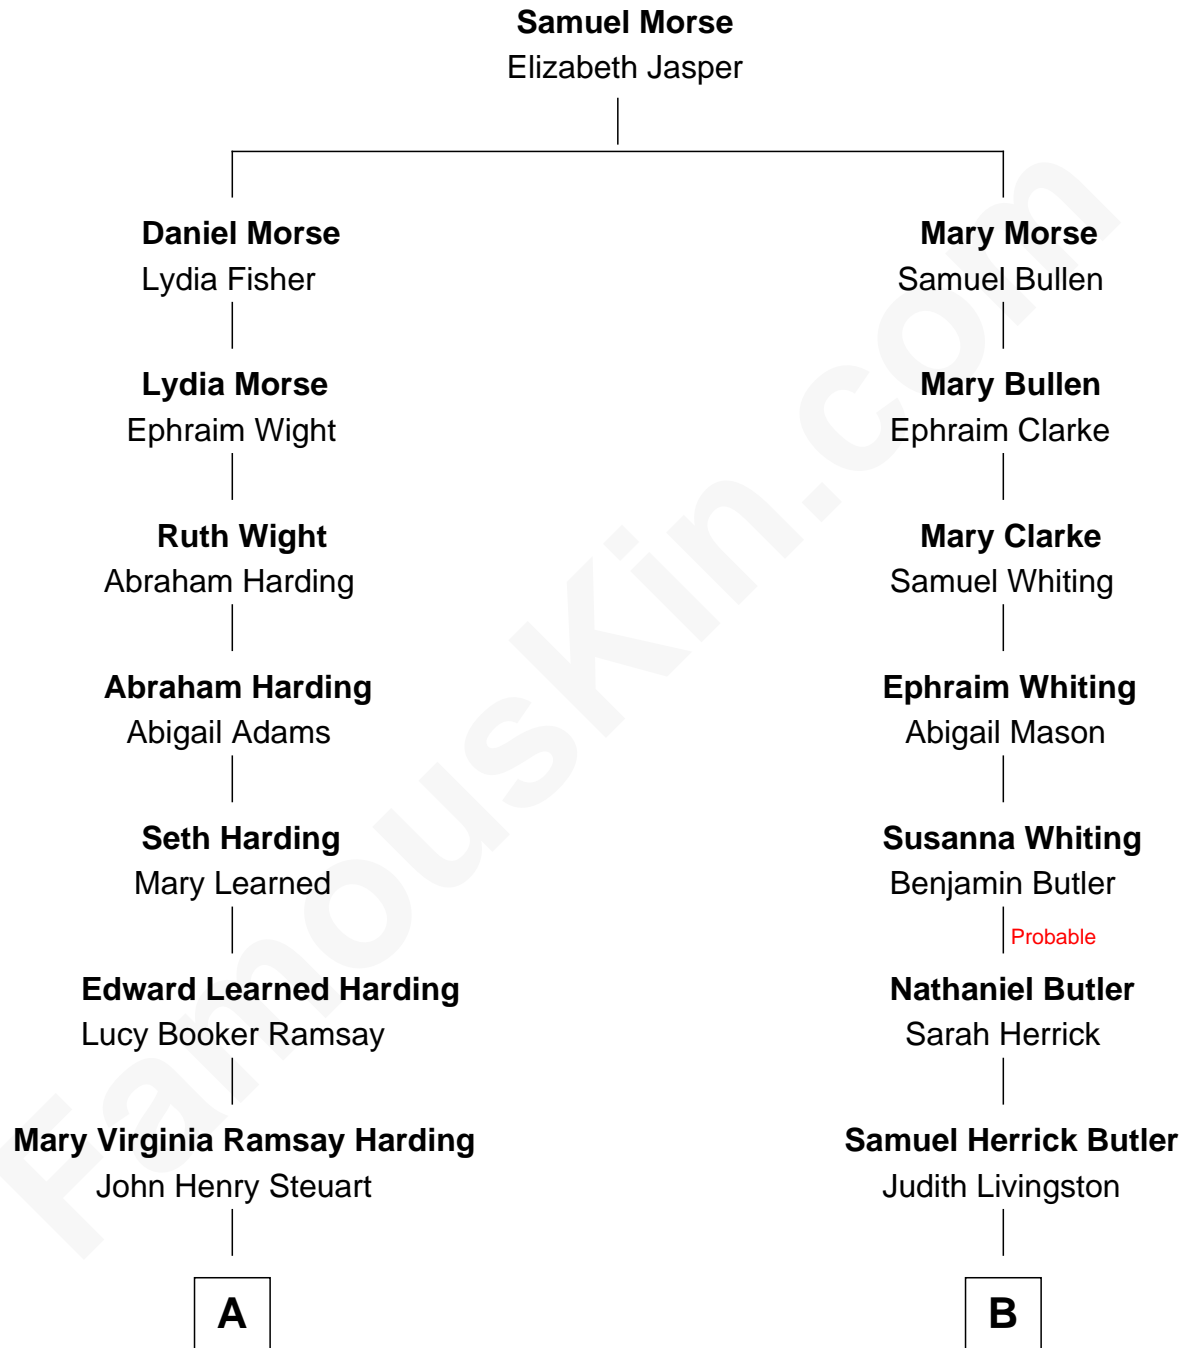

FamousKin.com

Relationship Chart of

King Leka I

King of the Albanians

9th cousin 3 times removed of

George W. Bush
43rd U.S. President

A

Gladys Virginia Stuart
Gyula Apponyi de Nagy Appony

Géraldine Apponyi de Nagy Appony
Zog I, King of Albania

King Leka I
King of the Albanians

B

Cortland Philip Livingston Butler
Elizabeth Slade Pierce

Mary Elizabeth Butler
Robert Emmet Sheldon

Flora Sheldon
Samuel Prescott Bush

Prescott Sheldon Bush
Dorothy Wear Walker

George Herbert Walker Bush
Barbara Pierce

George W. Bush
43rd U.S. President