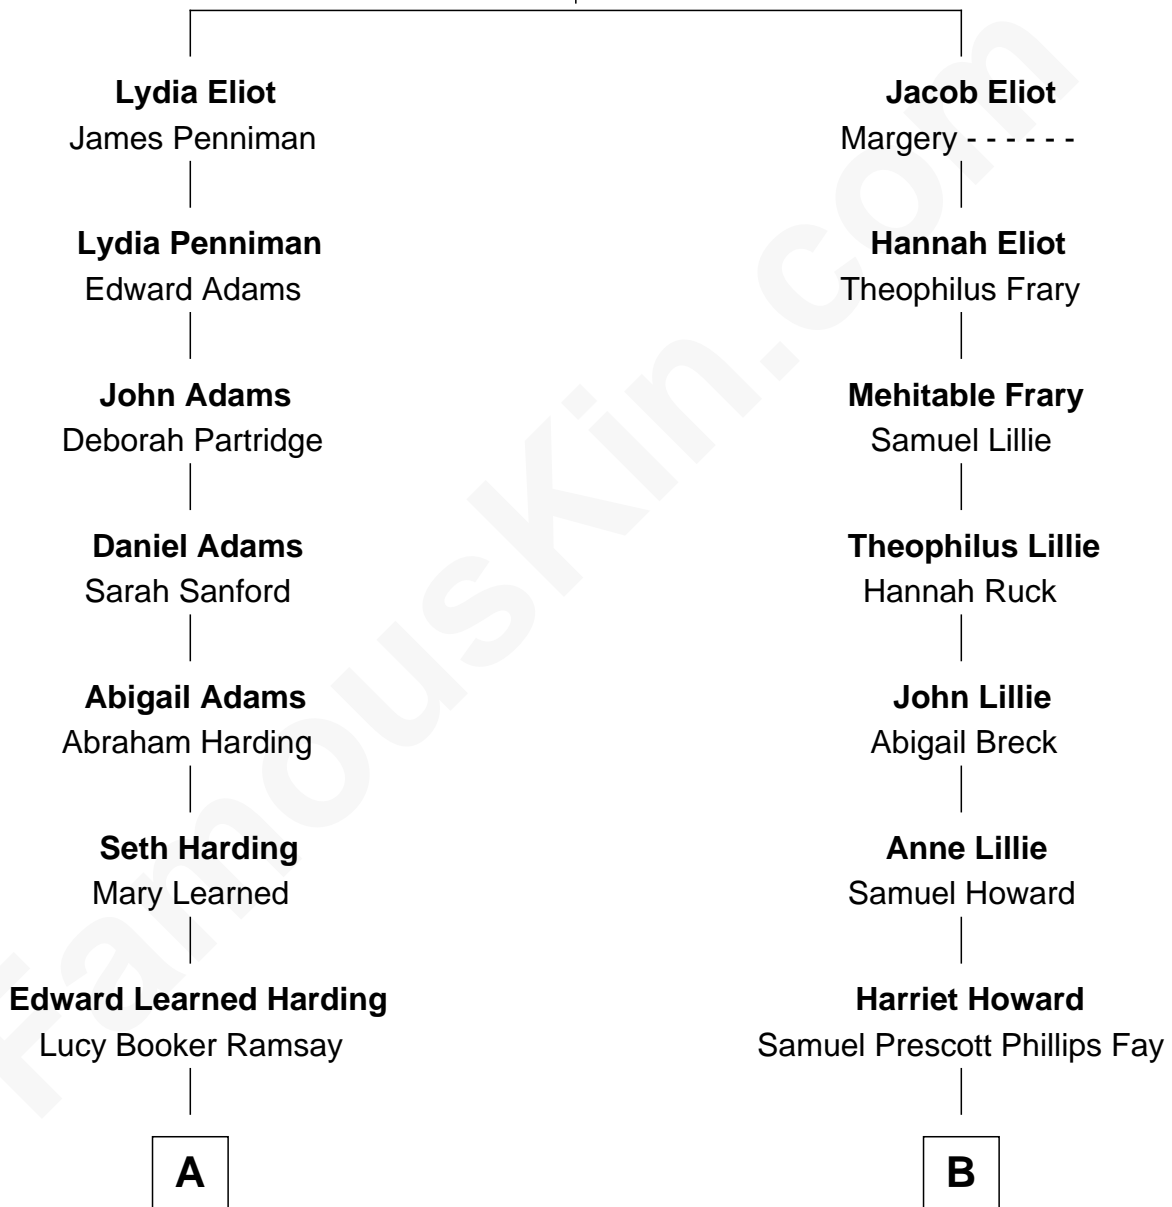

## Relationship Chart of

### King Leka I

*King of the Albanians*

10th cousin 2 times removed of

**George W. Bush**  
*43rd U.S. President*

**Bennett Eliot**  
Lettice Alger

**A**

**Mary Virginia Ramsay Harding**

John Henry Steuart

**Gladys Virginia Steuart**

Gyula Apponyi de Nagy Appony

**Géraldine Apponyi de Nagy Appony**

Zog I, King of Albania

**King Leka I**

*King of the Albanians*

**B**

**Samuel Howard Fay**