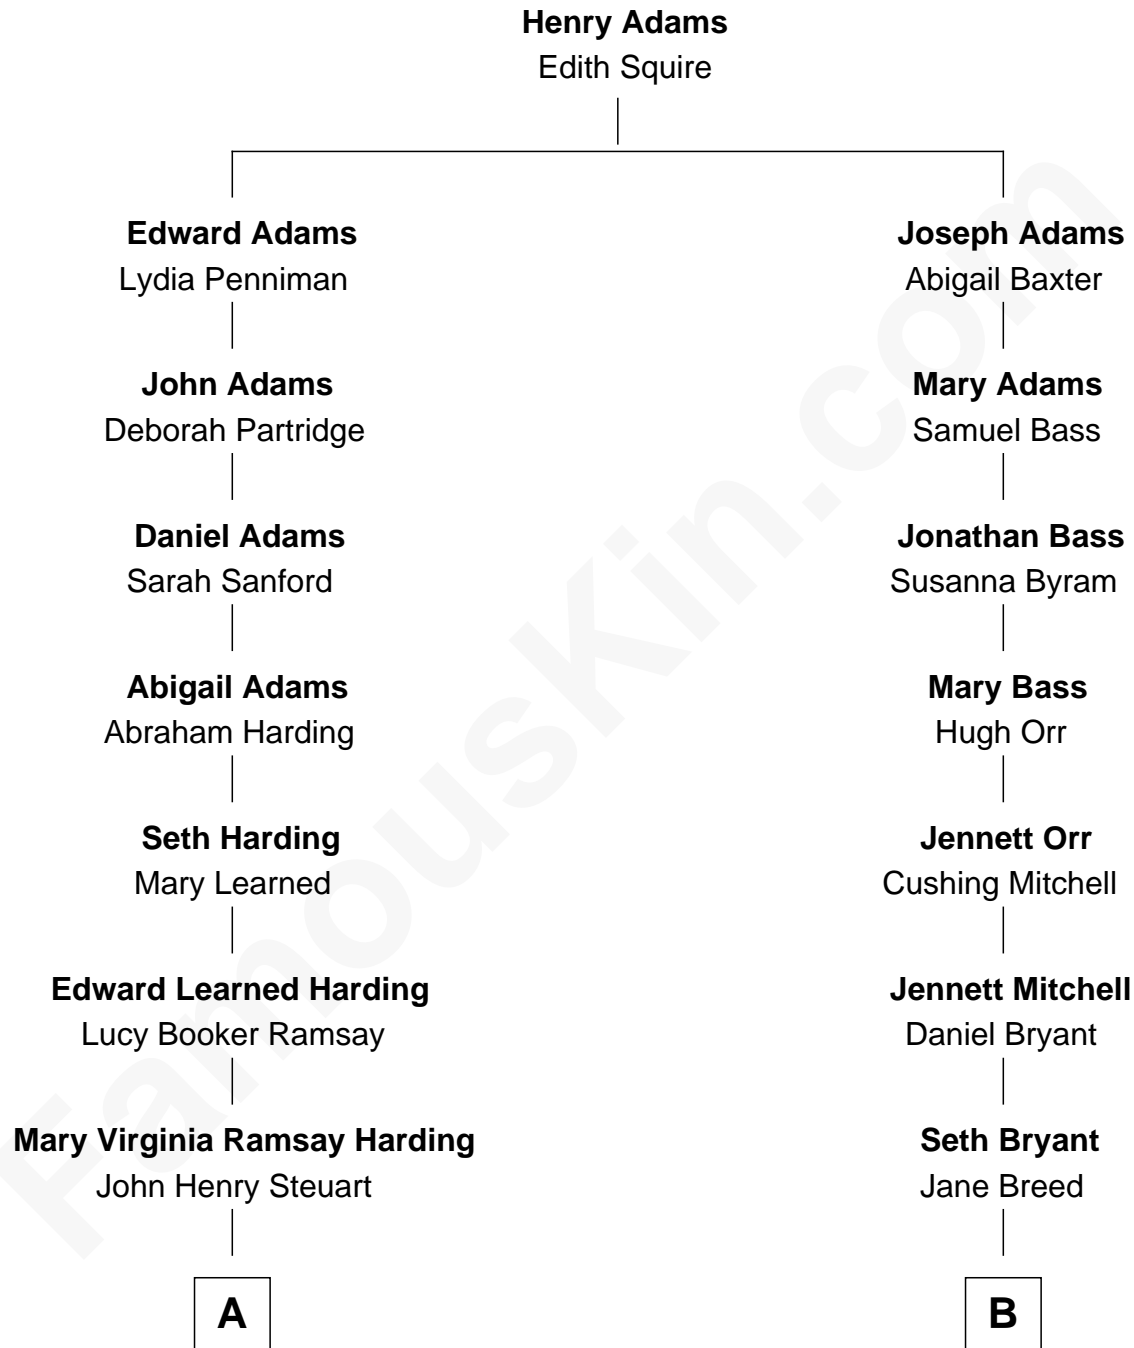

## Relationship Chart of

### King Leka I

*King of the Albanians*

8th cousin 1 time removed of

### James B. Conant

*President of Harvard University*

**A**

**Gladys Virginia Steuart**  
Gyula Apponyi de Nagy Appony

**Géraldine Apponyi de Nagy Appony**  
Zog I, King of Albania

**King Leka I**  
*King of the Albanians*