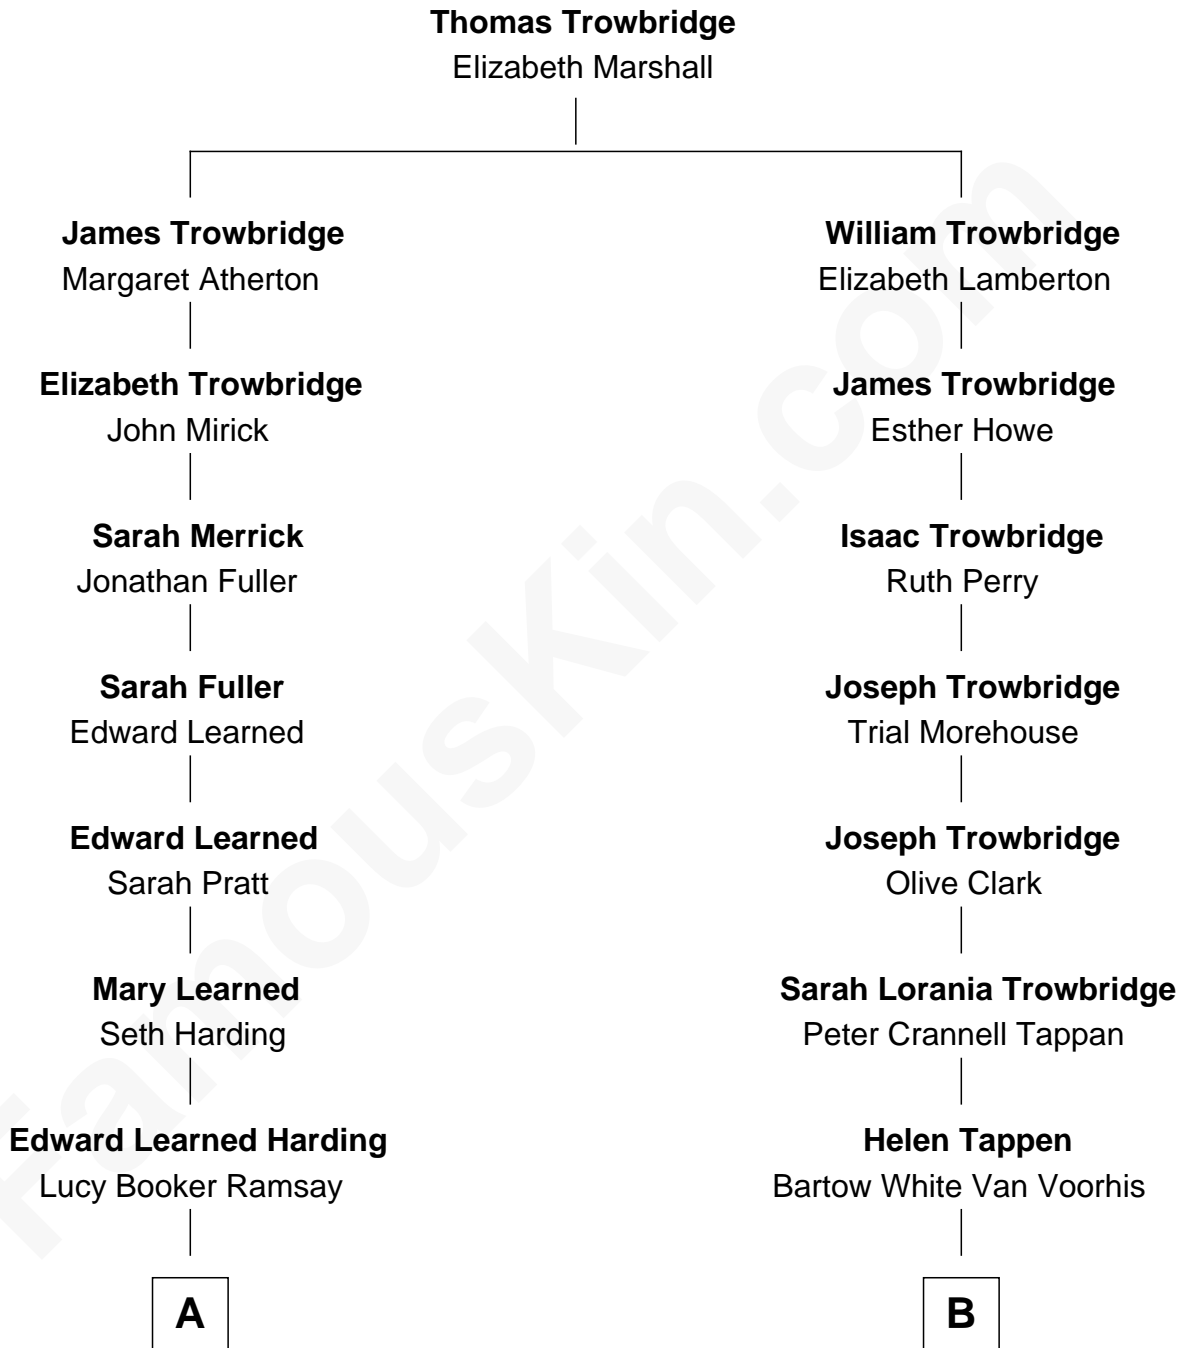

# FamousKin.com Relationship Chart of

**King Leka I**

*King of the Albanians*

10th cousin of

**Howard Dean**

*79th Governor of Vermont*

**A**

**Mary Virginia Ramsay Harding**

John Henry Steuart

**Gladys Virginia Steuart**

Gyula Apponyi de Nagy Appony

**Géraldine Apponyi de Nagy Appony**

Zog I, King of Albania

**King Leka I**

*King of the Albanians*

**B**