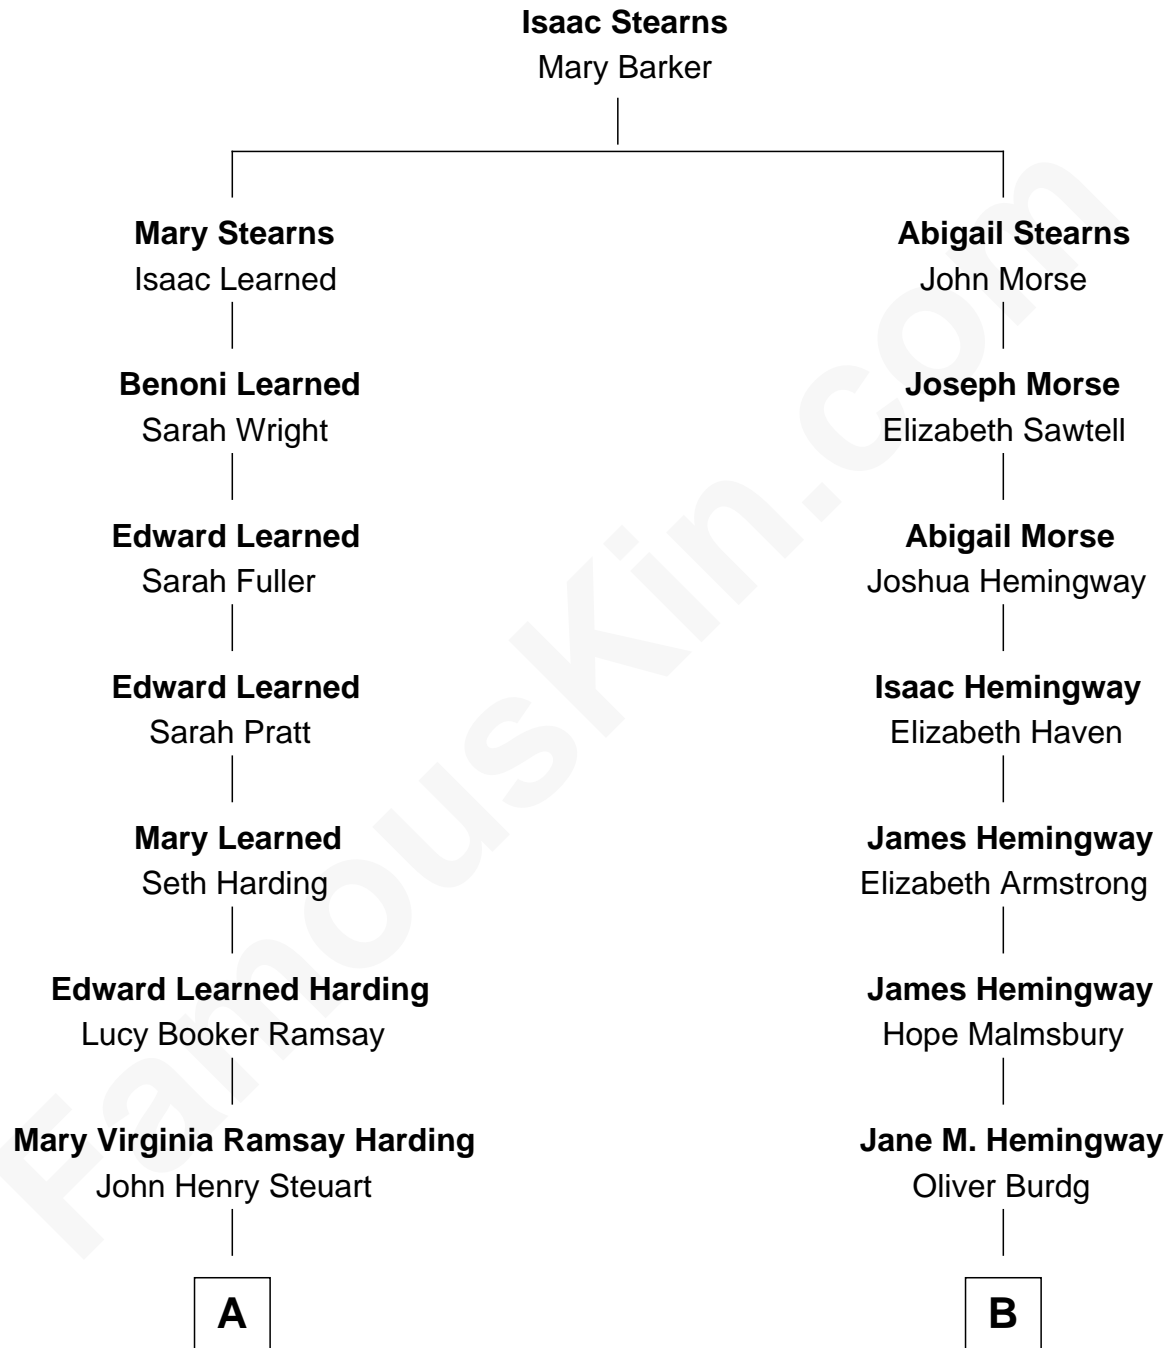

# FamousKin.com Relationship Chart of

**King Leka I**

*King of the Albanians*

9th cousin of

**Richard Nixon**

*37th U.S. President*

**A**

**Gladys Virginia Steuart**  
Gyula Apponyi de Nagy Appony

**Géraldine Apponyi de Nagy Appony**  
Zog I, King of Albania

**King Leka I**  
*King of the Albanians*

**B**

**Almira Park Burdg**  
Franklin Milhous

**Hannah Milhous**  
Francis Anthony Nixon

**Richard Nixon**  
*37th U.S. President*