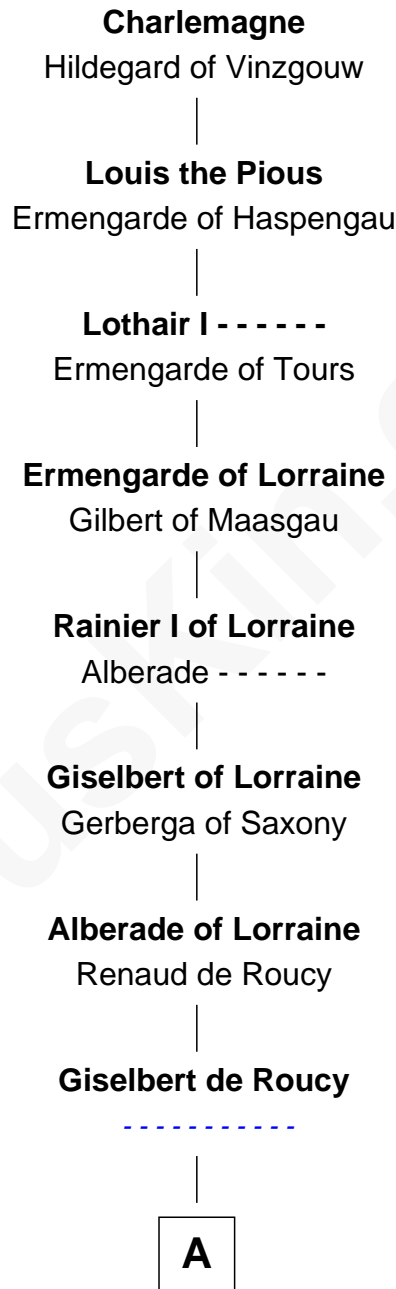

FamousKin.com Relationship Chart of

King Leka I

King of the Albanians

38th Great-grandson of

Charlemagne

King of the Franks

FamousKin.com

B