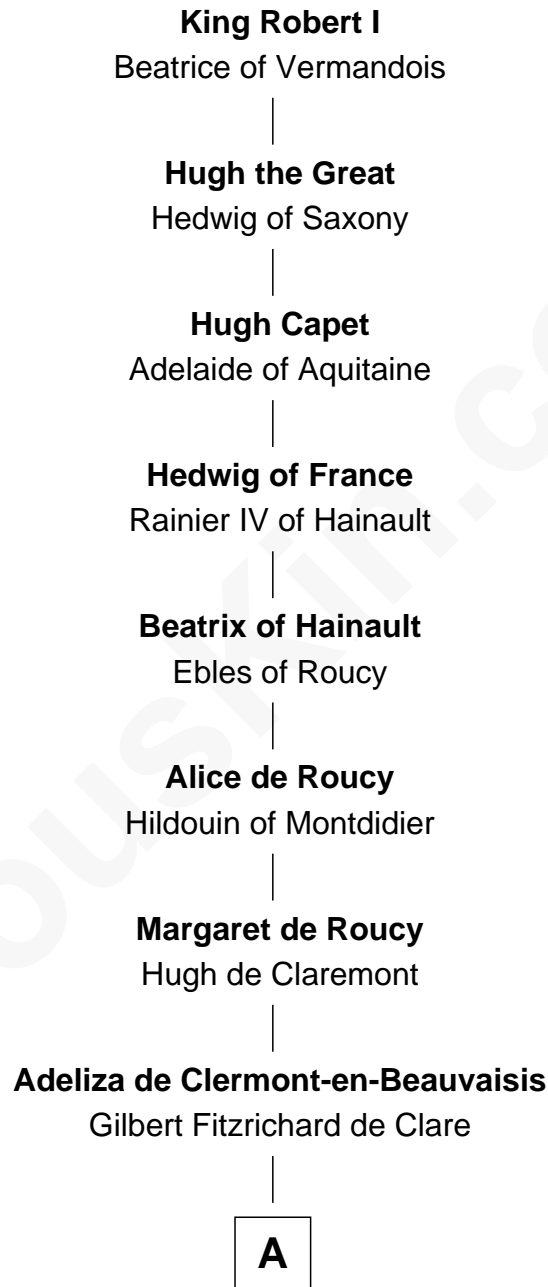

FamousKin.com Relationship Chart of

King Leka I

King of the Albanians

34th Great-grandson of

King Robert I

King of France

A

Richard Fitzgilbert de Clare