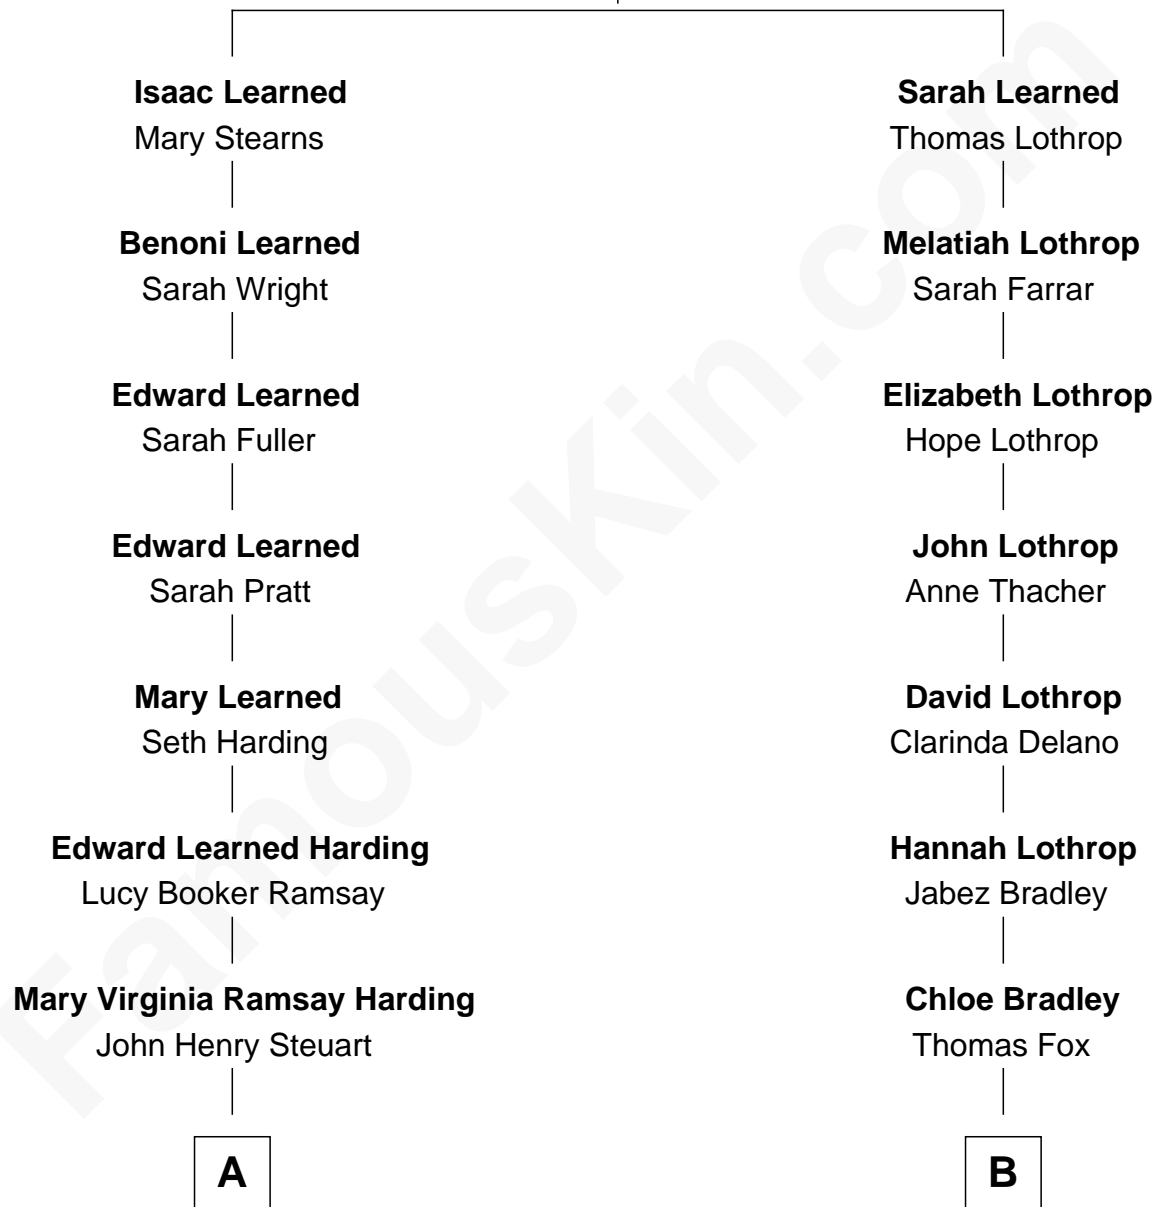

# FamousKin.com Relationship Chart of

**King Leka I**

*King of the Albanians*

9th cousin 2 times removed of

**John Ritter**

*TV and Movie Actor*

**William Learned**  
Goodith Gilman

**A**

**Gladys Virginia Steuart**  
Gyula Apponyi de Nagy Appony

**Géraldine Apponyi de Nagy Appony**  
Zog I, King of Albania

**King Leka I**  
*King of the Albanians*

**B**

**Pliny Lothrop Fox**  
Laura Utley Riddle

**William P. L. Fox**  
Harriett Lucina Tilton

**Harriett Fay Fox**  
Dr. Harry Thomas Southworth

**Dorothy Fay Southworth**  
Woodward Maurice Ritter

**John Ritter**  
*TV and Movie Actor*