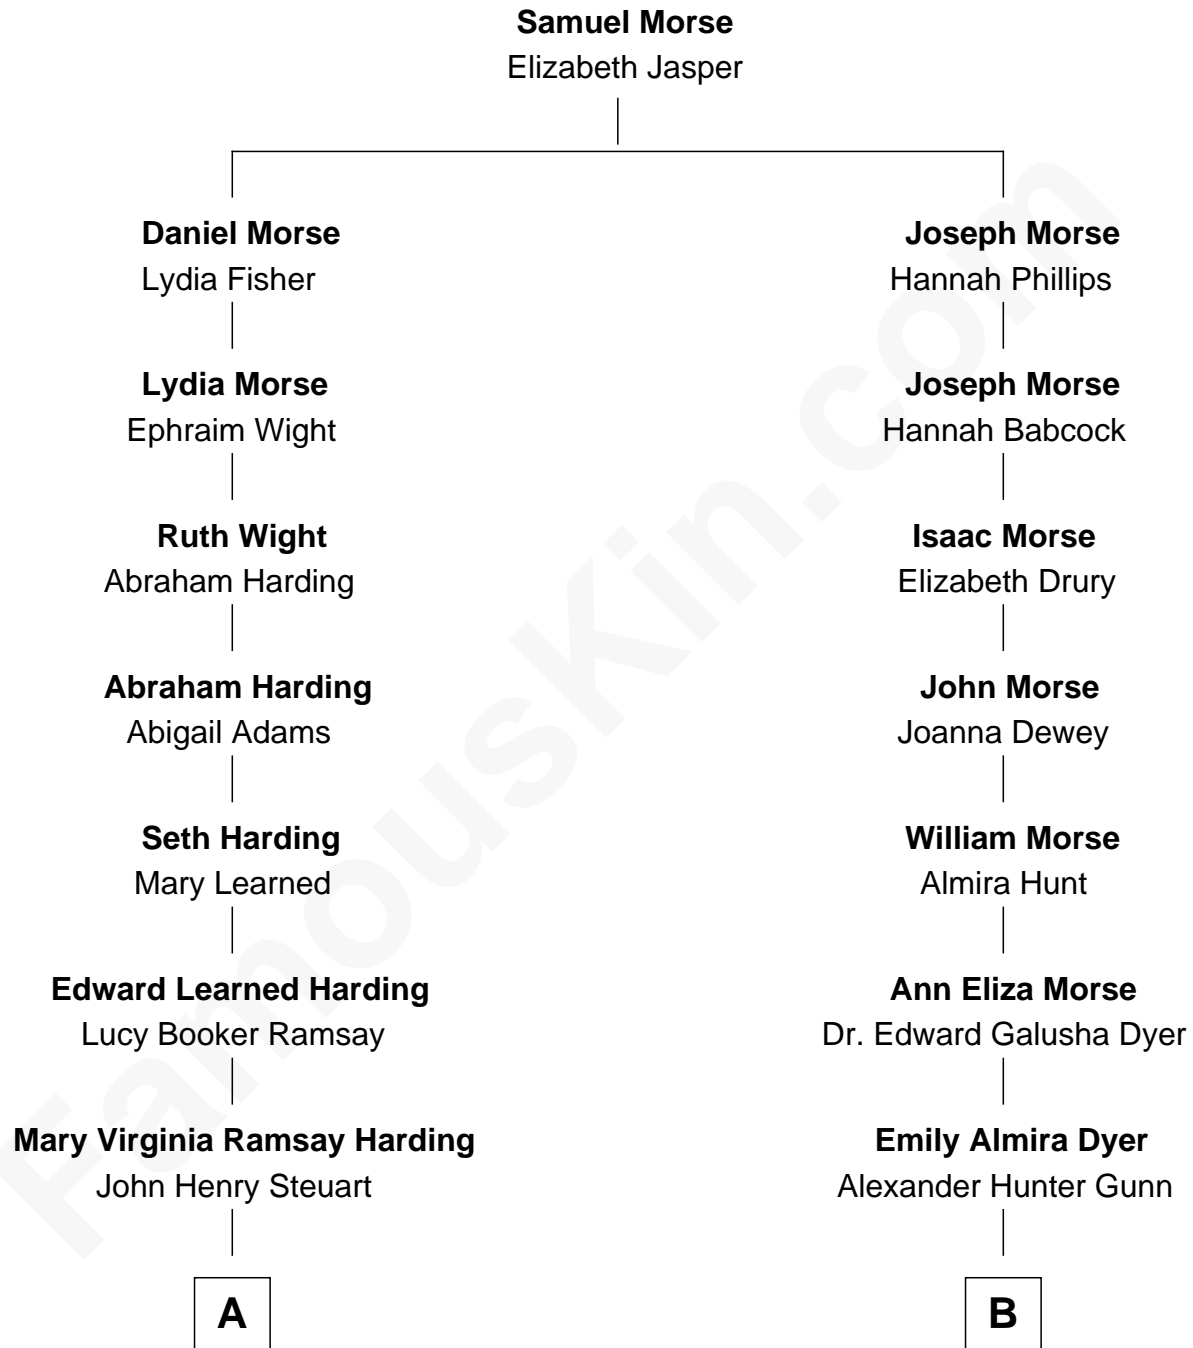

FamousKin.com

Relationship Chart of

King Leka I

King of the Albanians

9th cousin 1 time removed of

Elisabeth Shue

TV and Movie Actress

A

Gladys Virginia Stuart
Gyula Apponyi de Nagy Appony

Géraldine Apponyi de Nagy Appony
Zog I, King of Albania

King Leka I
King of the Albanians

B

Alexander Hunter Gunn
Harriet Grace Brewster Willcox

Mary Brewster Gunn
Adoniram Judson Wells

Anne Brewster Wells
James William Shue

Elisabeth Shue
TV and Movie Actress