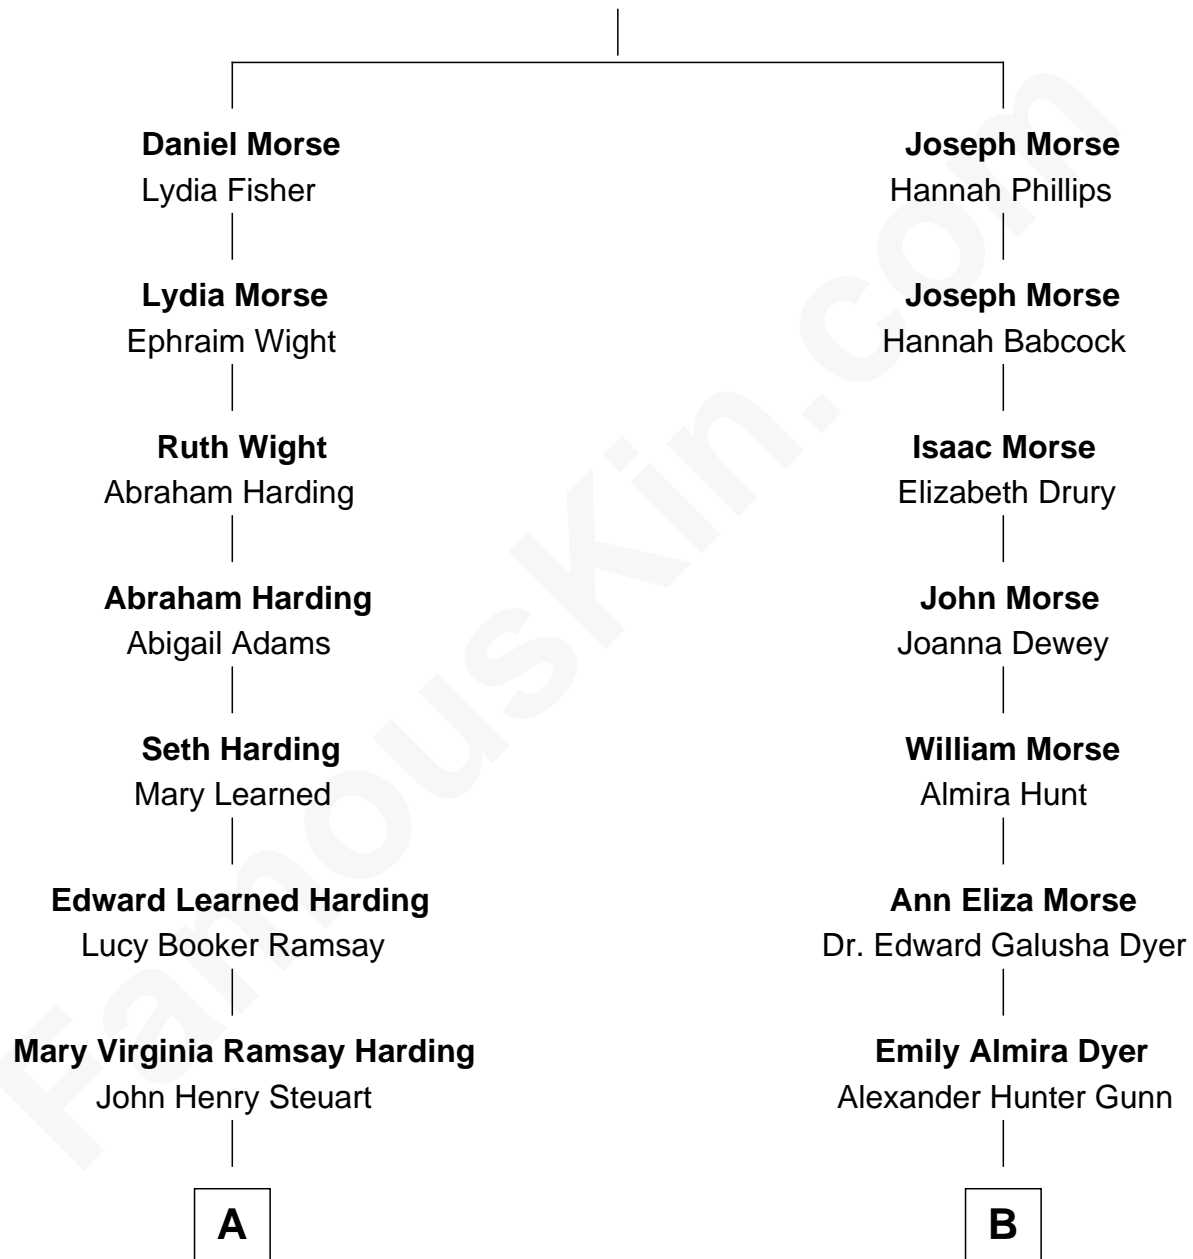

# FamousKin.com Relationship Chart of

**King Leka I**

*King of the Albanians*

9th cousin 1 time removed of

**Andrew Shue**

*TV Actor*

**Samuel Morse**  
Elizabeth Jasper

**A**

**Gladys Virginia Steuart**  
Gyula Apponyi de Nagy Appony

**Géraldine Apponyi de Nagy Appony**  
Zog I, King of Albania

**King Leka I**  
*King of the Albanians*

**B**

**Alexander Hunter Gunn**  
Harriet Grace Brewster Willcox

**Mary Brewster Gunn**  
Adoniram Judson Wells

**Anne Brewster Wells**  
James William Shue

**Andrew Shue**  
*TV Actor*

FamousKin.com