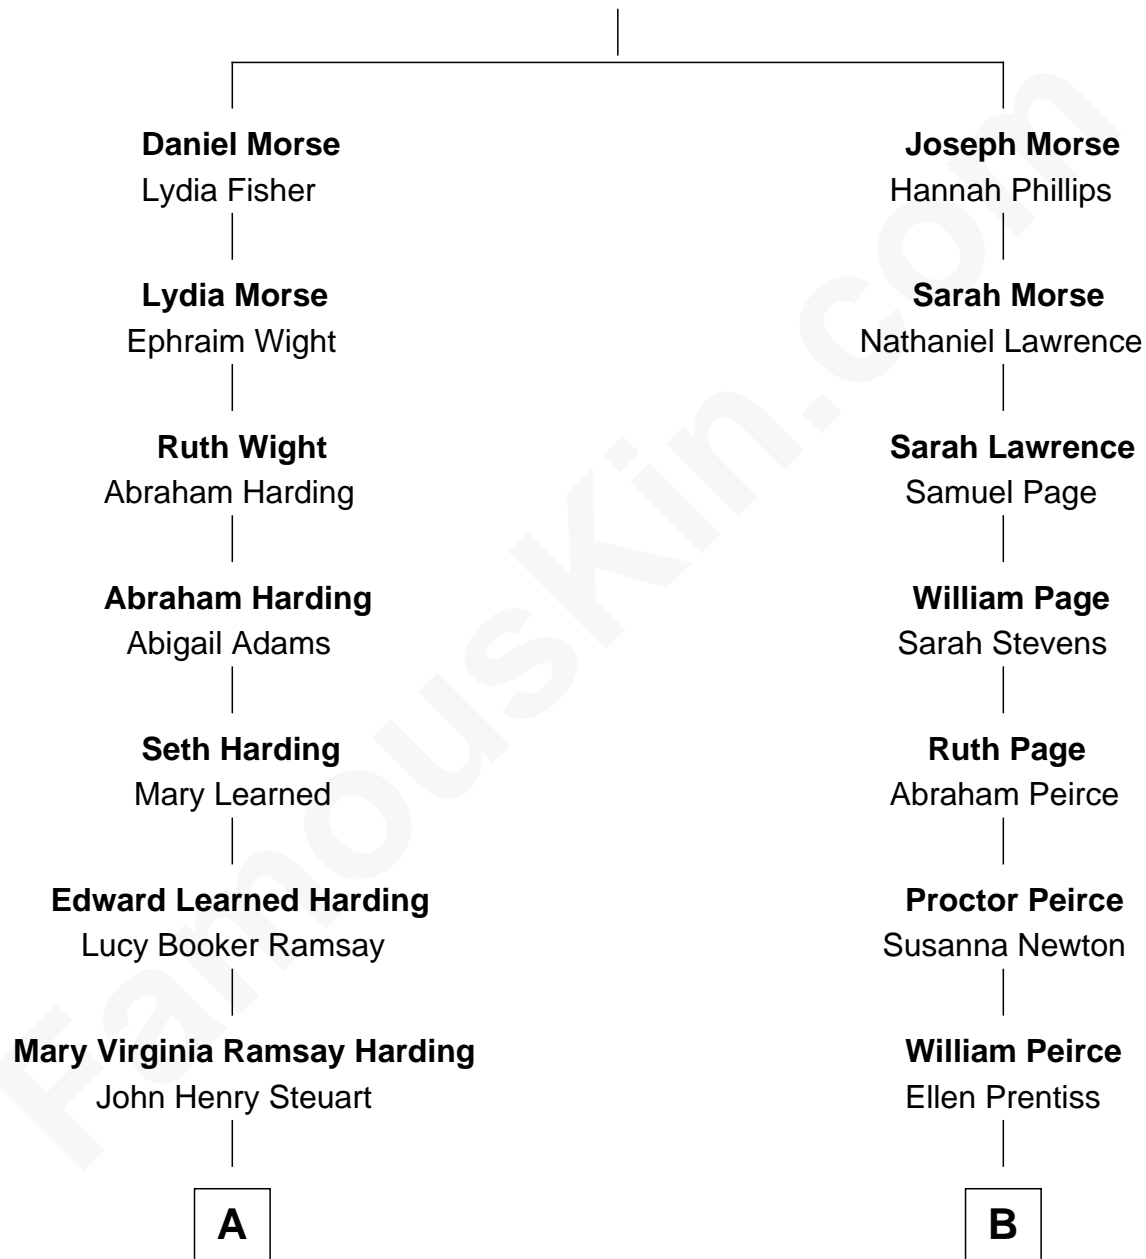

FamousKin.com Relationship Chart of

King Leka I

King of the Albanians

9th cousin 1 time removed of

John Lithgow

Stage, TV, and Movie Actor

Samuel Morse
Elizabeth Jasper

A

Gladys Virginia Stuart
Gyula Apponyi de Nagy Appony

Géraldine Apponyi de Nagy Appony
Zog I, King of Albania

King Leka I
King of the Albanians

B

Ellen Prentiss Peirce
Washington Lithgow

Arthur Washington Lithgow
Ina Berenice Robinson

Arthur Washington Lithgow
Sarah Jane Price

John Lithgow
Stage, TV, and Movie Actor