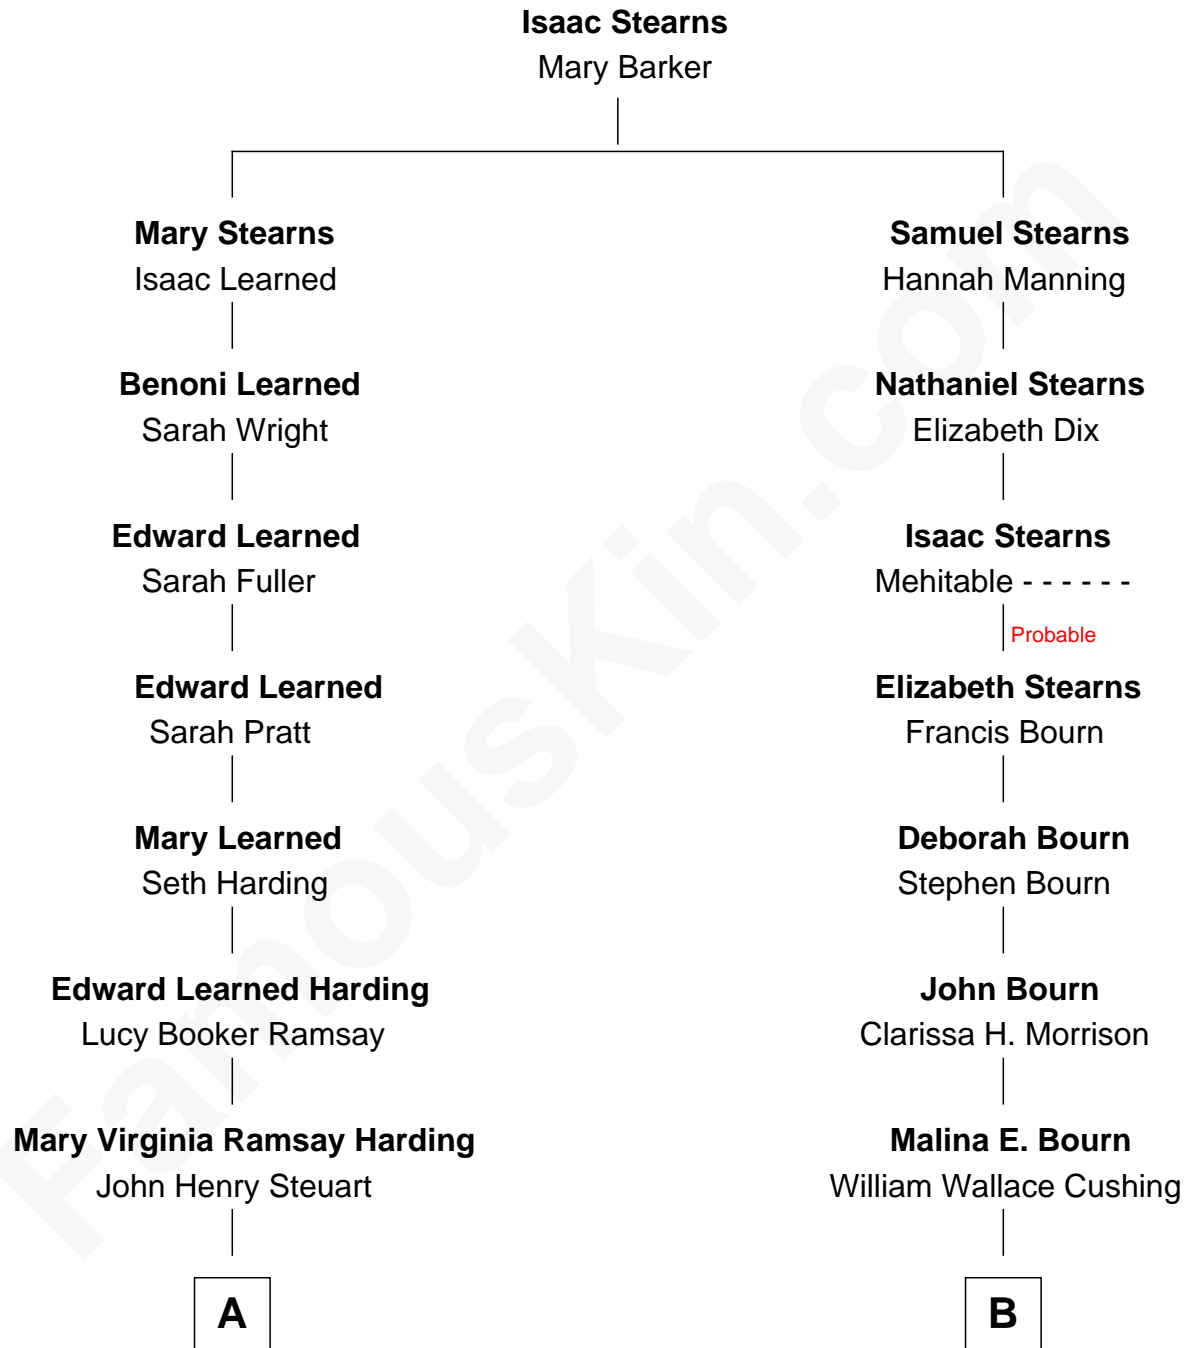

# FamousKin.com Relationship Chart of

**King Leka I**

*King of the Albanians*

9th cousin of

**Gene Roddenberry**

*Creator of Star Trek*

**A**

**Gladys Virginia Stuart**  
Gyula Apponyi de Nagy Appony

**Géraldine Apponyi de Nagy Appony**  
Zog I, King of Albania

**King Leka I**  
*King of the Albanians*

**B**

**Clara May Cushing**  
Leon E. Roddenberry

**Eugene Edward Roddenberry**  
Caroline Glen Golemon

**Gene Roddenberry**  
*Creator of Star Trek*

FamousKin.com