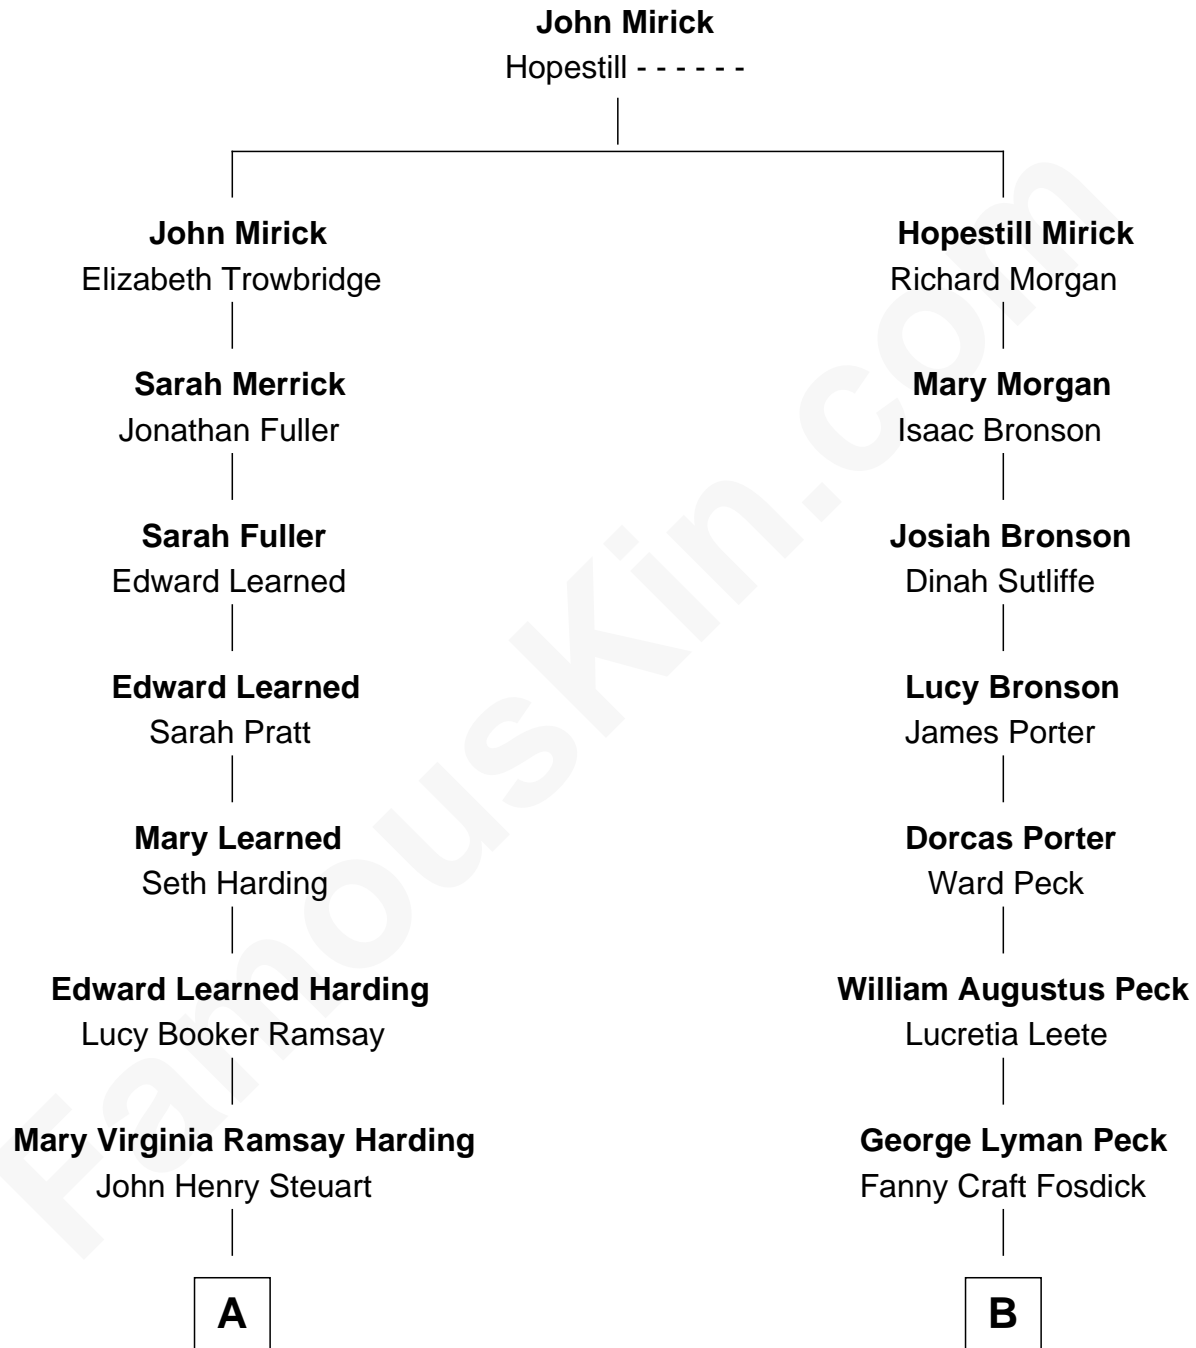

FamousKin.com

Relationship Chart of

King Leka I

King of the Albanians

9th cousin 1 time removed of

Mizuo Peck

TV and Movie Actress

A

Gladys Virginia Steuart
Gyula Apponyi de Nagy Appony

Géraldine Apponyi de Nagy Appony
Zog I, King of Albania

King Leka I
King of the Albanians

B

George Leete Peck
Katharine May Tolles

Laurence Tolles Peck
Barbara Field