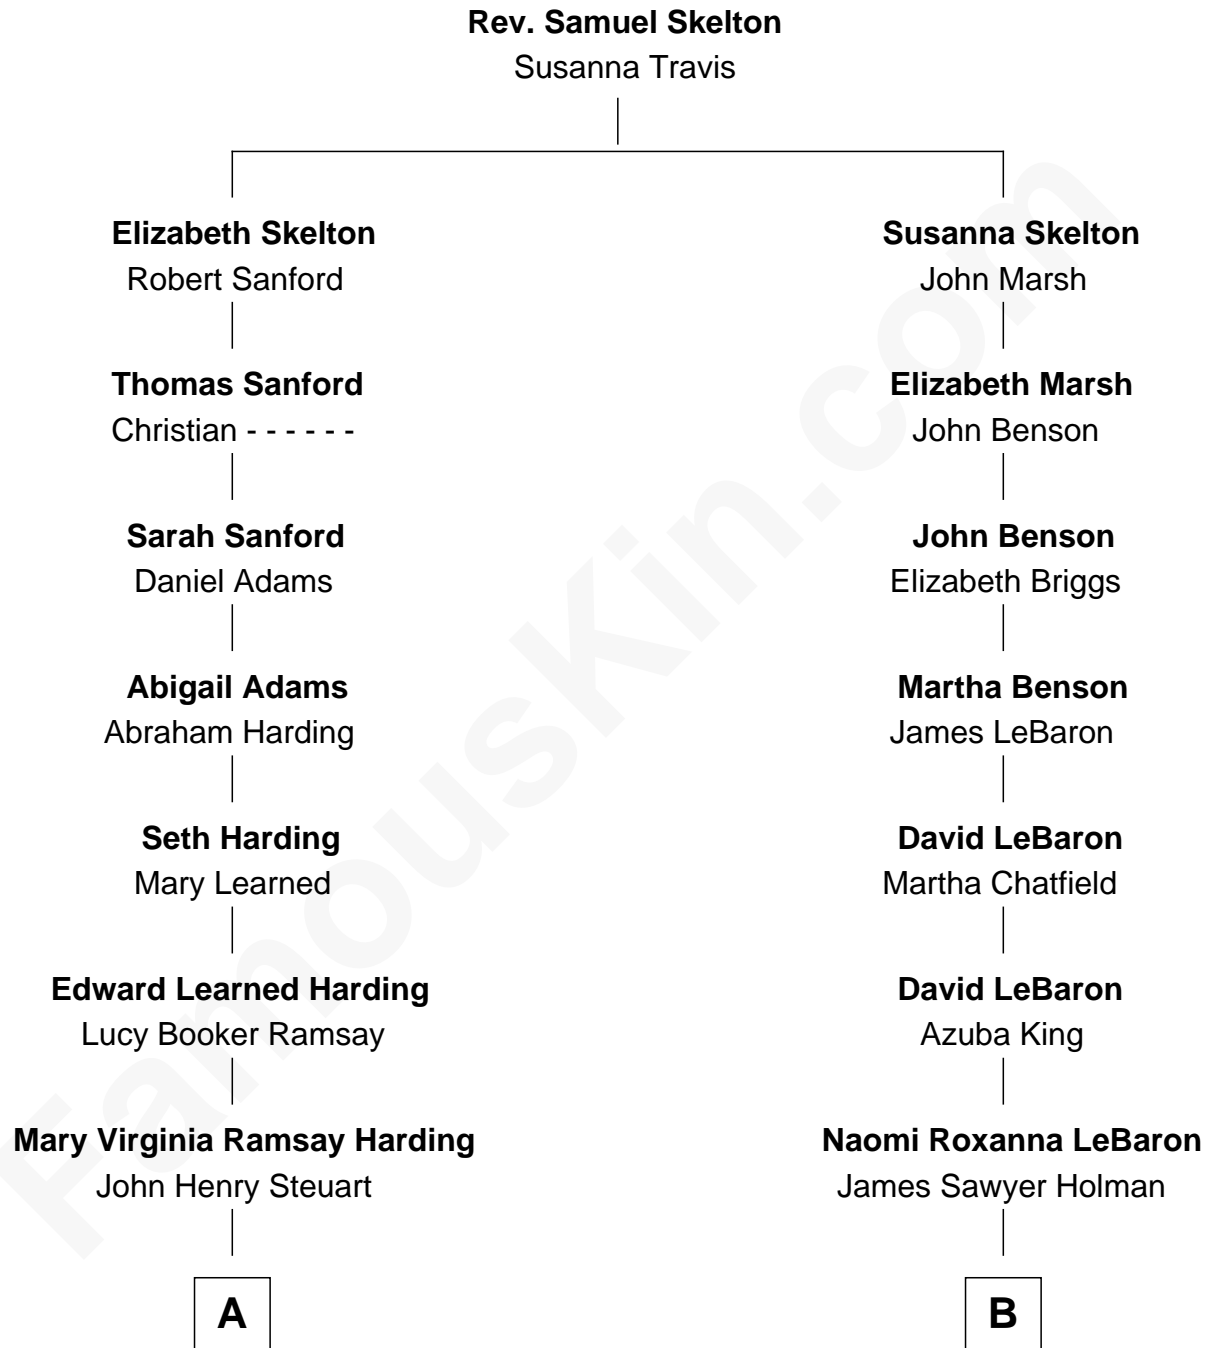

## Relationship Chart of

### King Leka I

*King of the Albanians*

9th cousin 3 times removed of

**Elizabeth Smart**

*Founder of Elizabeth Smart Foundation*

**A**

**Gladys Virginia Steuart**  
Gyula Apponyi de Nagy Appony

**Géraldine Apponyi de Nagy Appony**  
Zog I, King of Albania