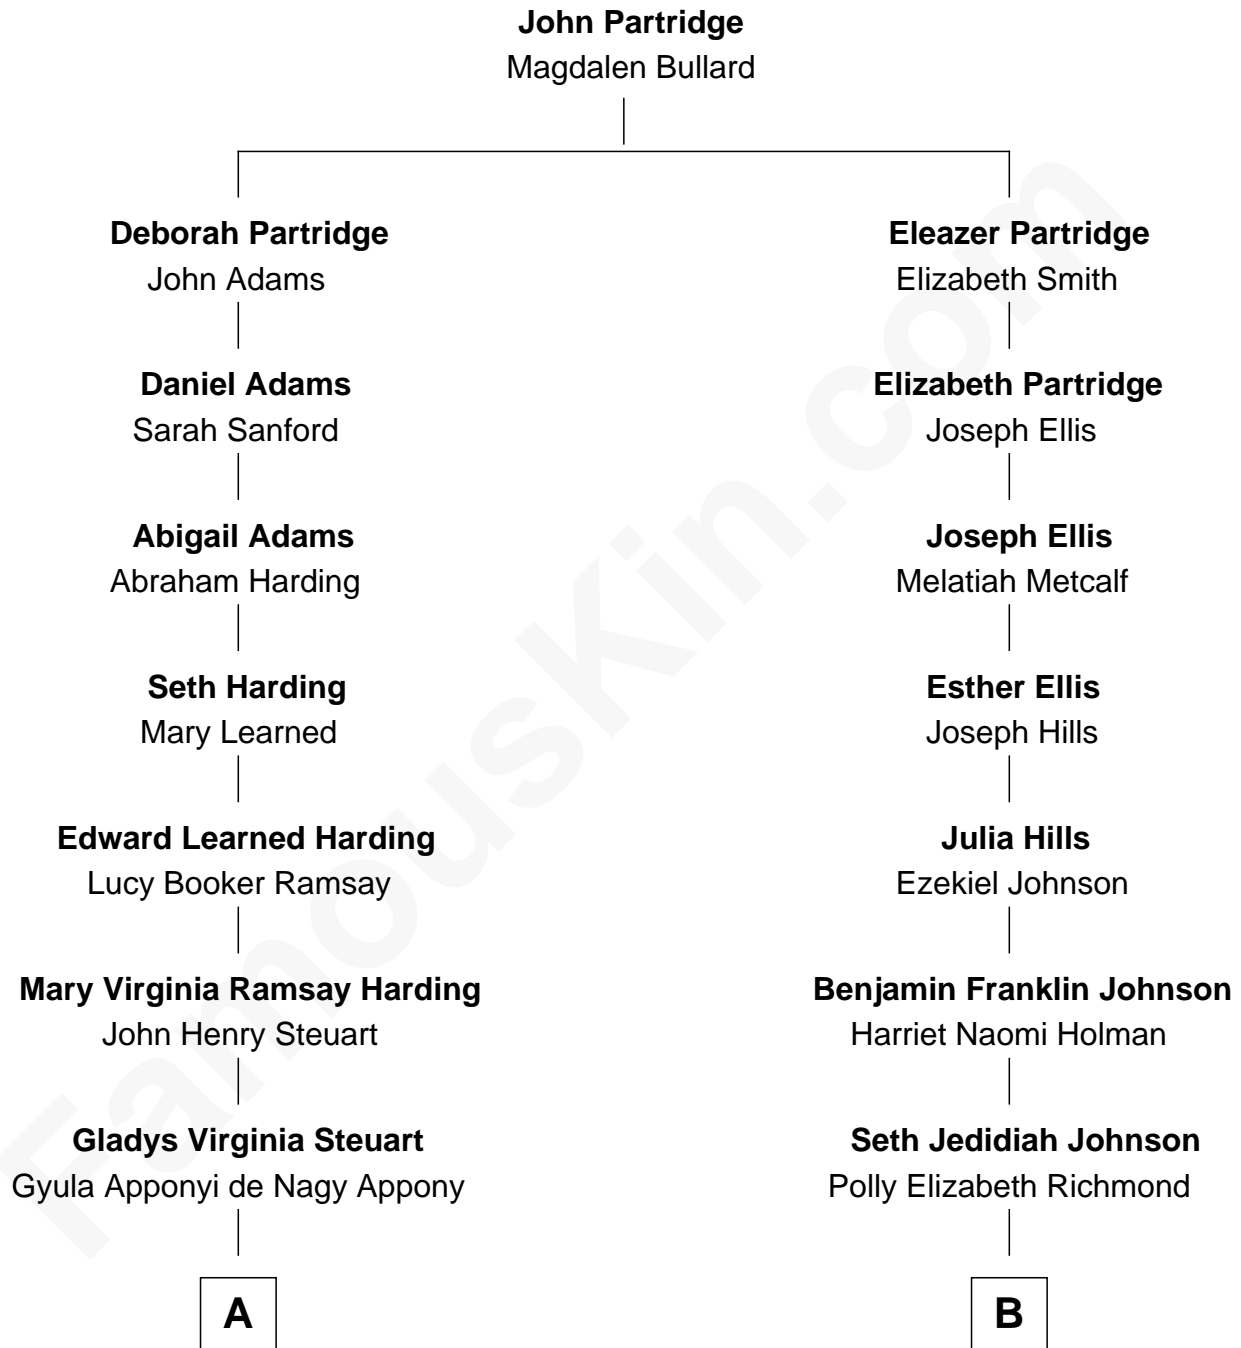

FamousKin.com

Relationship Chart of

King Leka I

King of the Albanians

8th cousin 2 times removed of

Elizabeth Smart

Founder of Elizabeth Smart Foundation

A

Géraldine Apponyi de Nagy Appony

Zog I, King of Albania

King Leka I

King of the Albanians

B

Genevieve Johnson

Archibald Newel Pettit

Genevieve Pettit

Myron LeGrande Francom

Lois Ann Francom

Edward Sharp Smart

Elizabeth Smart

Child Safety Activist