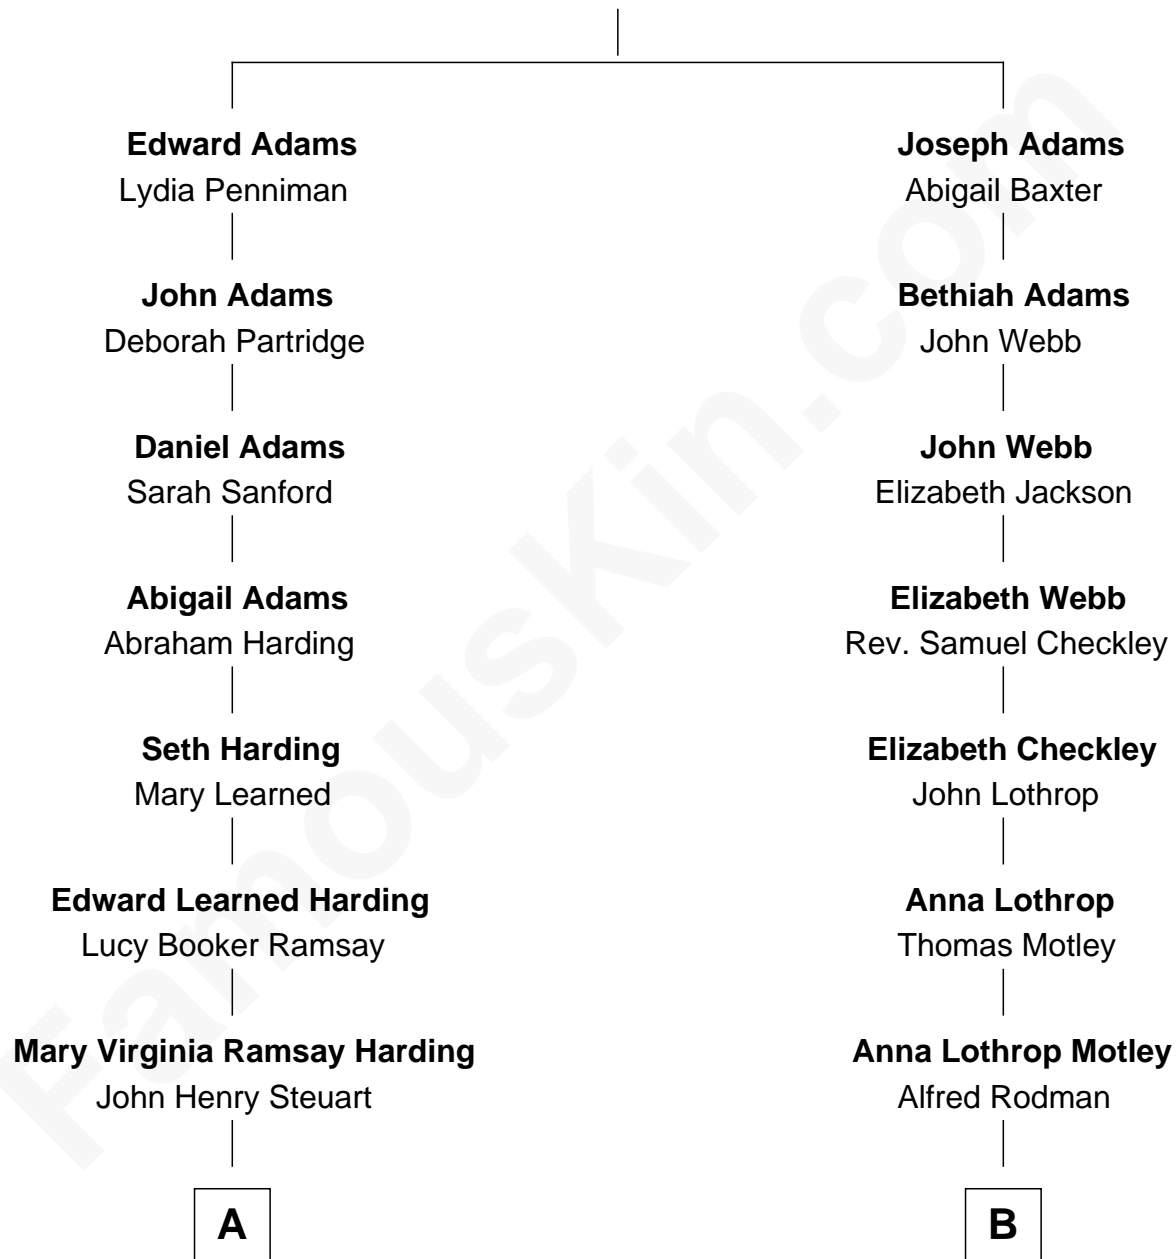

FamousKin.com Relationship Chart of

King Leka I

King of the Albanians

9th cousin 1 time removed of

Tuesday Weld

TV and Movie Actress

Henry Adams

Edith Squire

A

Gladys Virginia Stuart
Gyula Apponyi de Nagy Appony

Géraldine Apponyi de Nagy Appony
Zog I, King of Albania

King Leka I
King of the Albanians

B

Eloise Rodman
Stephen Minot Weld

Edward Motley Weld
Sarah Lothrop King

Lothrop Motley Weld
Yosene Balfour Ker

Tuesday Weld
TV and Movie Actress