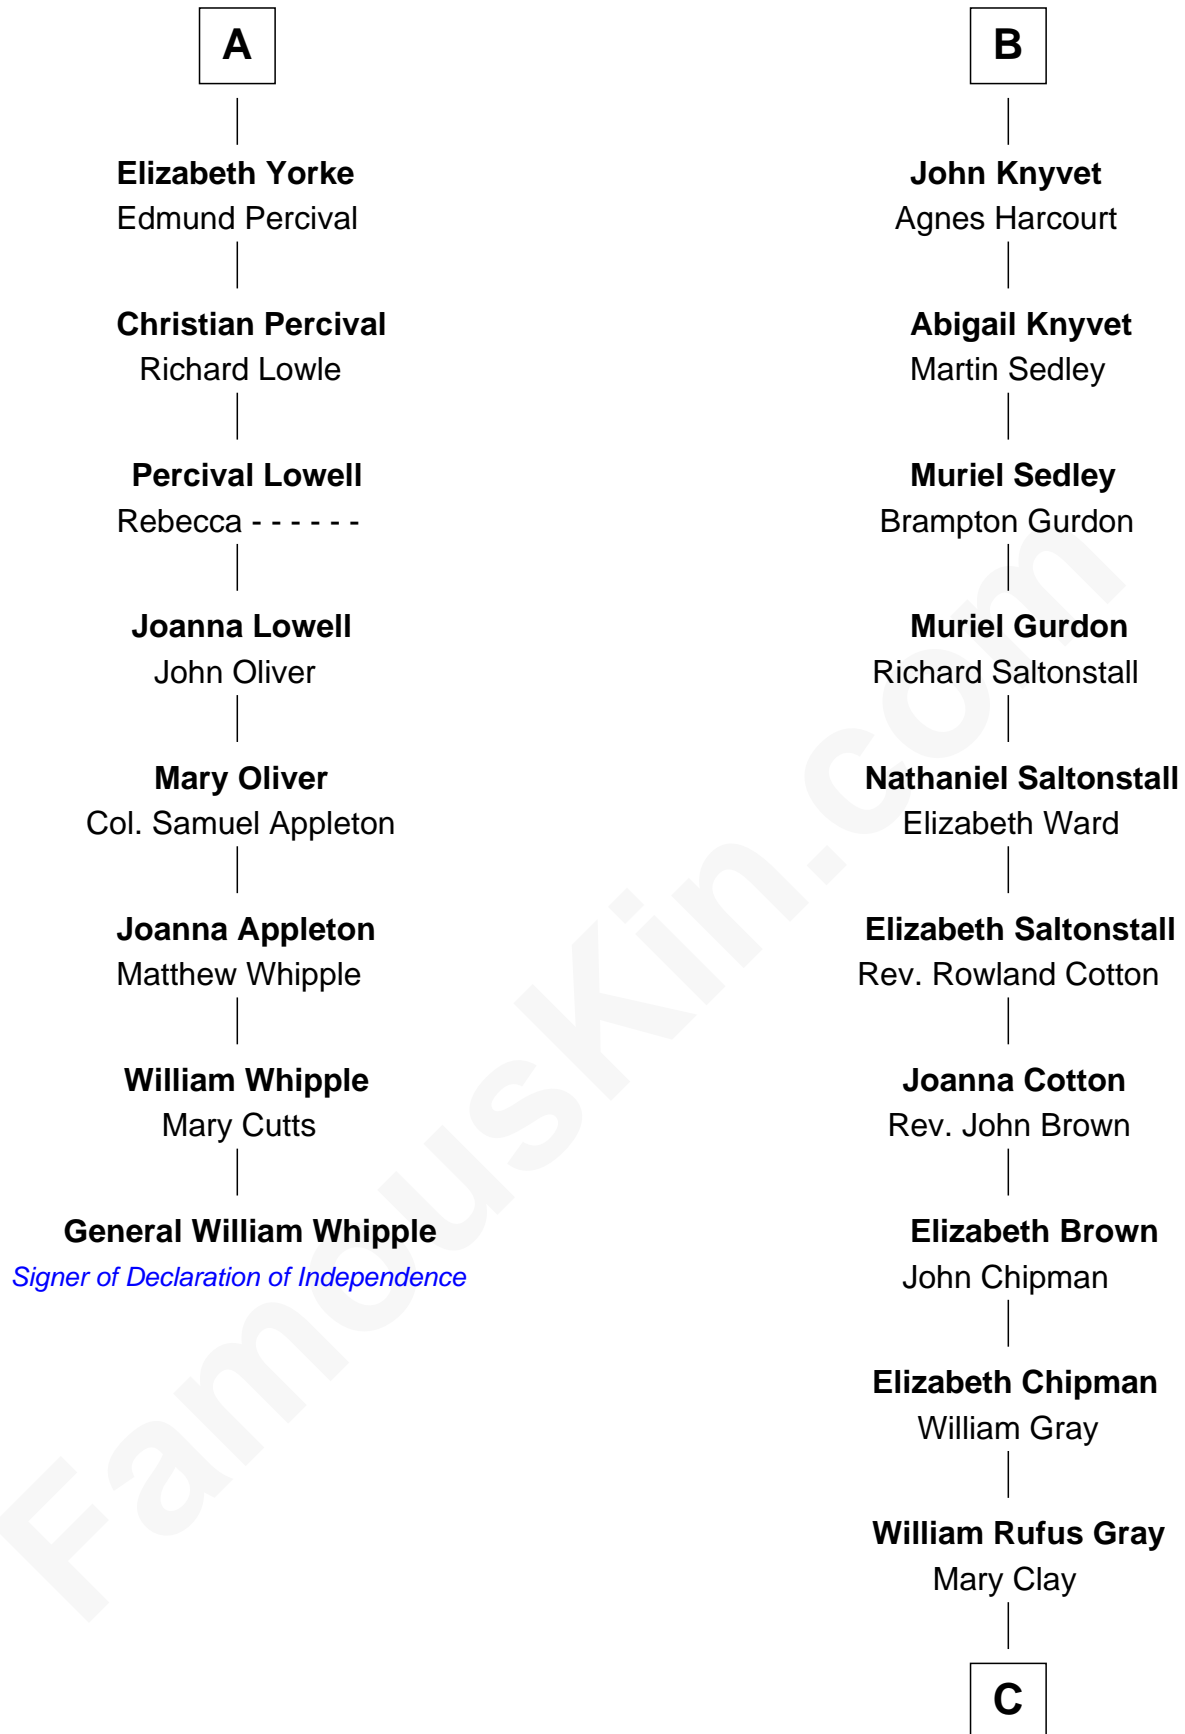

FamousKin.com

Relationship Chart of

General William Whipple

Signer of the Declaration of Independence

14th cousin 7 times removed of

Story Musgrave

NASA Astronaut

Humphrey de Bohun

Elizabeth Plantagenet

C

|
William Gray

Sarah Frances Loring

|
Edward Gray

Elizabeth Gray Story

|
Marguerite Gray

John Butler Swann