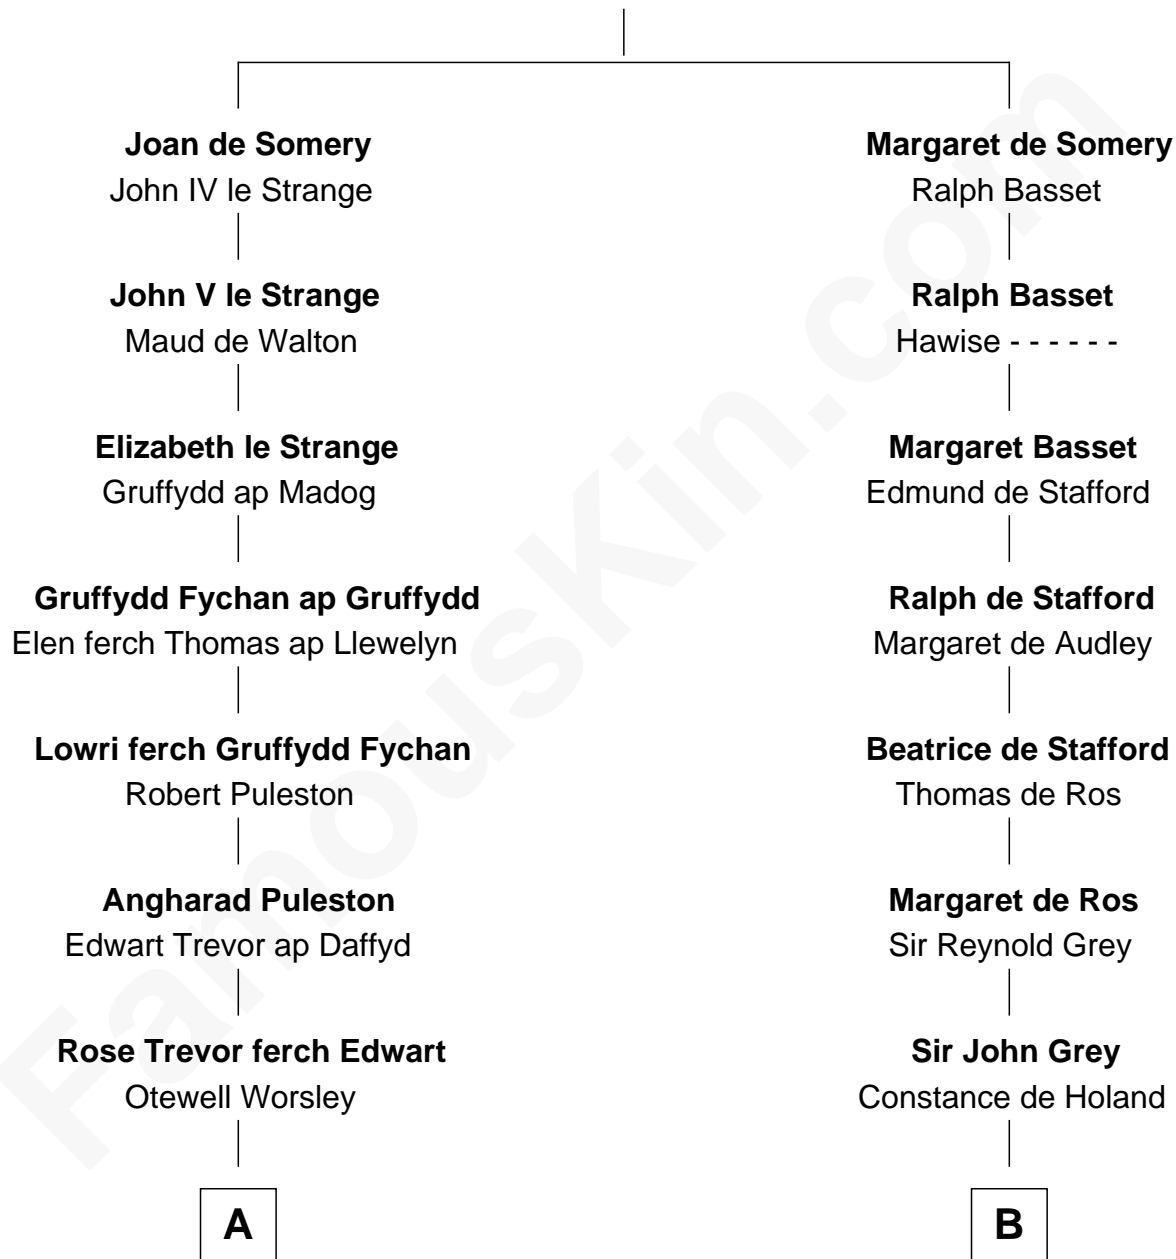

Sir Roger de Somery

Nichole d'Aubenev