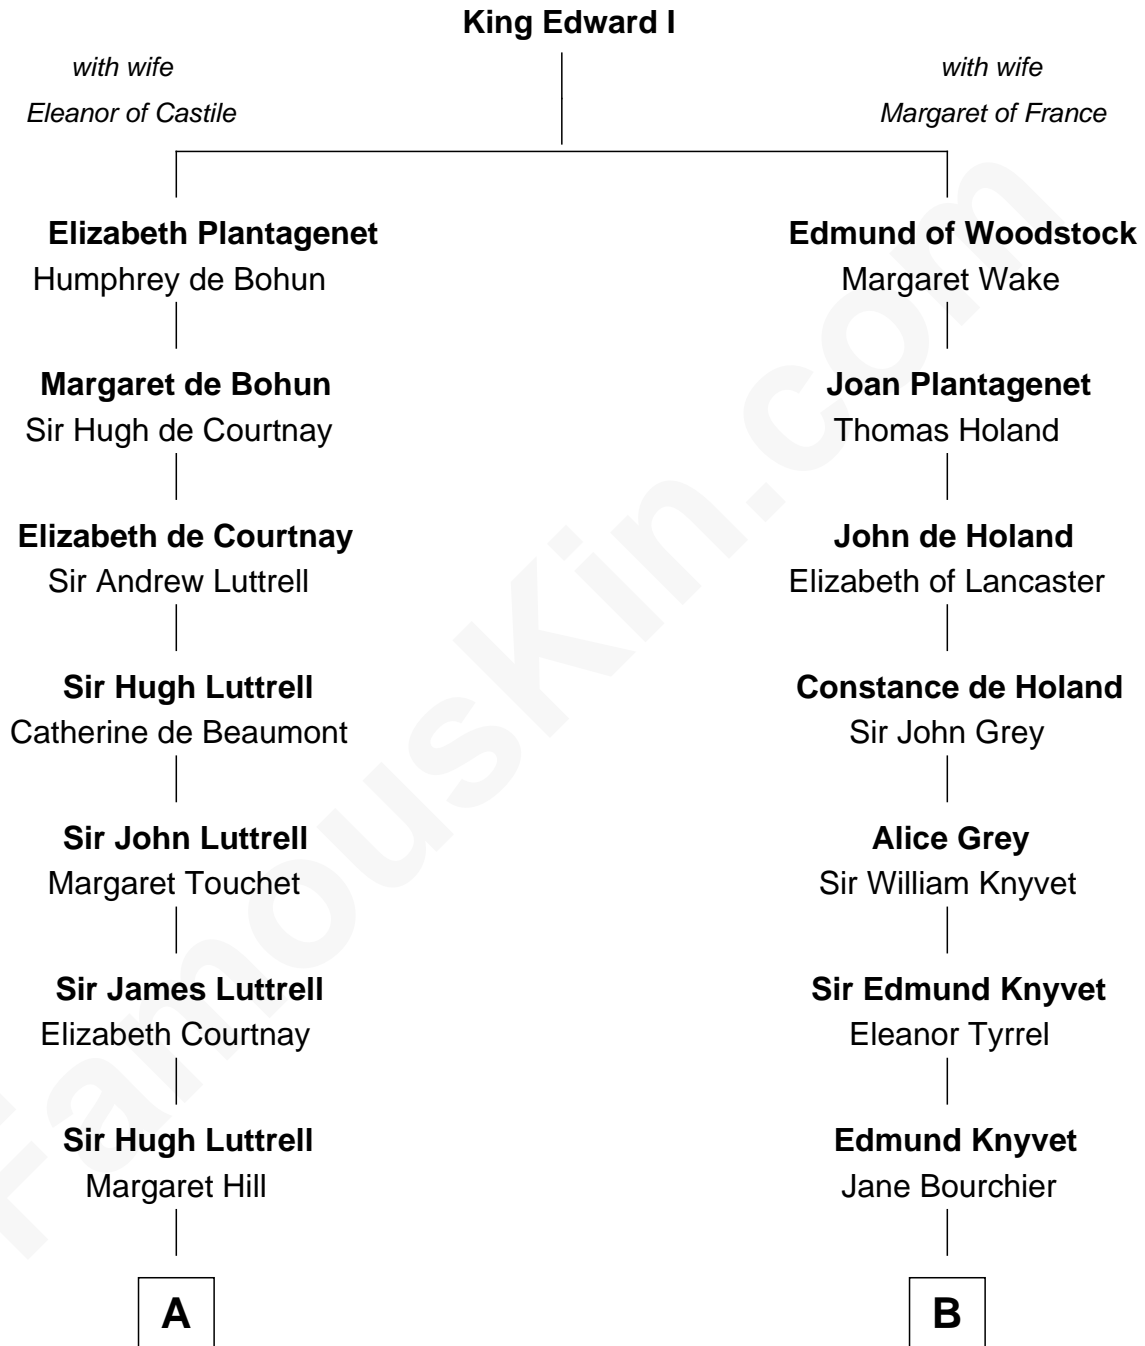

FamousKin.com

Relationship Chart of General William Whipple

Signer of the Declaration of Independence

15th cousin 2 times removed of

Horace Gray

U.S. Supreme Court Justice

A

Eleanor Luttrell

Roger Yorke

Elizabeth Yorke

Edmund Percival

Christian Percival

Richard Lowle

Percival Lowell

Rebecca - - - - -

Joanna Lowell