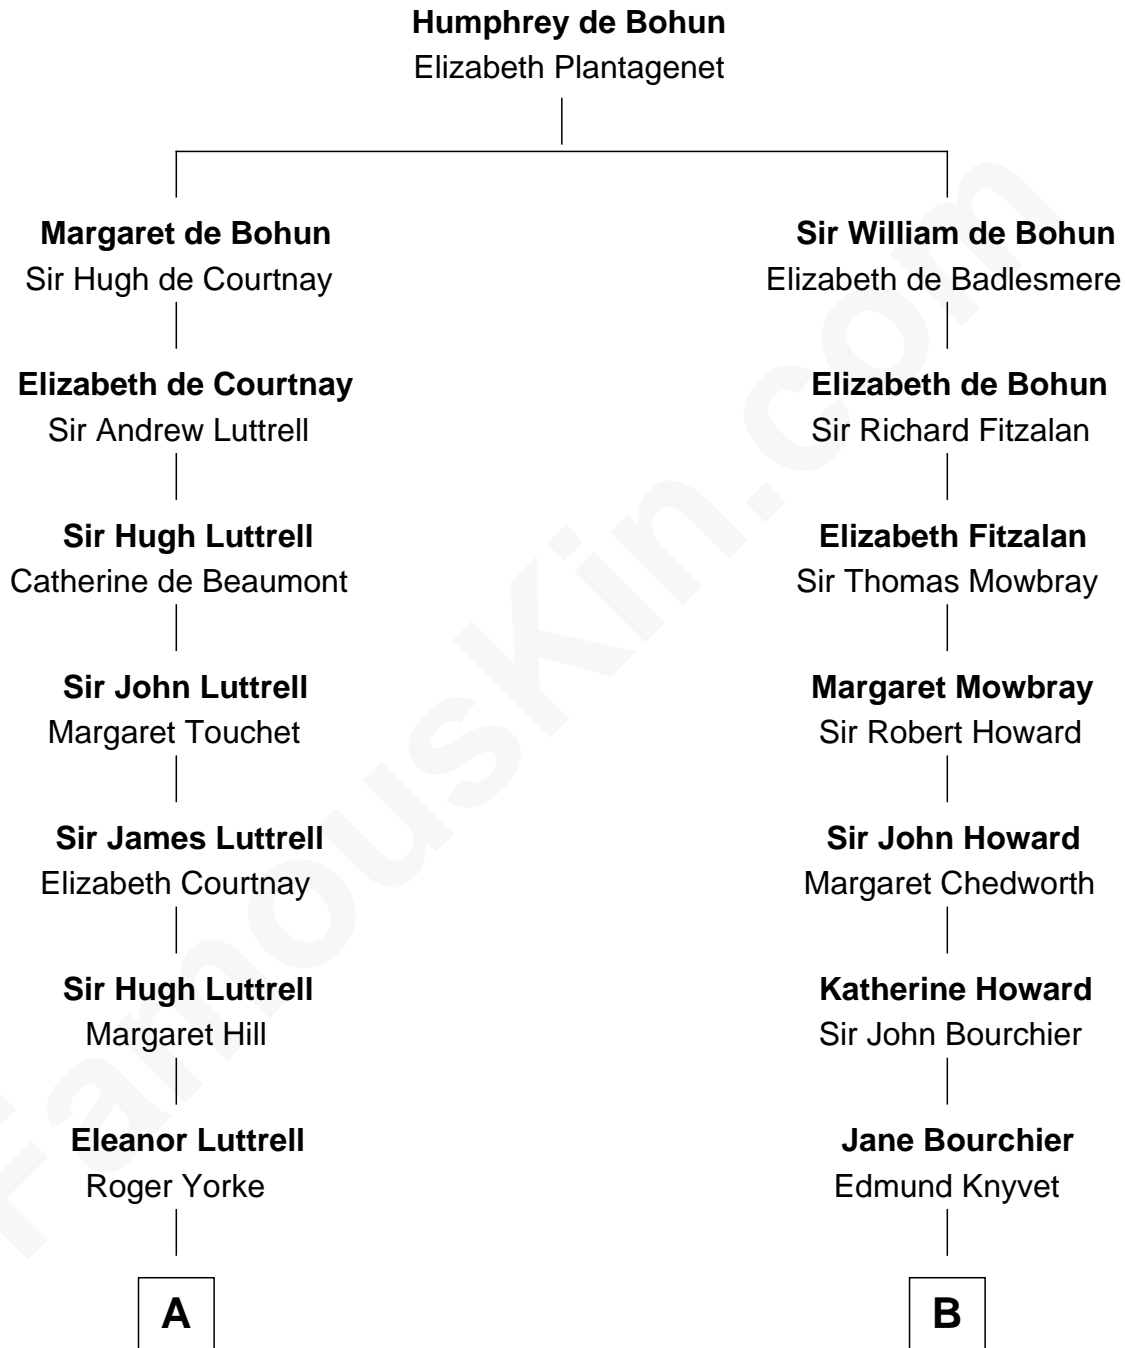

FamousKin.com

Relationship Chart of General William Whipple

Signer of the Declaration of Independence

14th cousin 3 times removed of

Horace Gray

U.S. Supreme Court Justice

A

Elizabeth Yorke
Edmund Percival

Christian Percival
Richard Lowle

Percival Lowell
Rebecca - - - - -

Joanna Lowell
John Oliver

Mary Oliver
Col. Samuel Appleton

Joanna Appleton
Matthew Whipple

William Whipple
Mary Cutts

General William Whipple
Signer of Declaration of Independence