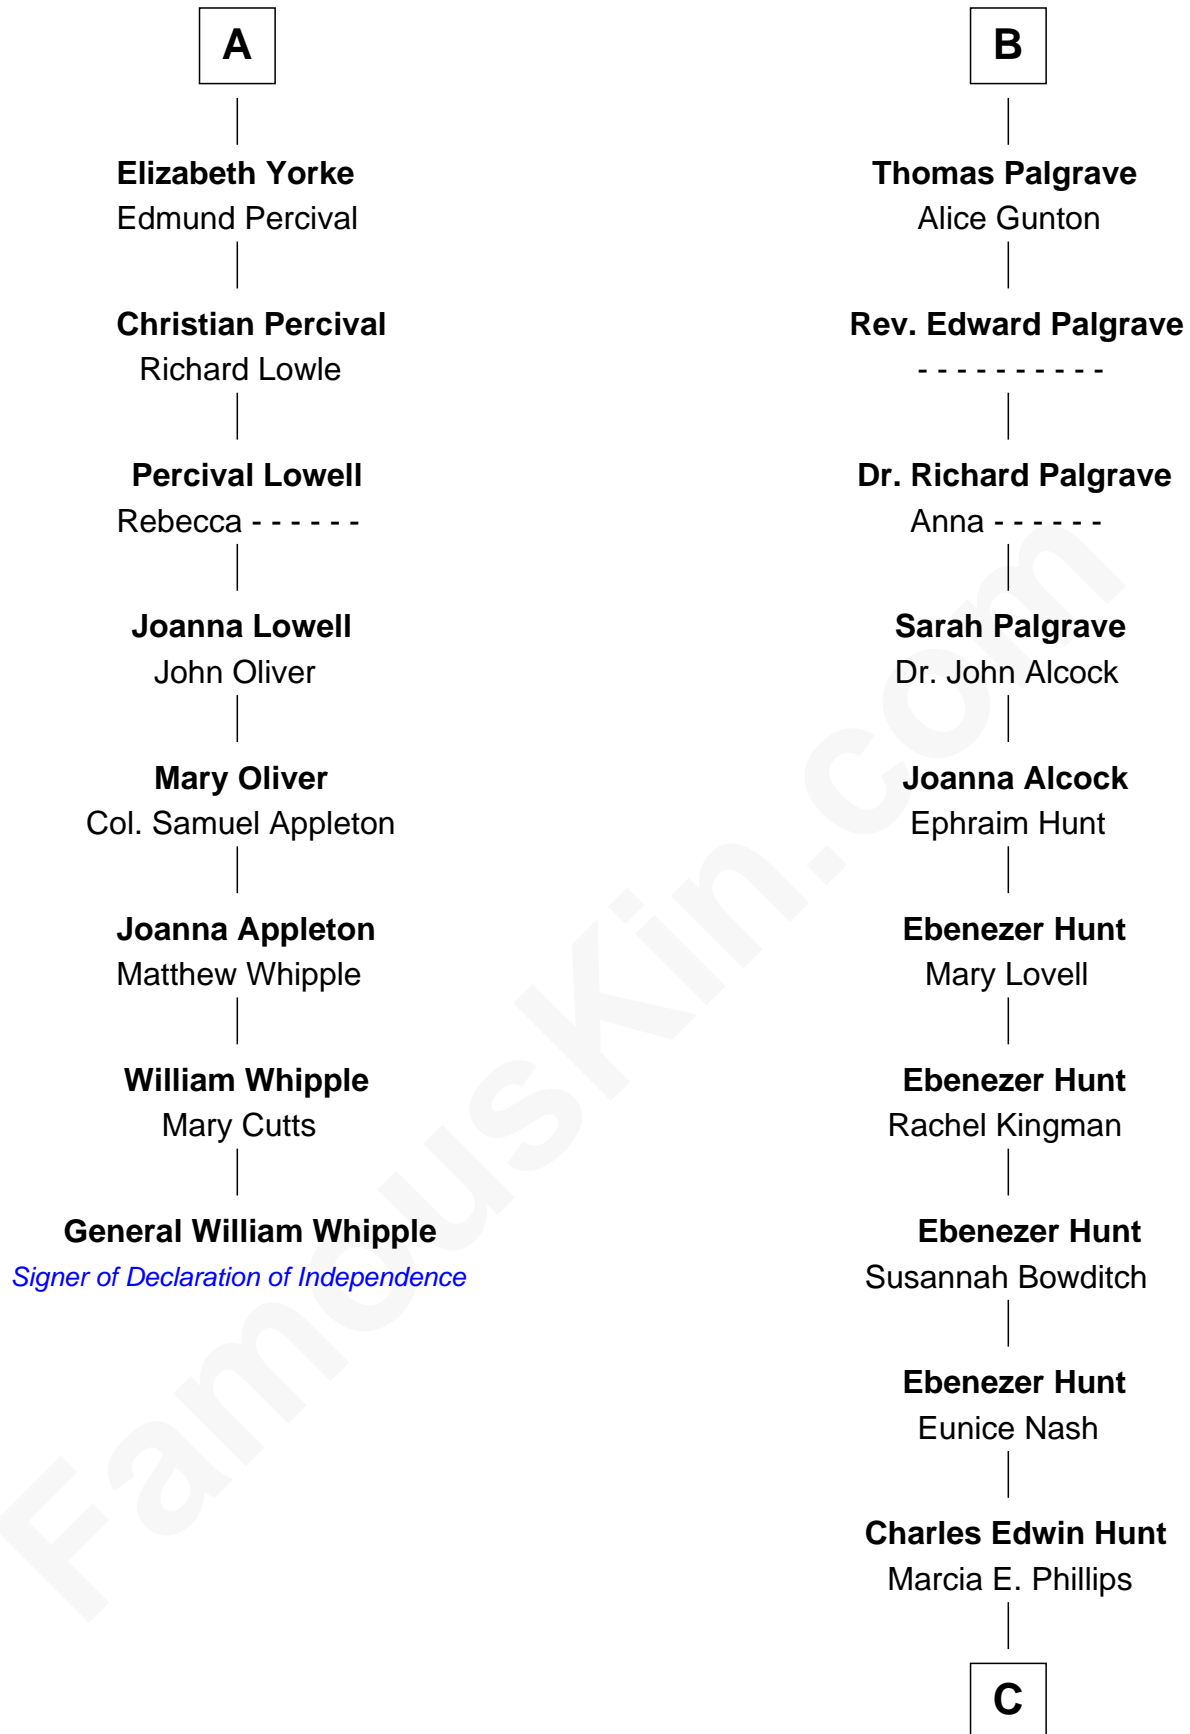

FamousKin.com

Relationship Chart of

General William Whipple

Signer of the Declaration of Independence

14th cousin 6 times removed of

Linda Hunt

TV and Movie Actress

Humphrey de Bohun
Elizabeth Plantagenet