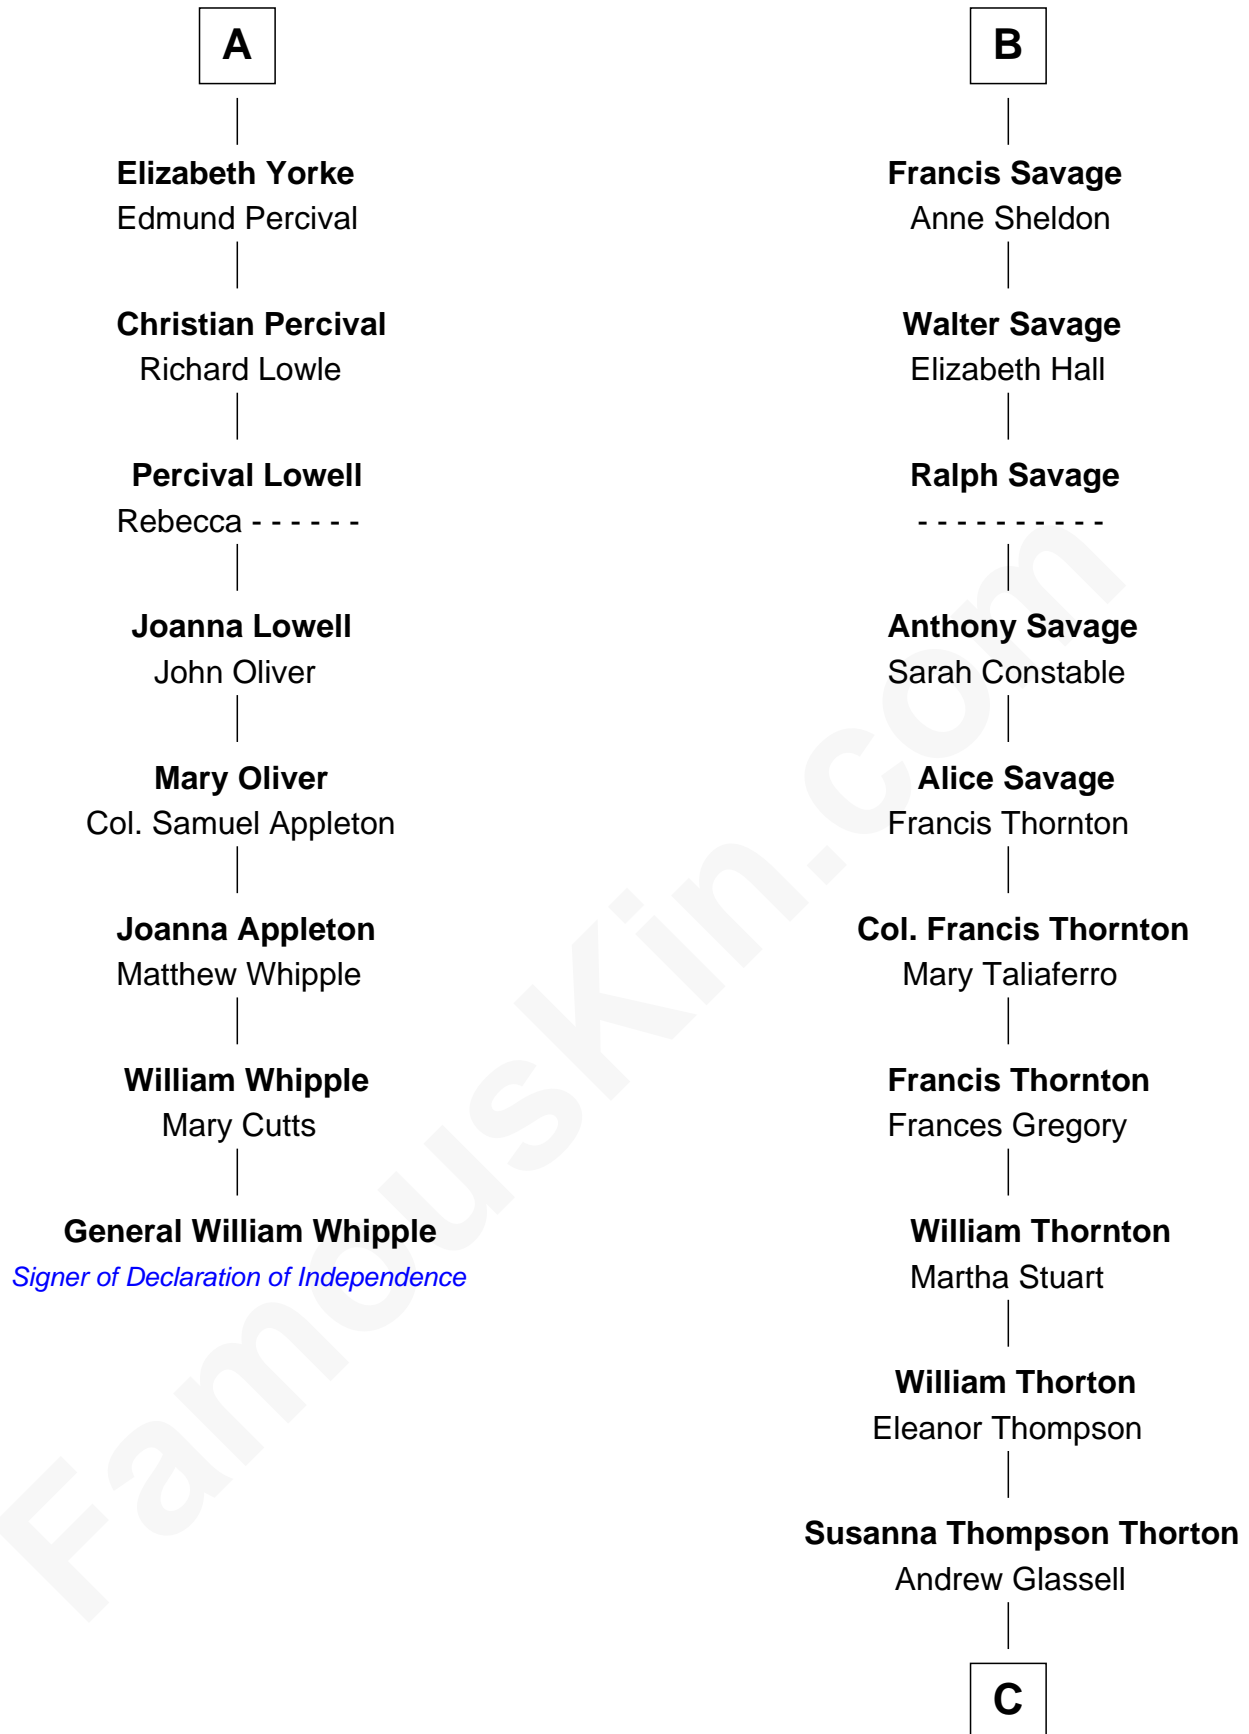

FamousKin.com

Relationship Chart of

General William Whipple

Signer of the Declaration of Independence

14th cousin 5 times removed of

General George S. Patton

U.S. Army - World War II

Humphrey de Bohun
Elizabeth Plantagenet

C

—
Susan Thornton Glassell

George Smith Patton

—
George Smith Patton

Ruth Wilson

—
General George S. Patton

U.S. Army - World War II

FamousKin.com