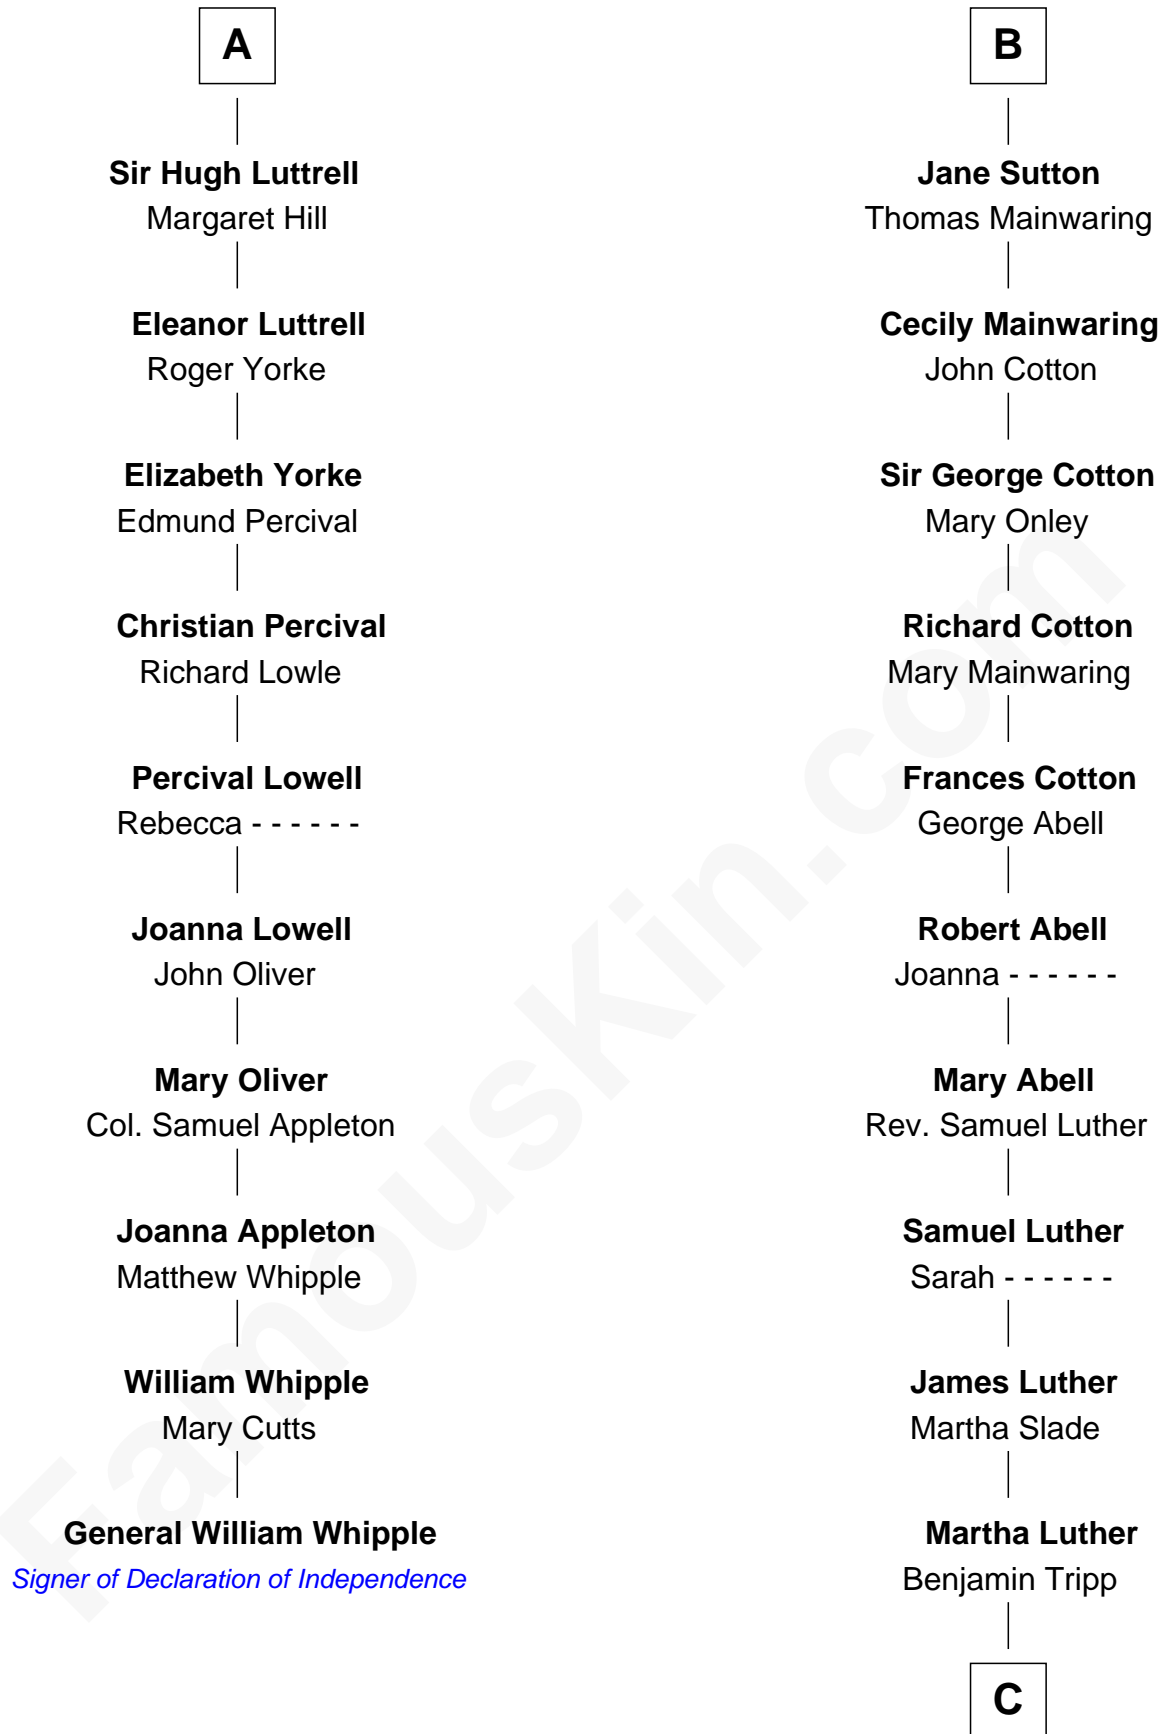

FamousKin.com

Relationship Chart of

General William Whipple

Signer of the Declaration of Independence

16th cousin 5 times removed of

Lizzie Borden

Accused Murderess

Sir Hugh le Despencer

Alice le Despenser

Sir John Sutton

Sir John Sutton

Constance Blount

Sir John Sutton

Elizabeth Berkeley

B

C

Susanna Tripp

John Vinnicum

Sarah L. Vinnicum

Joseph Morse

Anthony Morse

Rhoda Morrison

Sarah Anthony Morse

Andrew Jackson Borden

Lizzie Borden

Accused Murderess