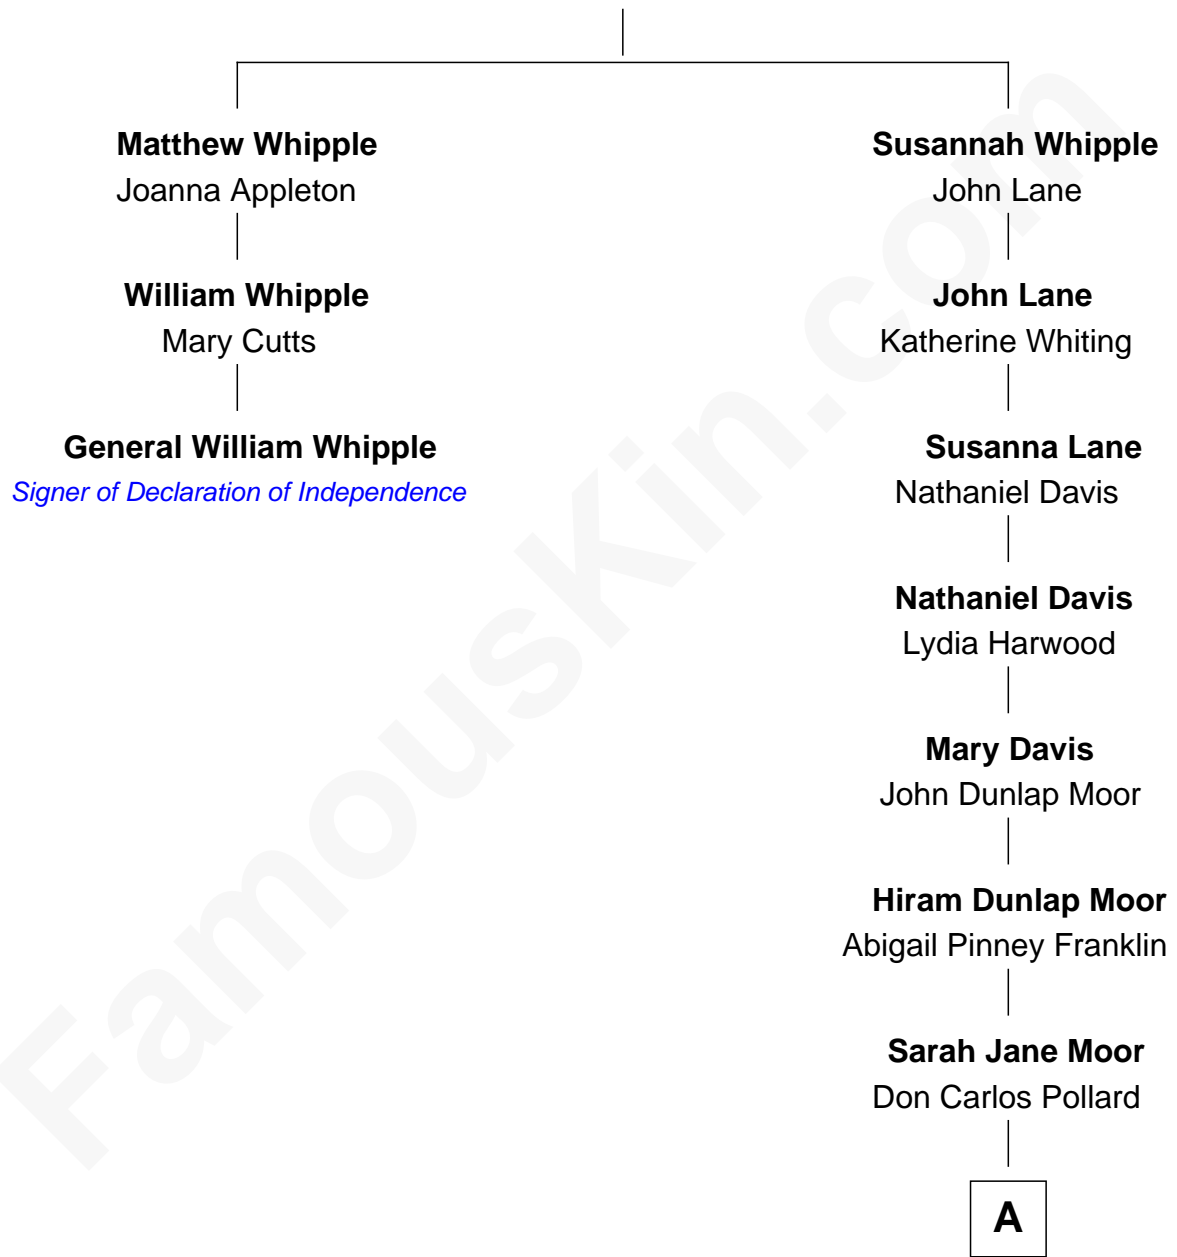

FamousKin.com

Relationship Chart of General William Whipple

Signer of the Declaration of Independence

2nd cousin 7 times removed of

Orson Bean

TV Actor

John Whipple

Martha Reyner

A

—
Dallas Frank Pollard

Katharine Putnam Ainsworth

—
Marion Ainsworth Pollard

George Frederick Burrows

—
Orson Bean

TV Actor

FamousKin.com