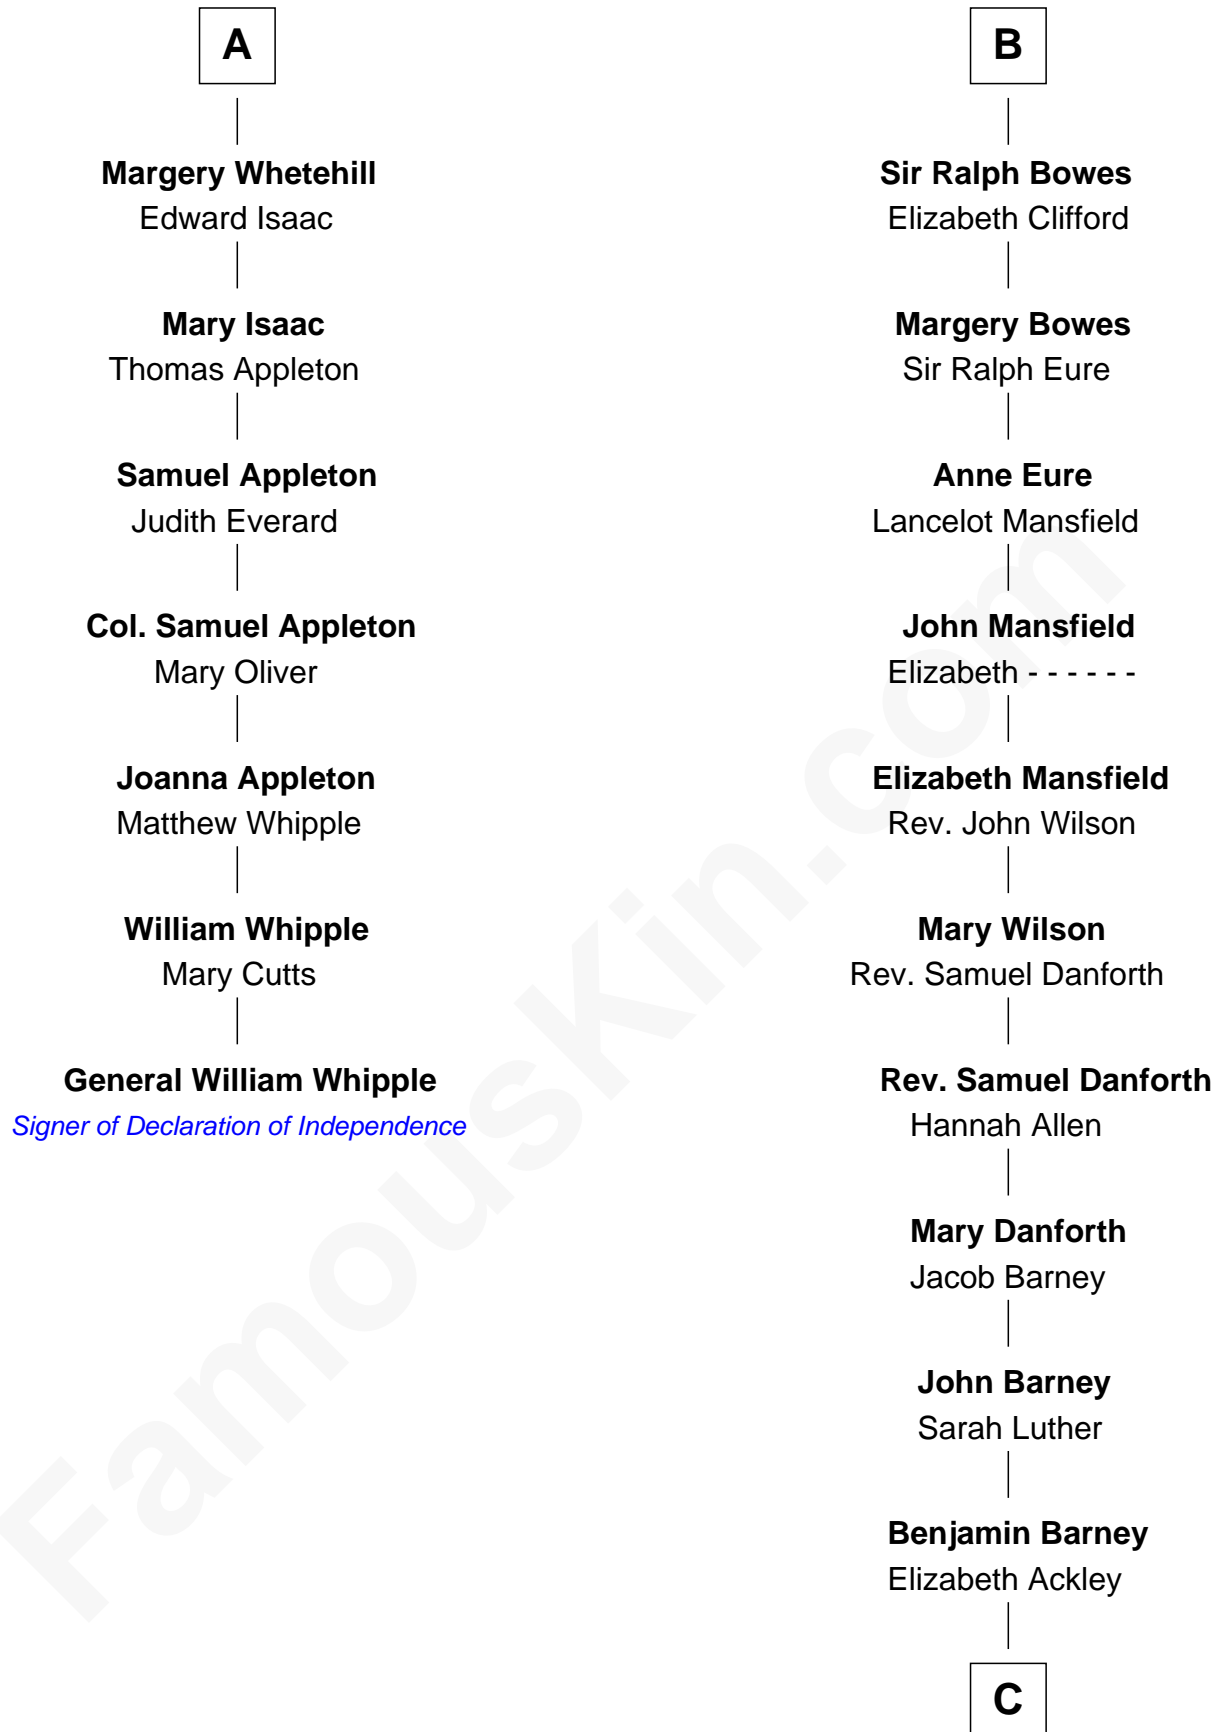

FamousKin.com

Relationship Chart of

General William Whipple

Signer of the Declaration of Independence

13th cousin 8 times removed of

Elizabeth Montgomery
TV Actress - "Bewitched"

C

Nathan Barney

Hannah Carey

Nathan Barney

Mary A. Deverell

Mary Weed Barney

Henry Montgomery

Henry Montgomery

Elizabeth Bryan Allen

Elizabeth Montgomery

TV Actress - "Bewitched"