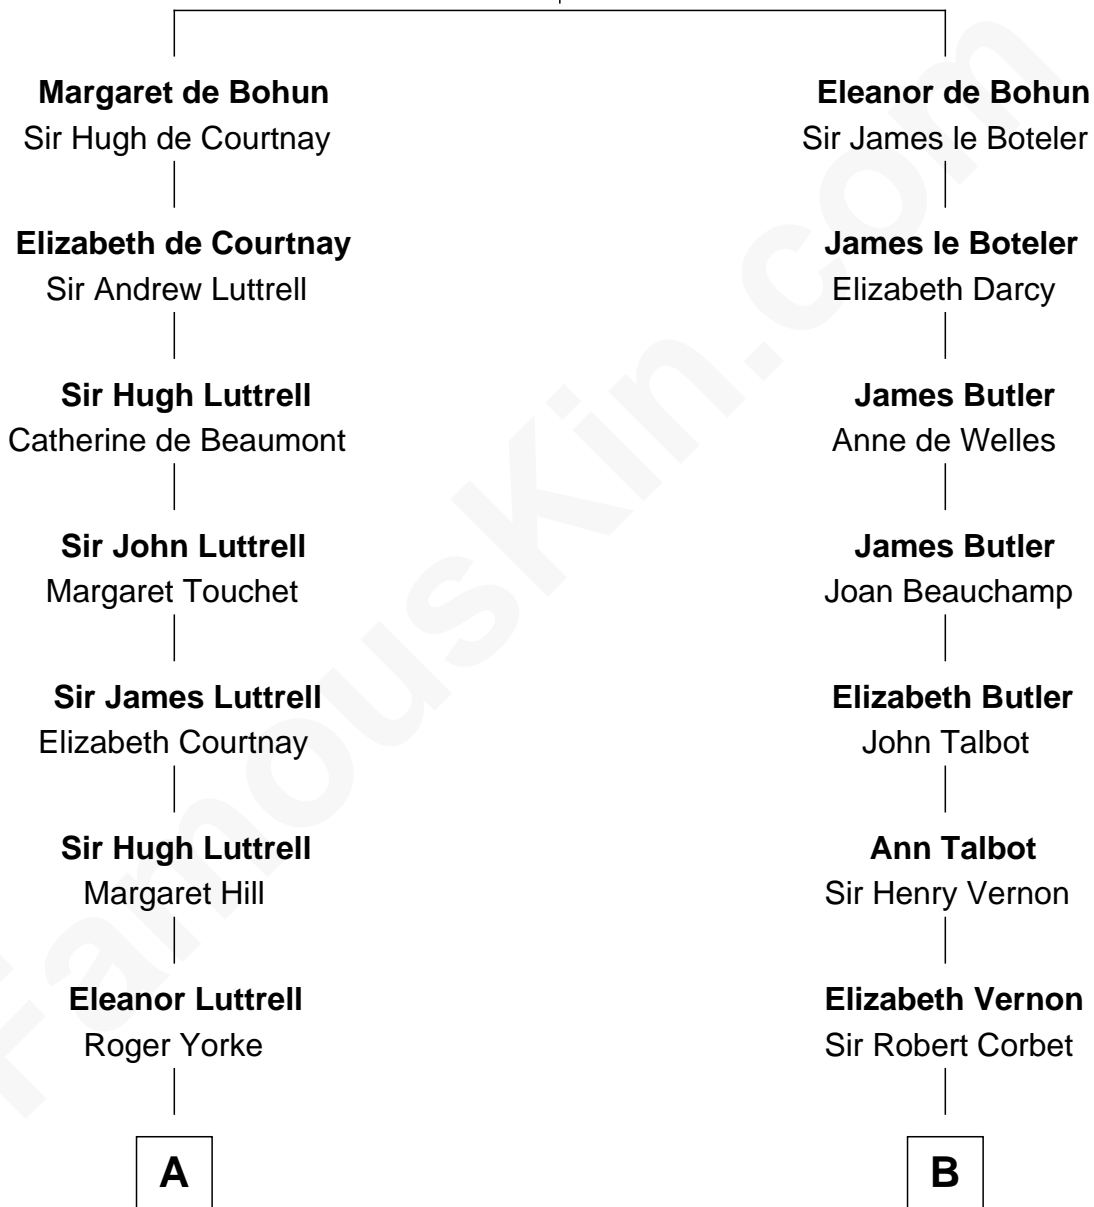

## Relationship Chart of

### General William Whipple

*Signer of the Declaration of Independence*

14th cousin 7 times removed of

**Elizabeth Montgomery**  
*TV Actress - "Bewitched"*

**Humphrey de Bohun**  
Elizabeth Plantagenet

**C**

**Nathan Barney**

Hannah Carey

**Nathan Barney**

Mary A. Deverell

**Mary Weed Barney**

Henry Montgomery

**Henry Montgomery**

Elizabeth Bryan Allen

**Elizabeth Montgomery**

*TV Actress - "Bewitched"*