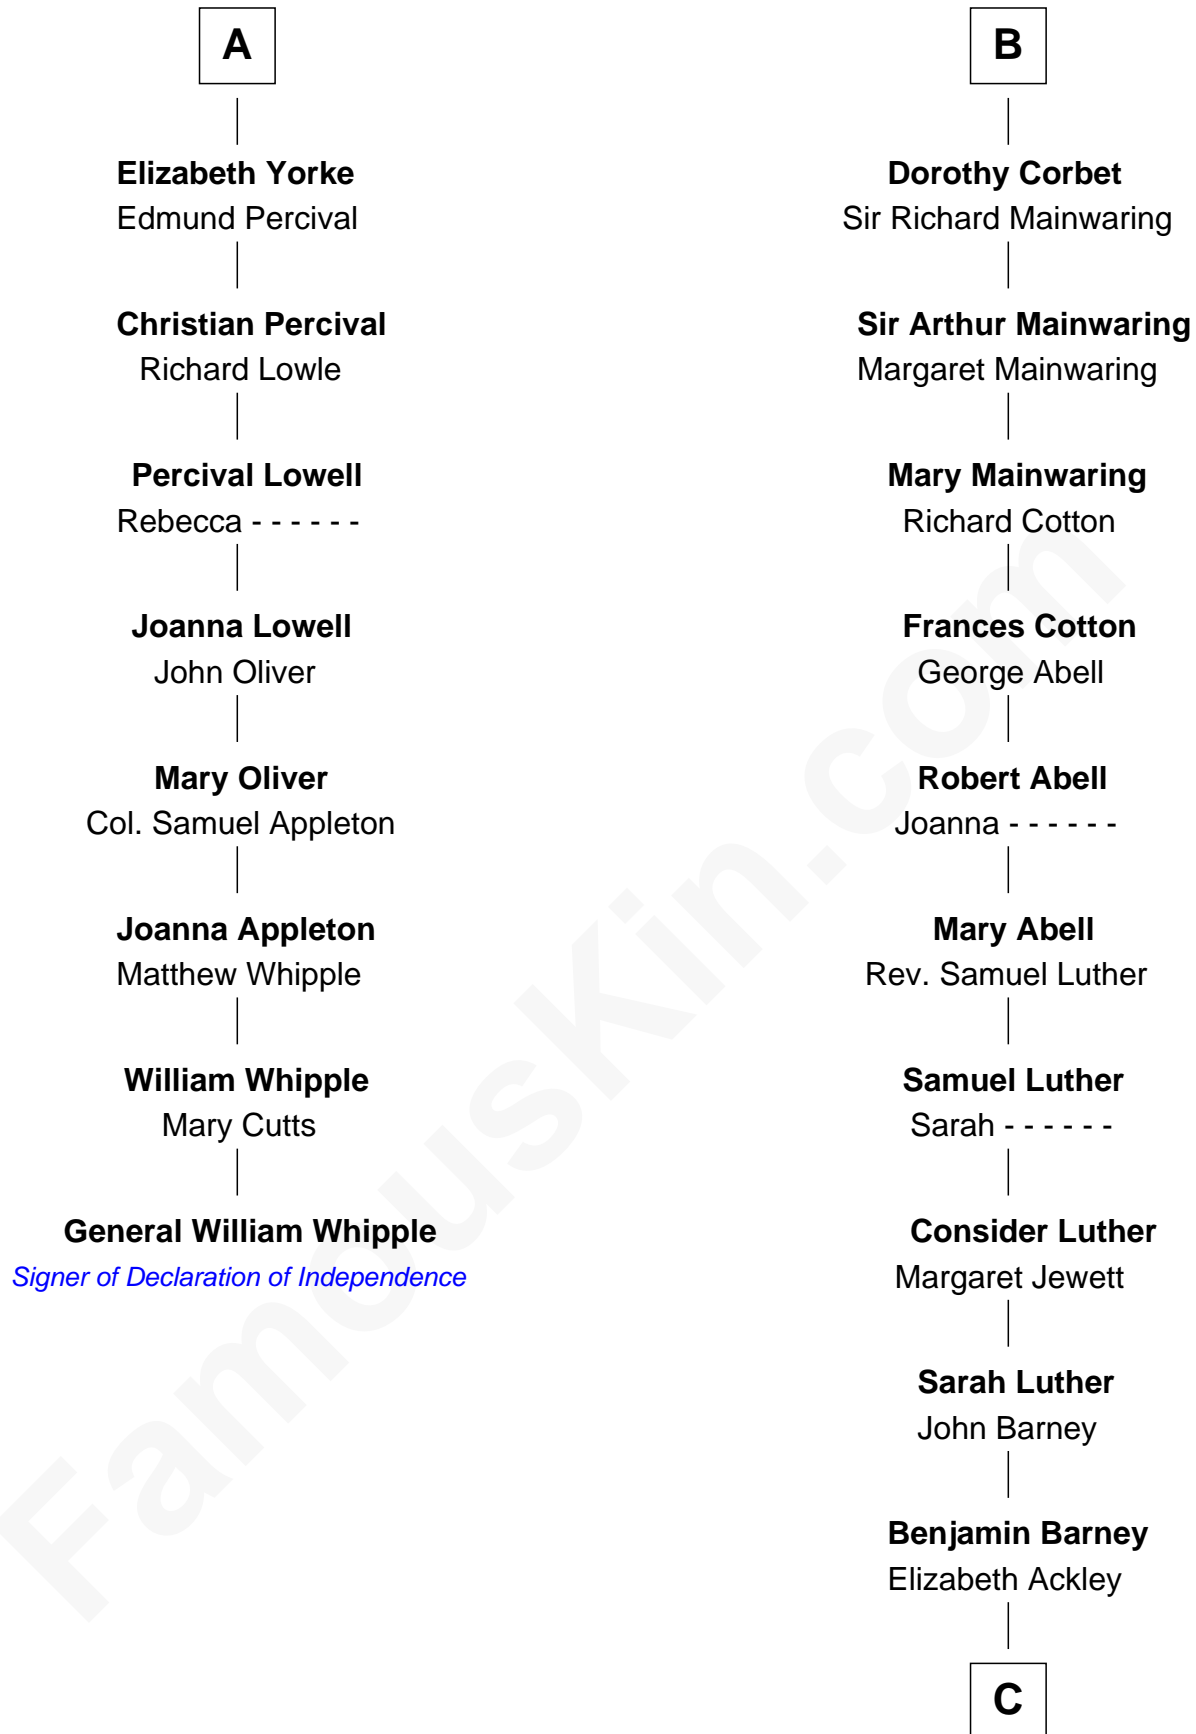

## Relationship Chart of

### General William Whipple

*Signer of the Declaration of Independence*

14th cousin 7 times removed of

**Elizabeth Montgomery**  
*TV Actress - "Bewitched"*

**Humphrey de Bohun**  
Elizabeth Plantagenet

**C**

**Nathan Barney**

Hannah Carey

**Nathan Barney**

Mary A. Deverell

**Mary Weed Barney**

Henry Montgomery

**Henry Montgomery**

Elizabeth Bryan Allen

**Elizabeth Montgomery**

*TV Actress - "Bewitched"*