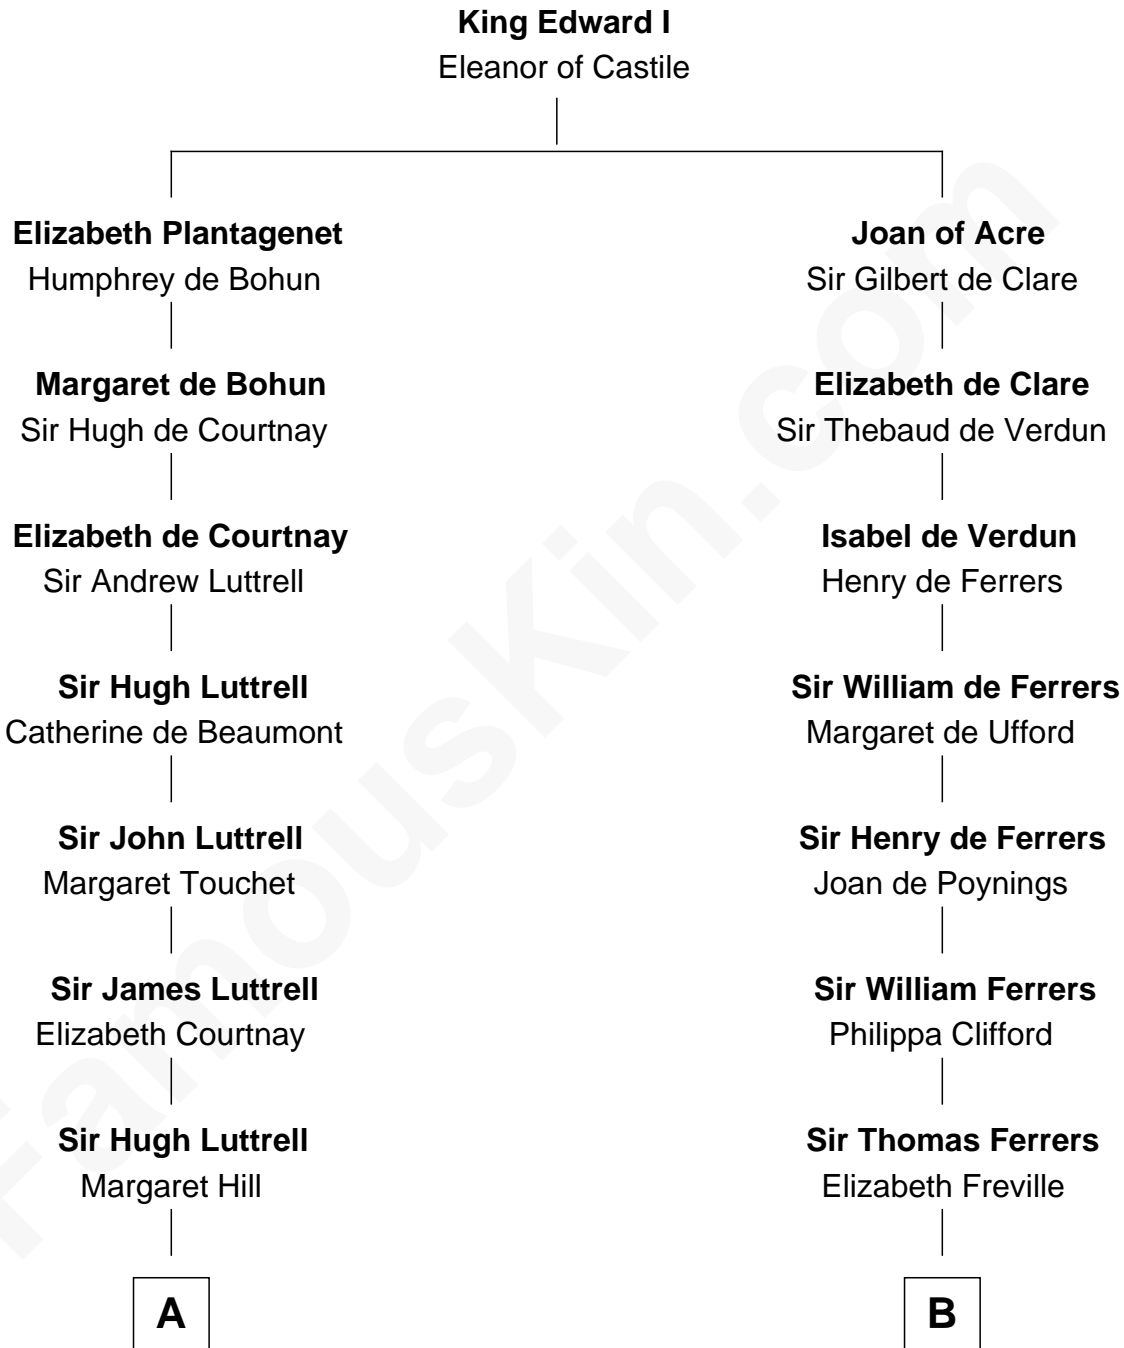

# FamousKin.com

## Relationship Chart of General William Whipple

*Signer of the Declaration of Independence*

15th cousin 4 times removed of

**Susan B. Anthony**

*Women's Rights Advocate*

**C**

**Humphrey Anthony**

Hannah Lapham

**Daniel Anthony**

Lucy Read

**Susan B. Anthony**

*Women's Rights Advocate*

FamousKin.com