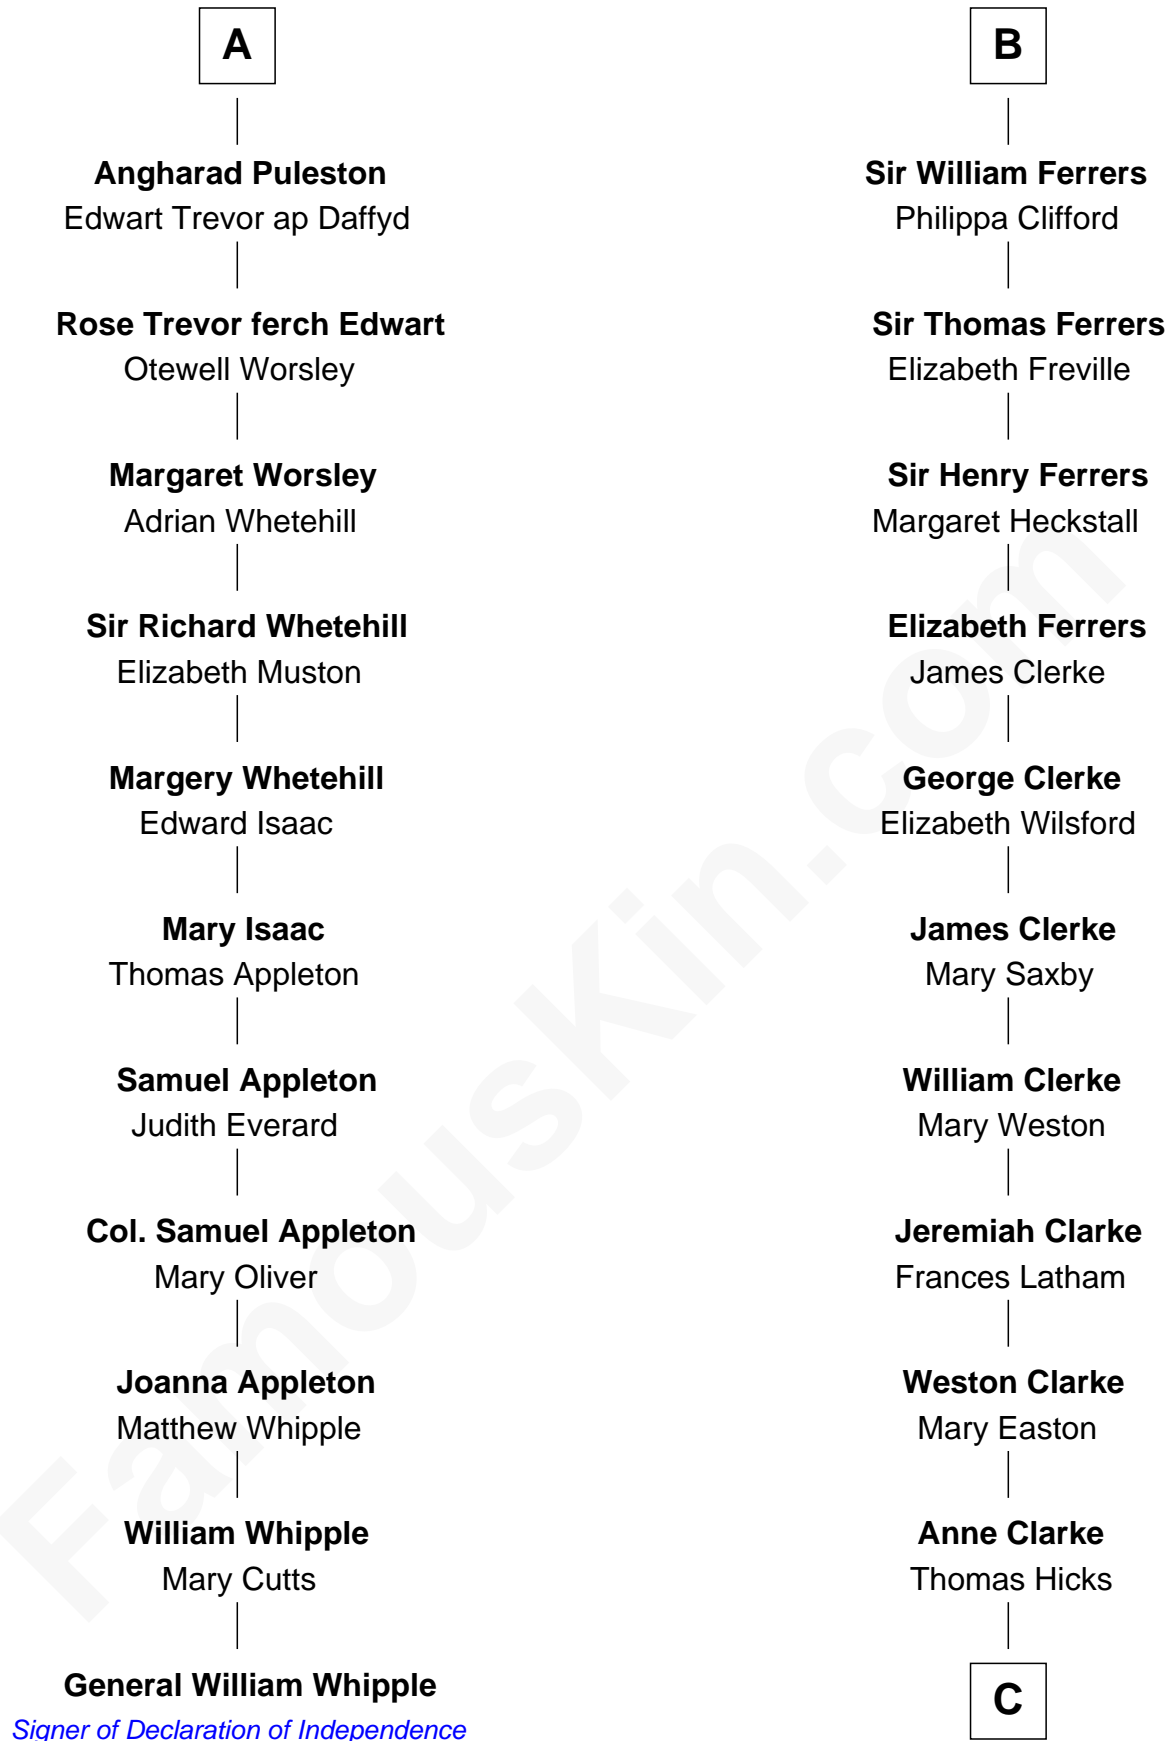

## Relationship Chart of

### General William Whipple

*Signer of the Declaration of Independence*

17th cousin 4 times removed of

**Susan B. Anthony**

*Women's Rights Advocate*

**Hugh de Kevelioc**  
Bertrade de Montfort

**C**

**Thomas Hicks**

Judith Akin

**Judith Hicks**

David Anthony

**Humphrey Anthony**

Hannah Lapham

**Daniel Anthony**

Lucy Read

**Susan B. Anthony**