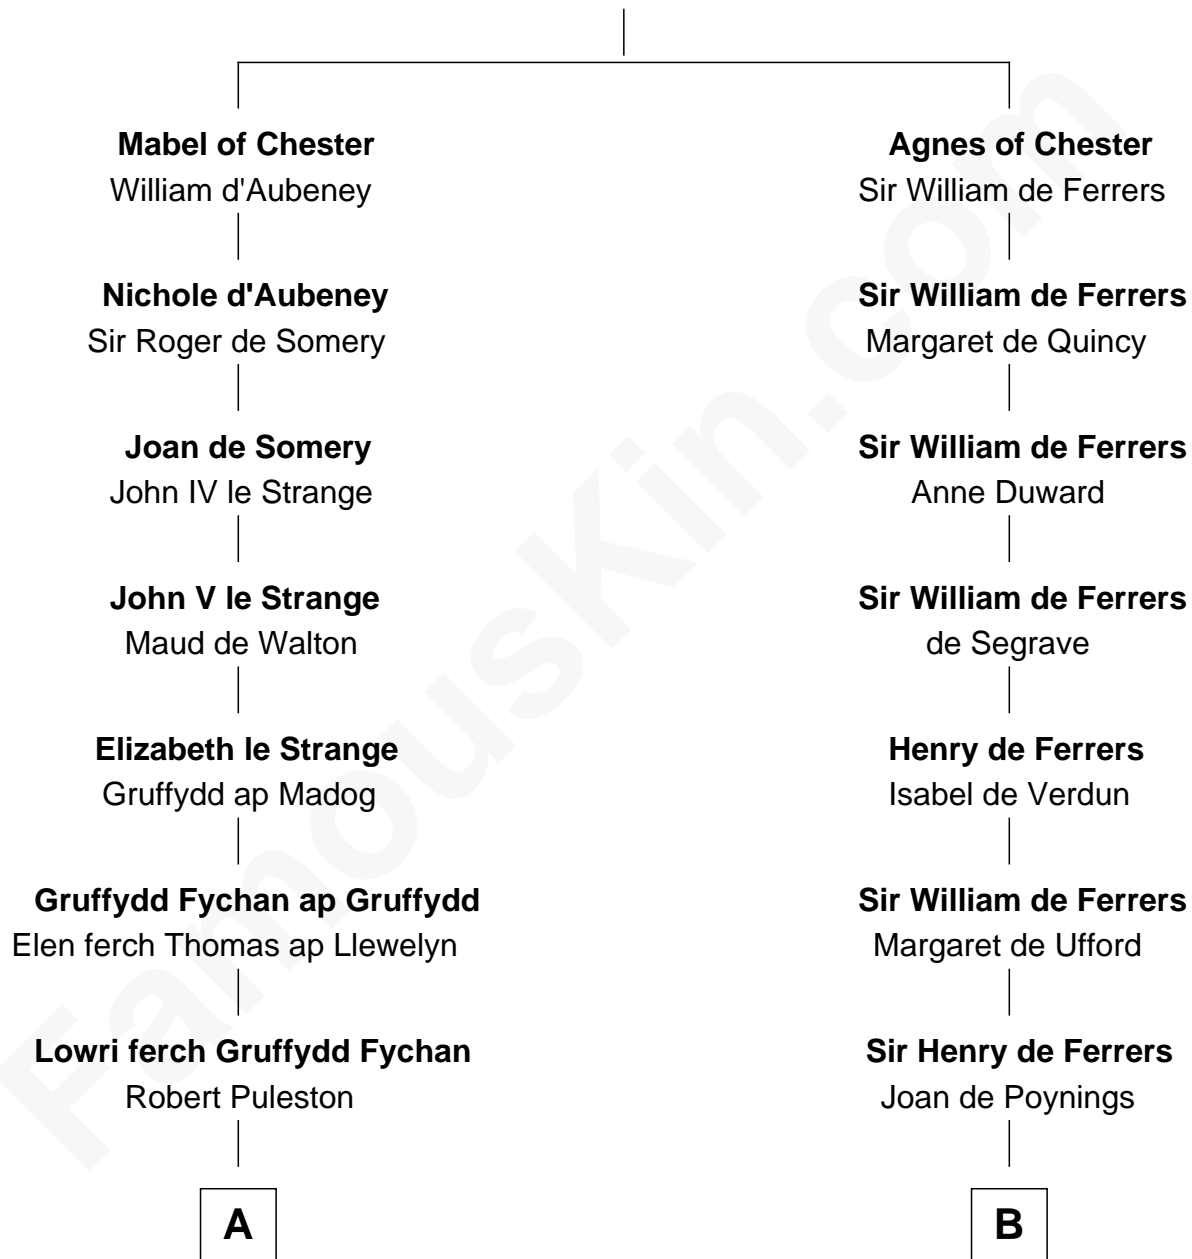

## Relationship Chart of

### General William Whipple

*Signer of the Declaration of Independence*

17th cousin 4 times removed of

**Susan B. Anthony**

*Women's Rights Advocate*

**Hugh de Kevelioc**  
Bertrade de Montfort

**C**

**Thomas Hicks**

Judith Akin

**Judith Hicks**

David Anthony

**Humphrey Anthony**

Hannah Lapham

**Daniel Anthony**

Lucy Read

**Susan B. Anthony**