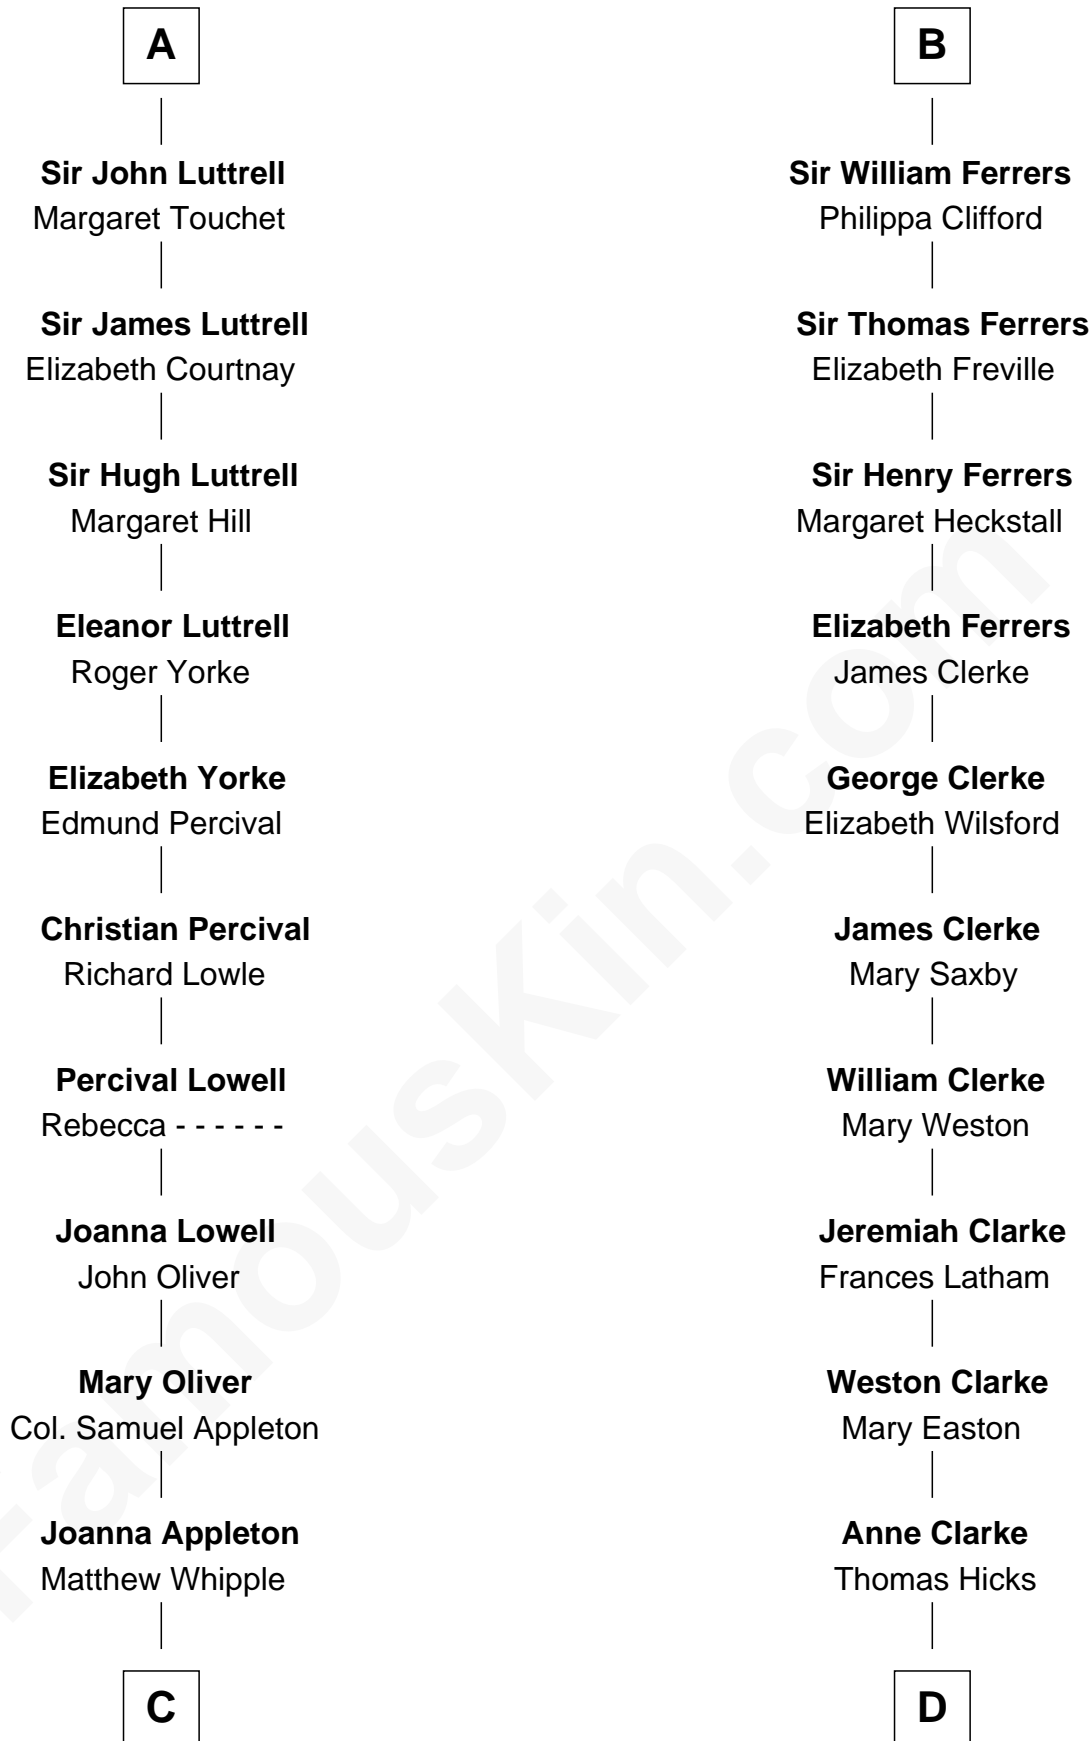

FamousKin.com

Relationship Chart of

General William Whipple

Signer of the Declaration of Independence

18th cousin 3 times removed of

Susan B. Anthony

Women's Rights Advocate

C

William Whipple

Mary Cutts

General William Whipple

Signer of Declaration of Independence

D

Thomas Hicks

Judith Akin

Judith Hicks