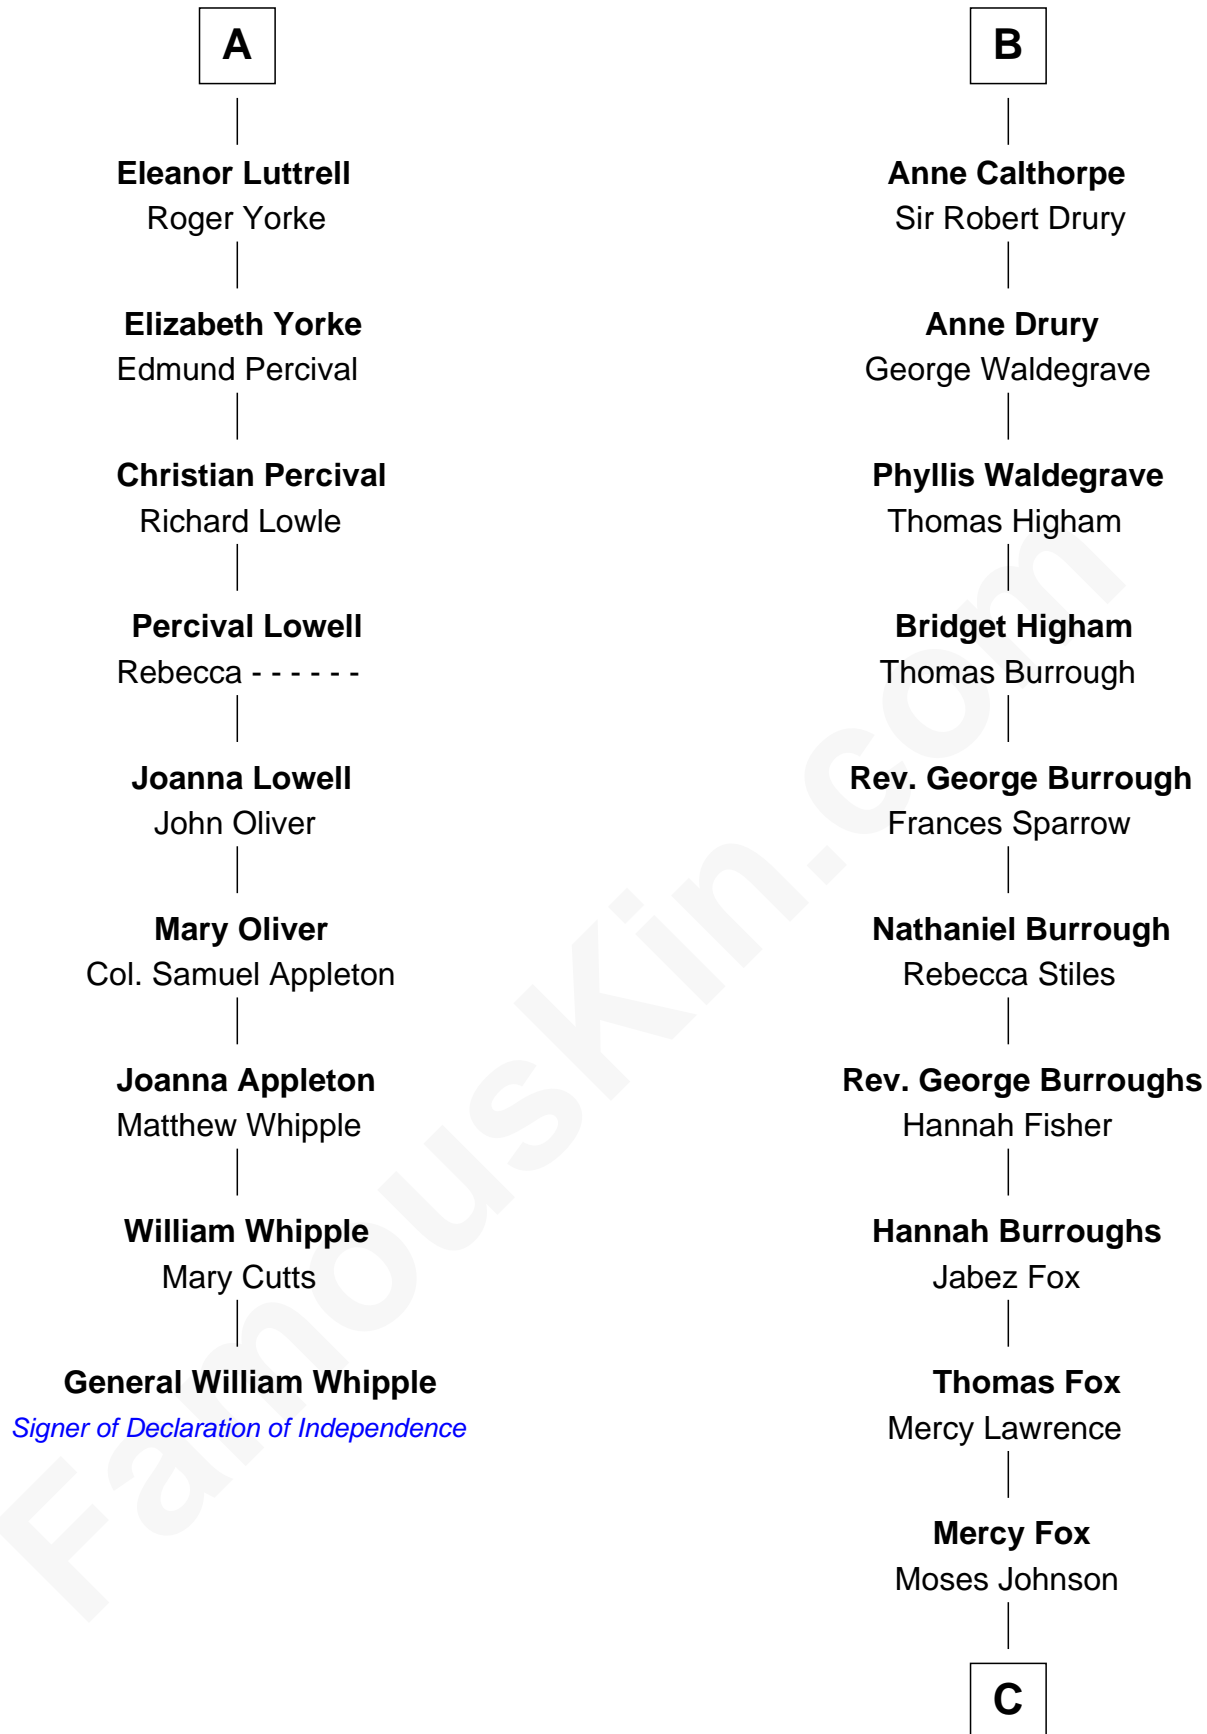

FamousKin.com

Relationship Chart of General William Whipple

Signer of the Declaration of Independence

15th cousin 6 times removed of

Walt Disney

Co-Founder of The Walt Disney Company

C

Fanny Johnson

John Call

Eber Call

Violette Lawrence

Charles Call

Henrietta Gross

Flora Call

Elias Charles Disney

Walt Disney