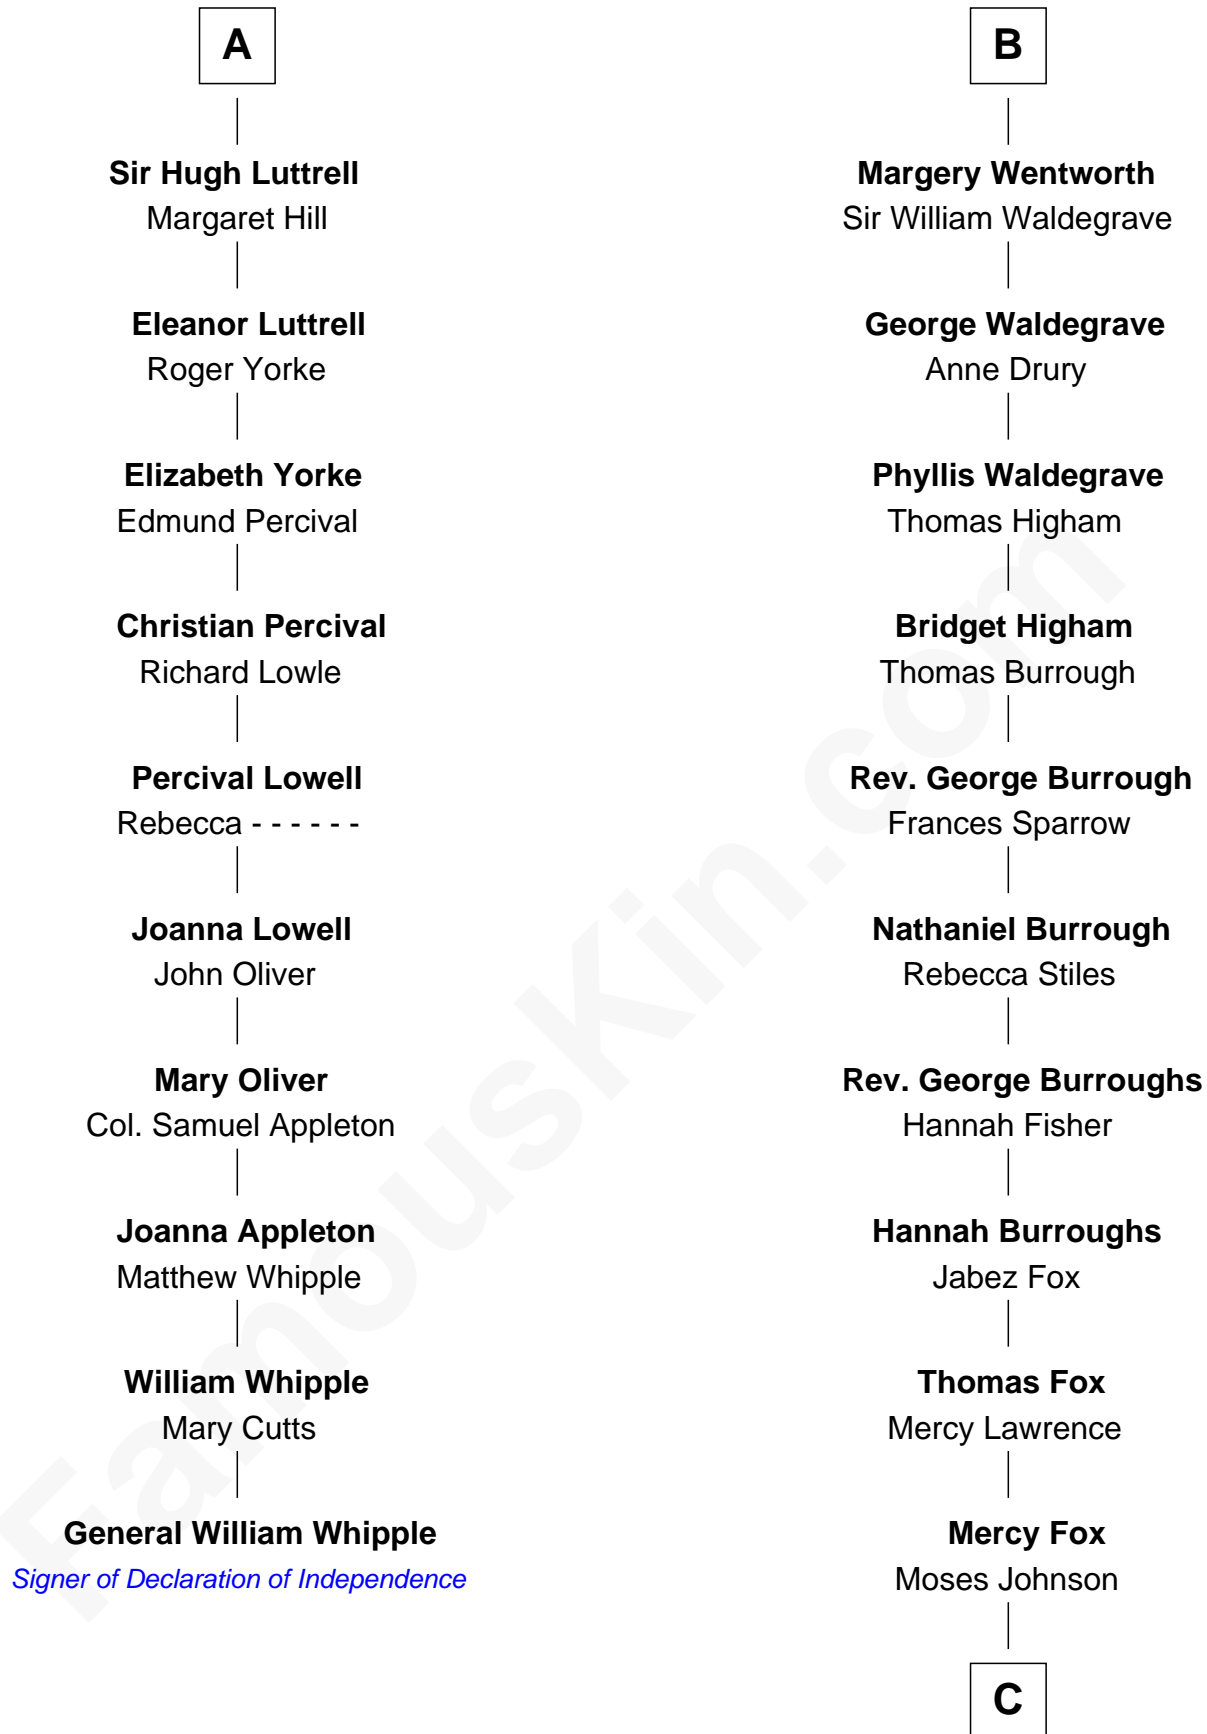

FamousKin.com

Relationship Chart of

General William Whipple

Signer of the Declaration of Independence

16th cousin 5 times removed of

Walt Disney

Co-Founder of The Walt Disney Company

Sir Hugh le Despencer

Sir Philip le Despencer

Elizabeth de Tibetot

Margery Despencer

Sir Roger Wentworth

Henry Wentworth

Elizabeth Howard

B

C

Fanny Johnson

John Call

Eber Call

Violette Lawrence

Charles Call

Henrietta Gross

Flora Call

Elias Charles Disney