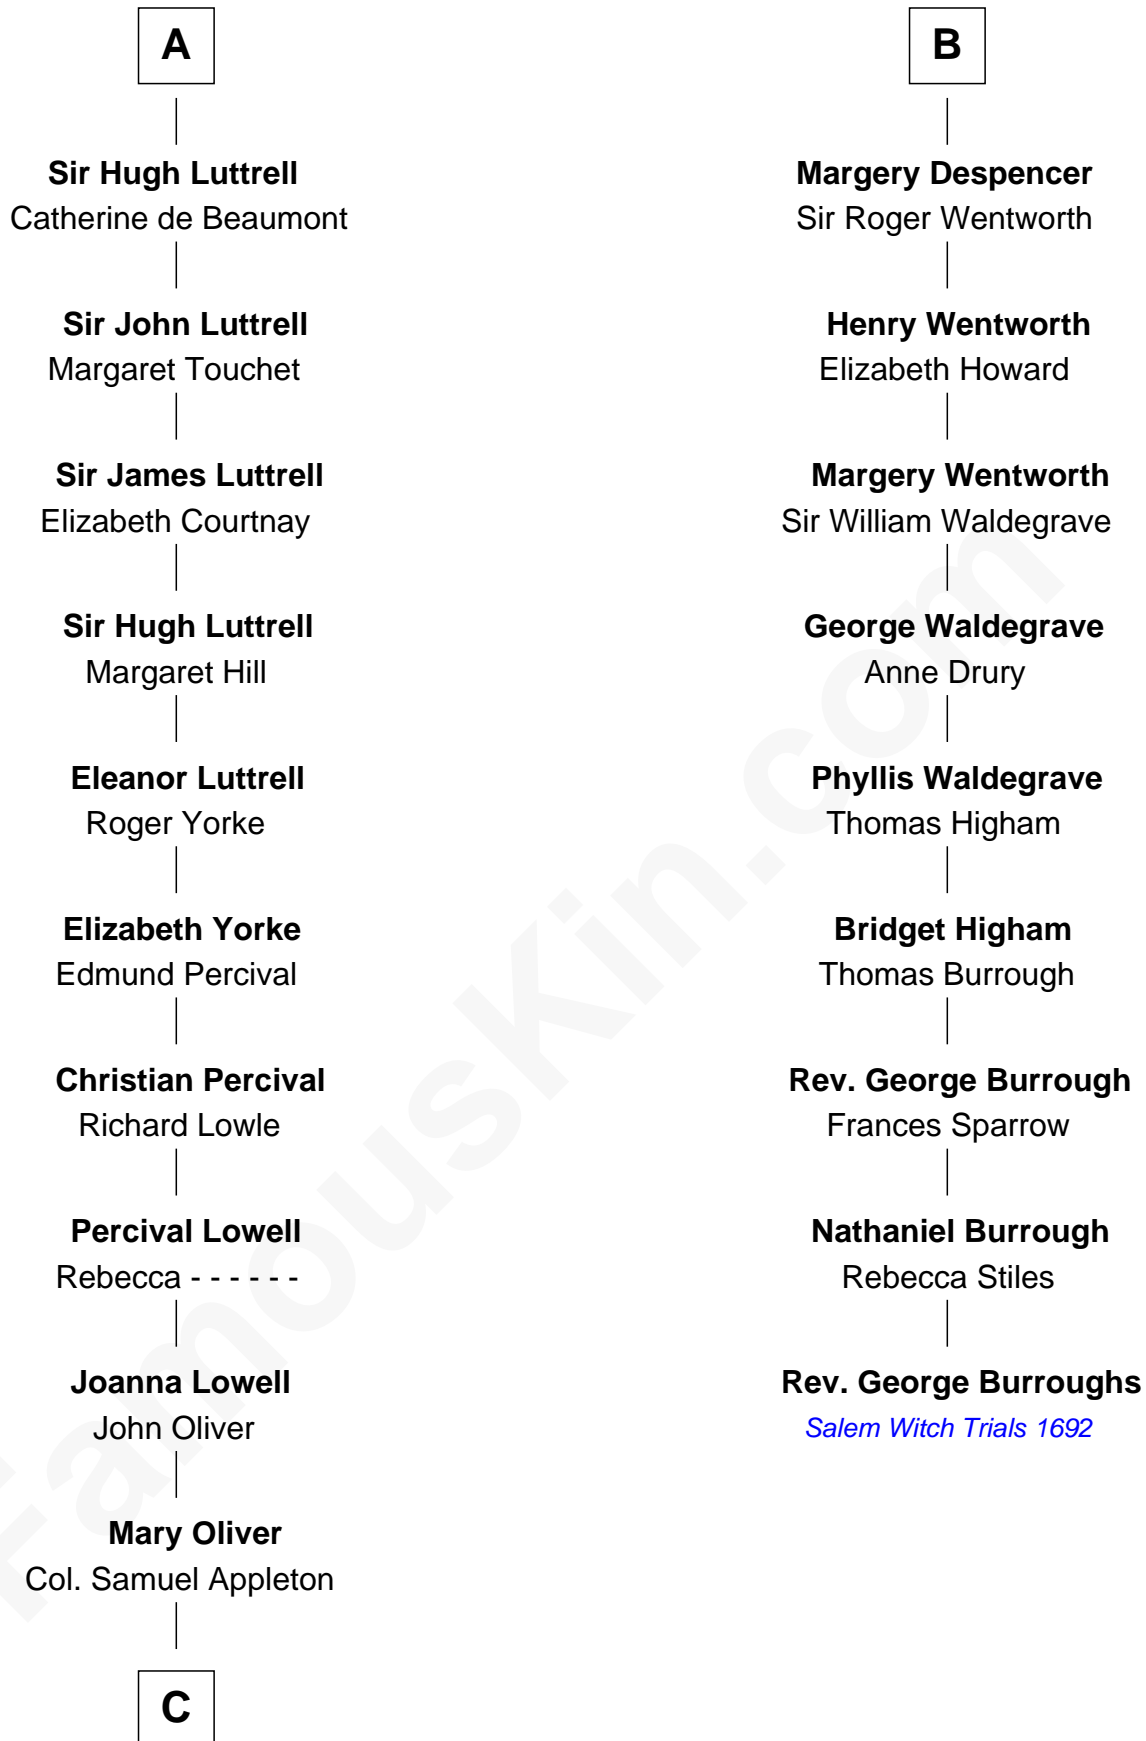

FamousKin.com

Relationship Chart of

General William Whipple

Signer of the Declaration of Independence

15th cousin 4 times removed of

Rev. George Burroughs

Executed for Witchcraft, Salem 1692

Sir Geoffrey FitzPiers

Sir Philip le Despencer

Margaret de Goushill

Humphrey de Bohun

Elizabeth Plantagenet

Sir Philip le Despencer

Joan de Cobham

Margaret de Bohun

Sir Hugh de Courtnay

Sir Philip le Despencer

Elizabeth - - - - -

Elizabeth de Courtnay

Sir Andrew Luttrell

Sir Philip le Despencer

Elizabeth de Tibetot

A

B