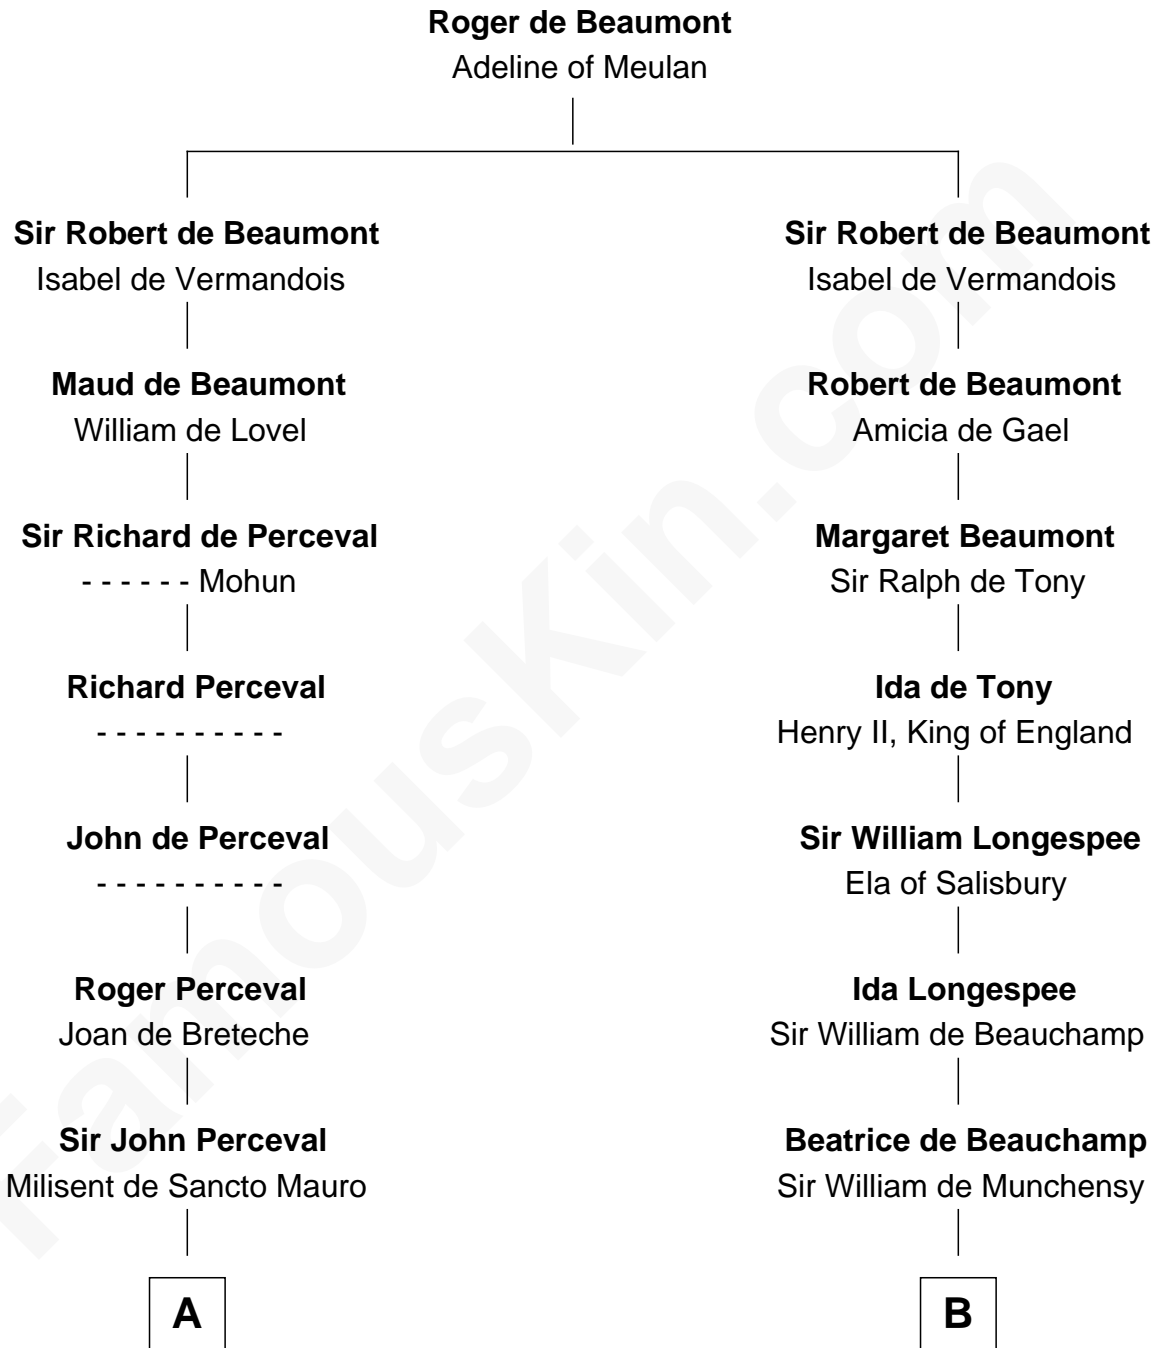

## Relationship Chart of

### General William Whipple

*Signer of the Declaration of Independence*

19th cousin 1 time removed of

### Rev. George Burroughs

*Executed for Witchcraft, Salem 1692*

**C**

**Mary Oliver**  
Col. Samuel Appleton

**Joanna Appleton**  
Matthew Whipple

**William Whipple**  
Mary Cutts

**General William Whipple**  
*Signer of Declaration of Independence*