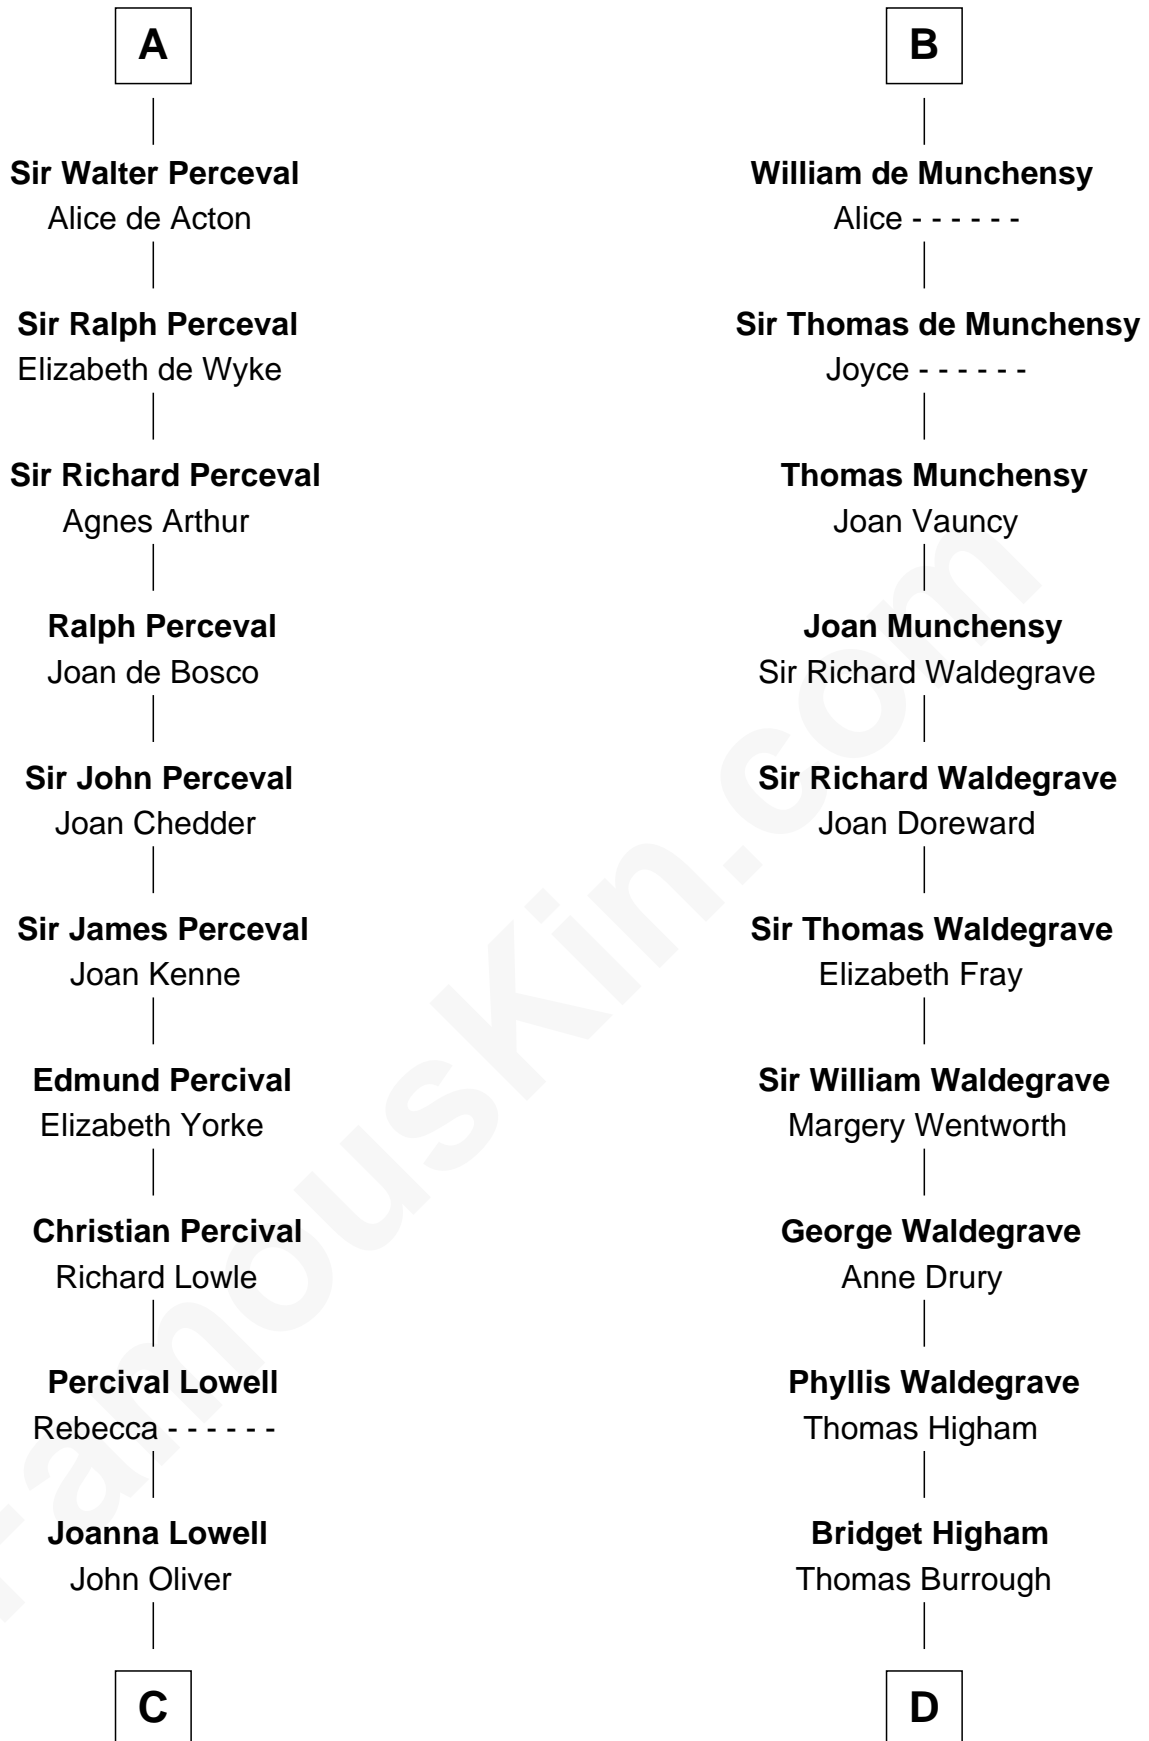

## Relationship Chart of

### General William Whipple

*Signer of the Declaration of Independence*

19th cousin 1 time removed of

### Rev. George Burroughs

*Executed for Witchcraft, Salem 1692*

**C**

**Mary Oliver**  
Col. Samuel Appleton

**Joanna Appleton**  
Matthew Whipple

**William Whipple**  
Mary Cutts

**General William Whipple**  
*Signer of Declaration of Independence*

**D**

**Rev. George Burrough**  
Frances Sparrow

**Nathaniel Burrough**  
Rebecca Stiles

**Rev. George Burroughs**  
*Salem Witch Trials 1692*

FamousKin.com