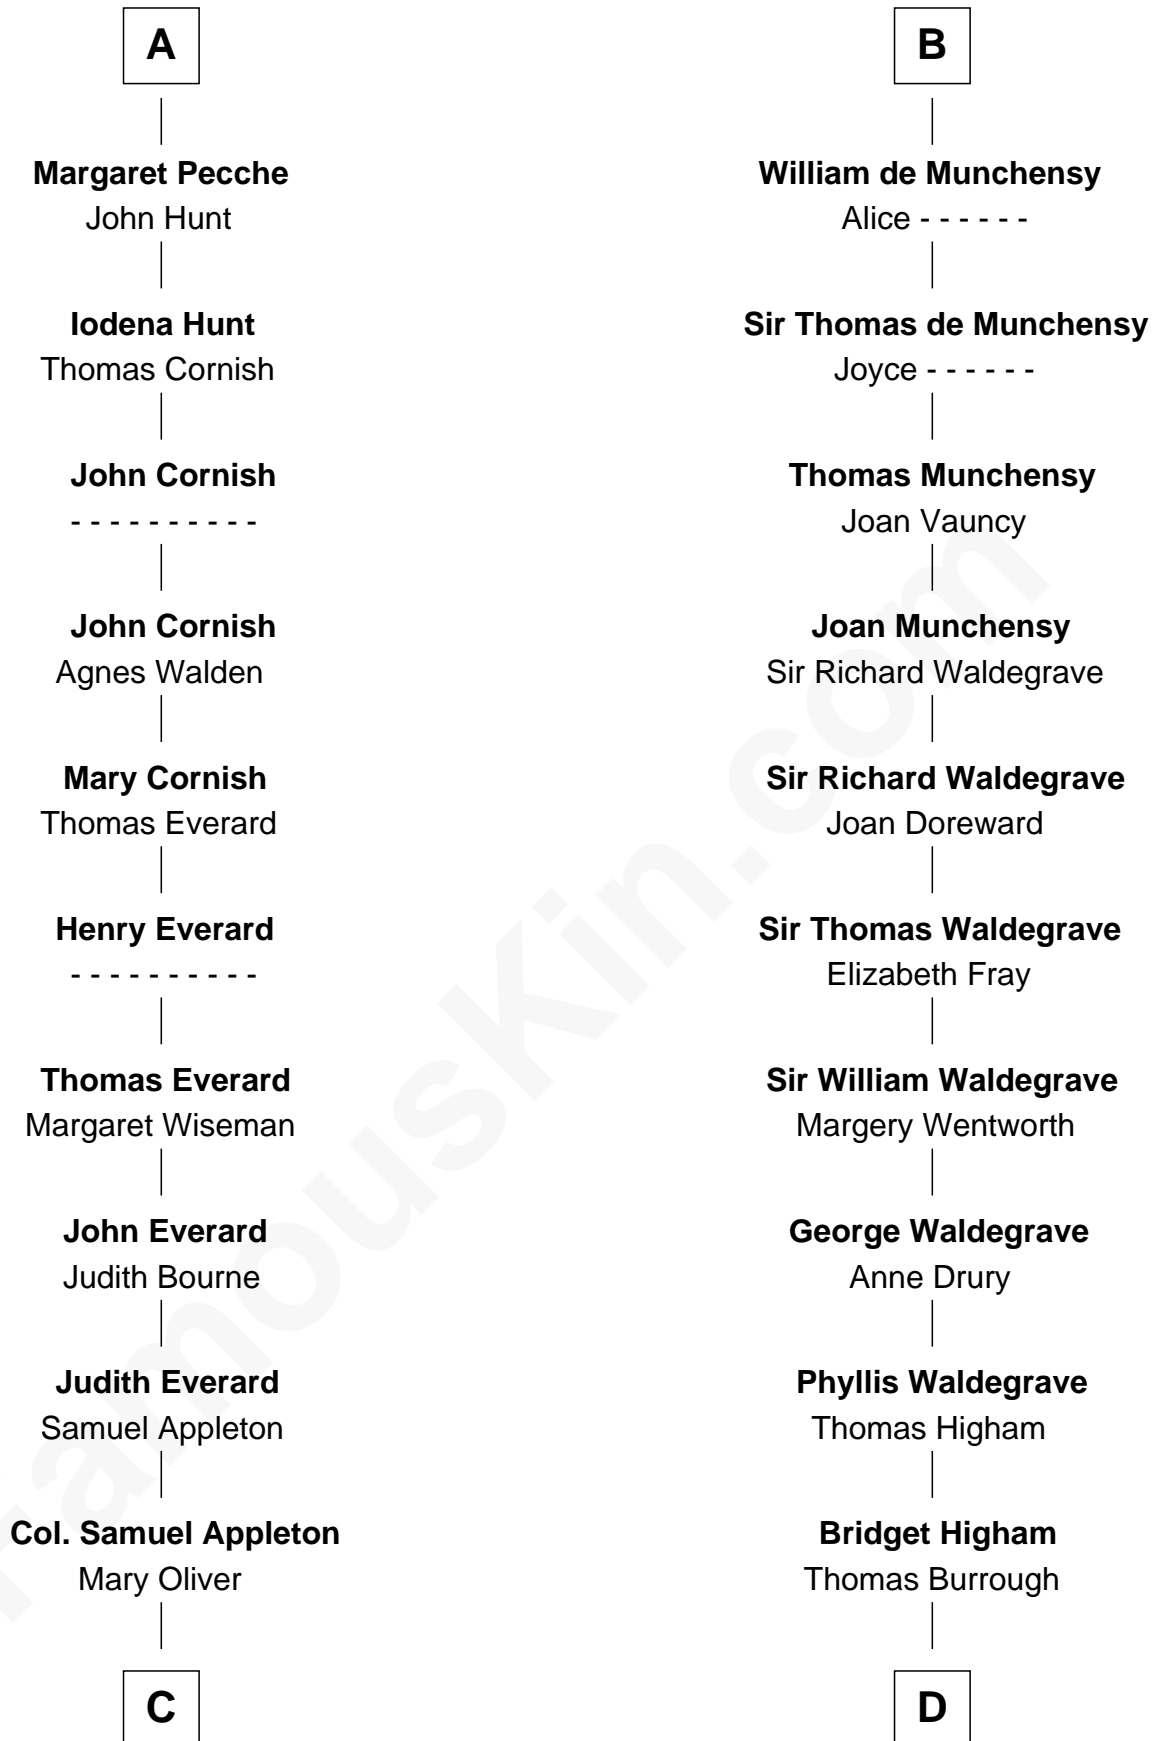

FamousKin.com

Relationship Chart of

General William Whipple

Signer of the Declaration of Independence

19th cousin of

Rev. George Burroughs

Executed for Witchcraft, Salem 1692

Waltheof II of Northumbria

Alice of Northumberland

Ralph de Tony

Roger de Tony

Ida of Hainault

Sir Ralph de Tony

Margaret Beaumont

Ida de Tony

Henry II, King of England

Sir William Longespee

Ela of Salisbury

Ida Longespee

Sir William de Beauchamp

Beatrice de Beauchamp

Sir William de Munchensy

B

C

Joanna Appleton
Matthew Whipple

William Whipple
Mary Cutts

General William Whipple
Signer of Declaration of Independence

D

Rev. George Burrough
Frances Sparrow

Nathaniel Burrough
Rebecca Stiles

Rev. George Burroughs
Salem Witch Trials 1692