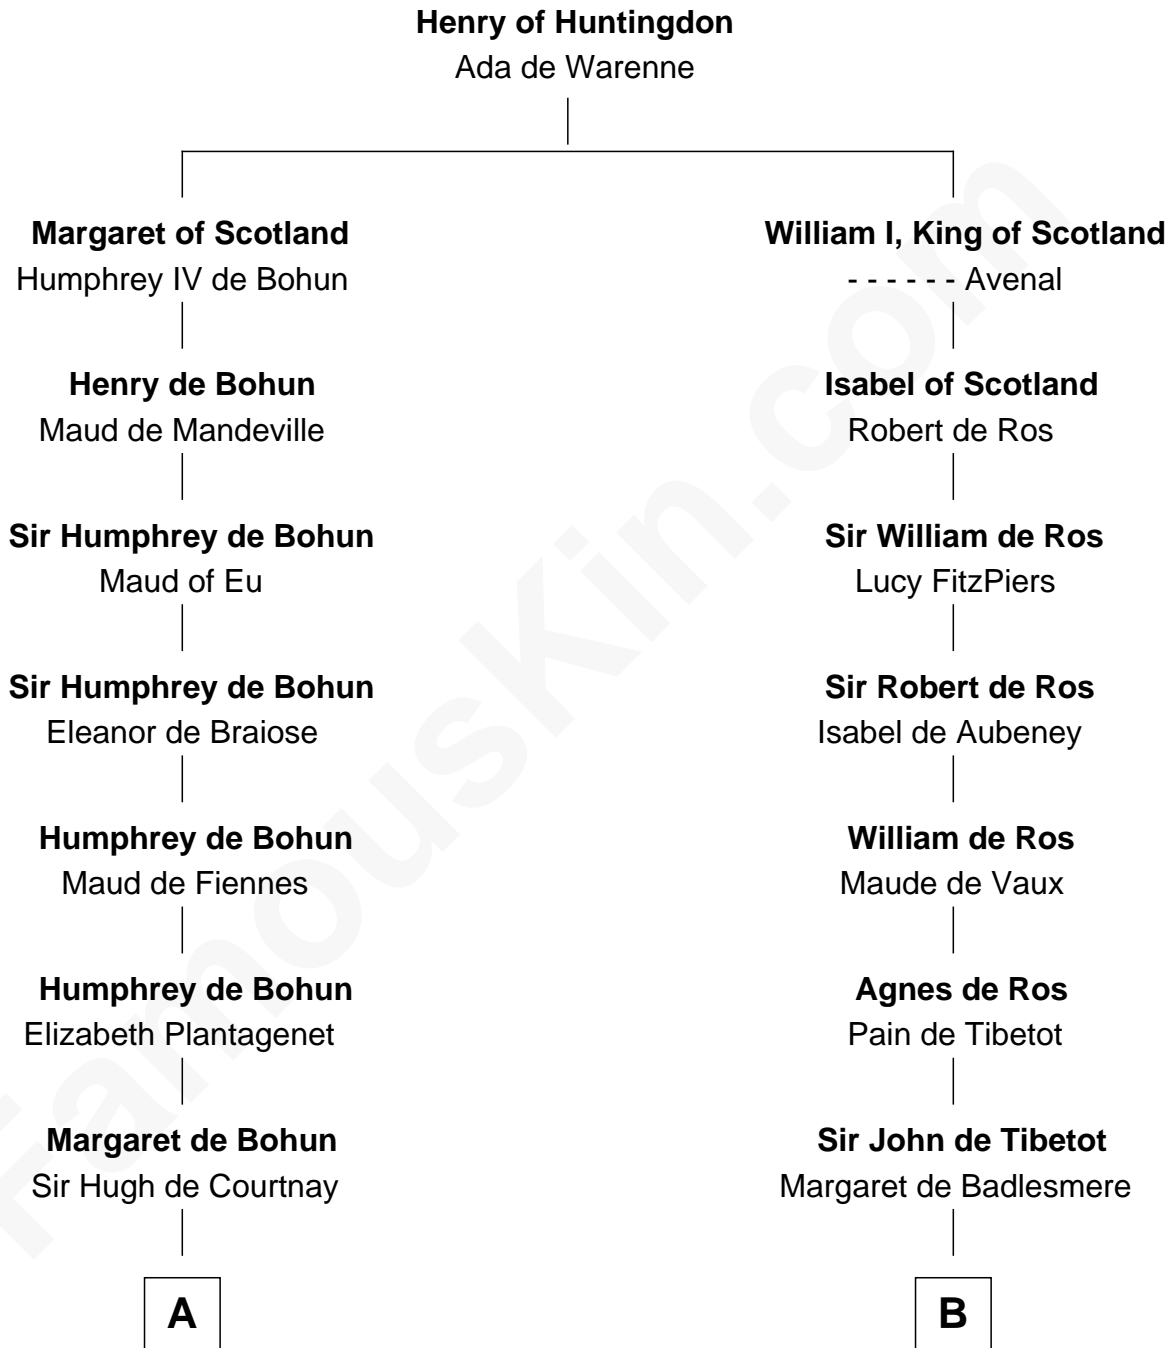

## Relationship Chart of

### General William Whipple

*Signer of the Declaration of Independence*

17th cousin 3 times removed of

### Rev. George Burroughs

*Executed for Witchcraft, Salem 1692*

**C**

—  
**Mary Oliver**  
Col. Samuel Appleton

—  
**Joanna Appleton**  
Matthew Whipple

—  
**William Whipple**  
Mary Cutts

—  
**General William Whipple**  
*Signer of Declaration of Independence*