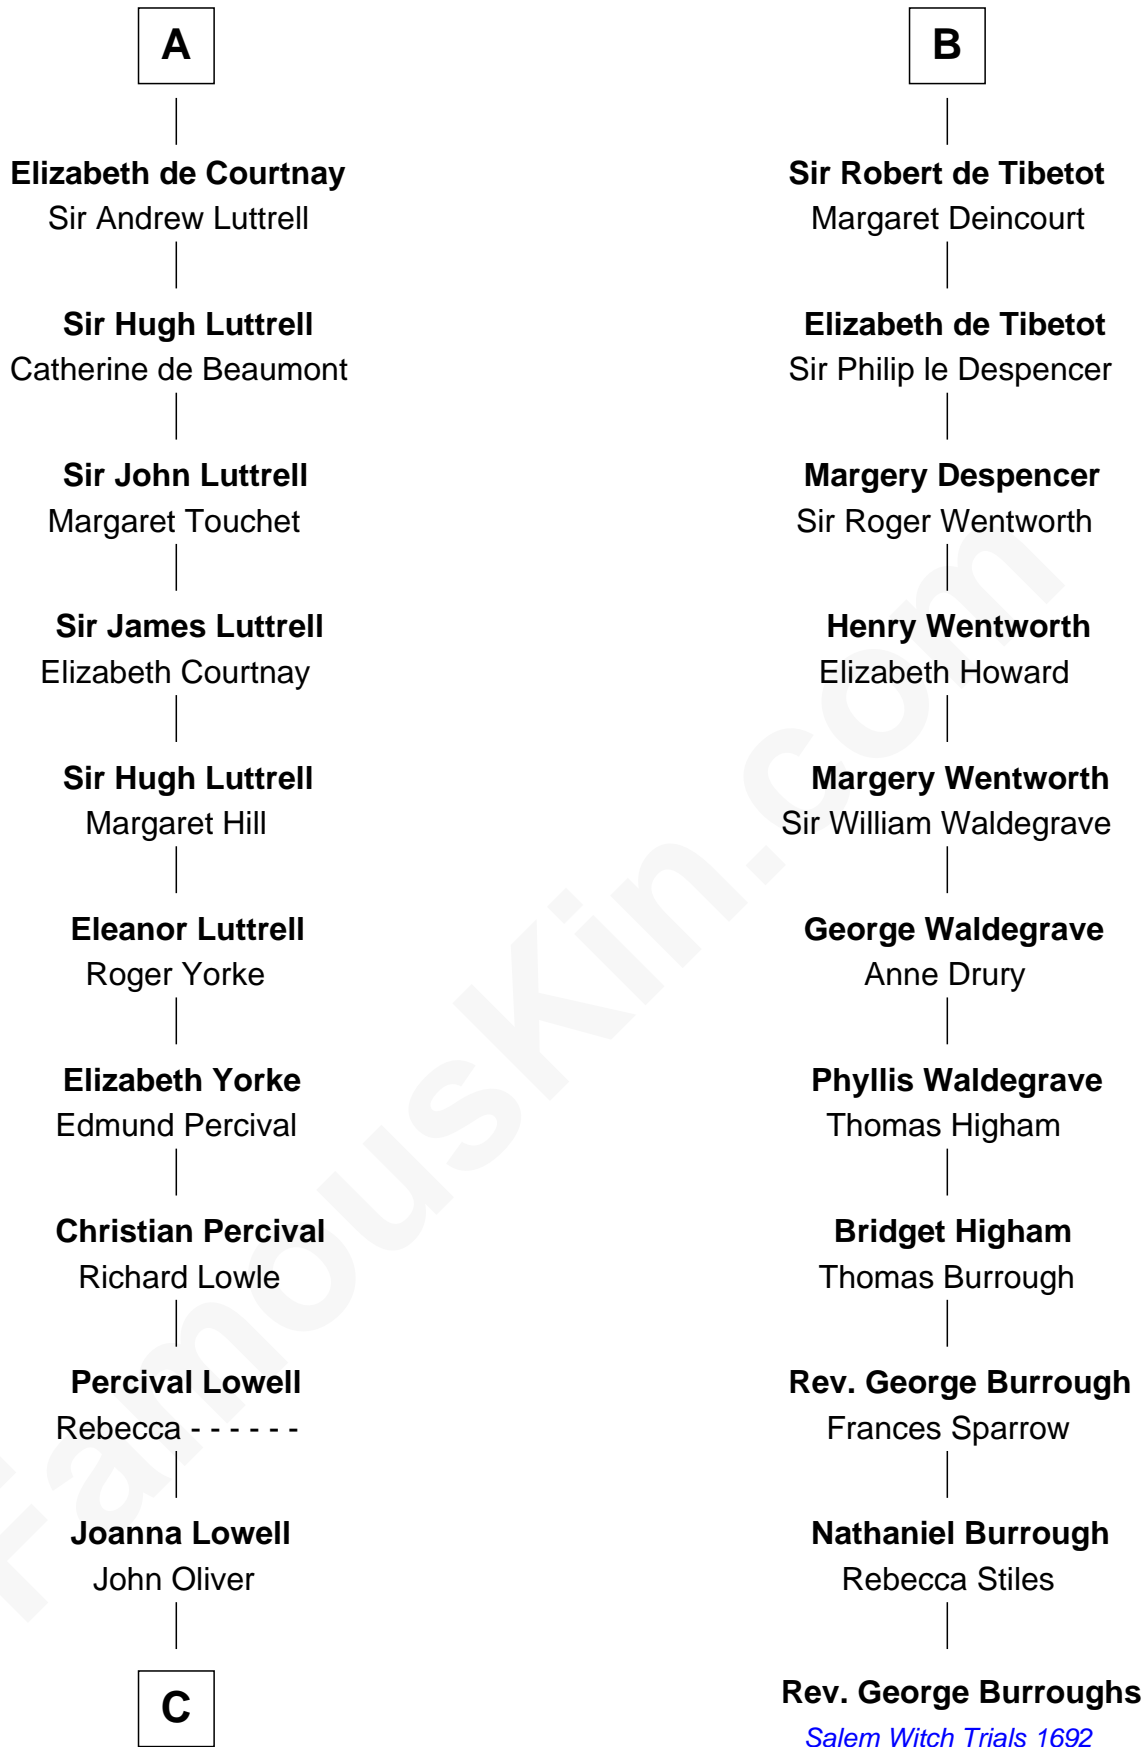

## Relationship Chart of

### General William Whipple

*Signer of the Declaration of Independence*

17th cousin 3 times removed of

### Rev. George Burroughs

*Executed for Witchcraft, Salem 1692*

**C**

—  
**Mary Oliver**  
Col. Samuel Appleton

—  
**Joanna Appleton**  
Matthew Whipple

—  
**William Whipple**  
Mary Cutts

—  
**General William Whipple**  
*Signer of Declaration of Independence*