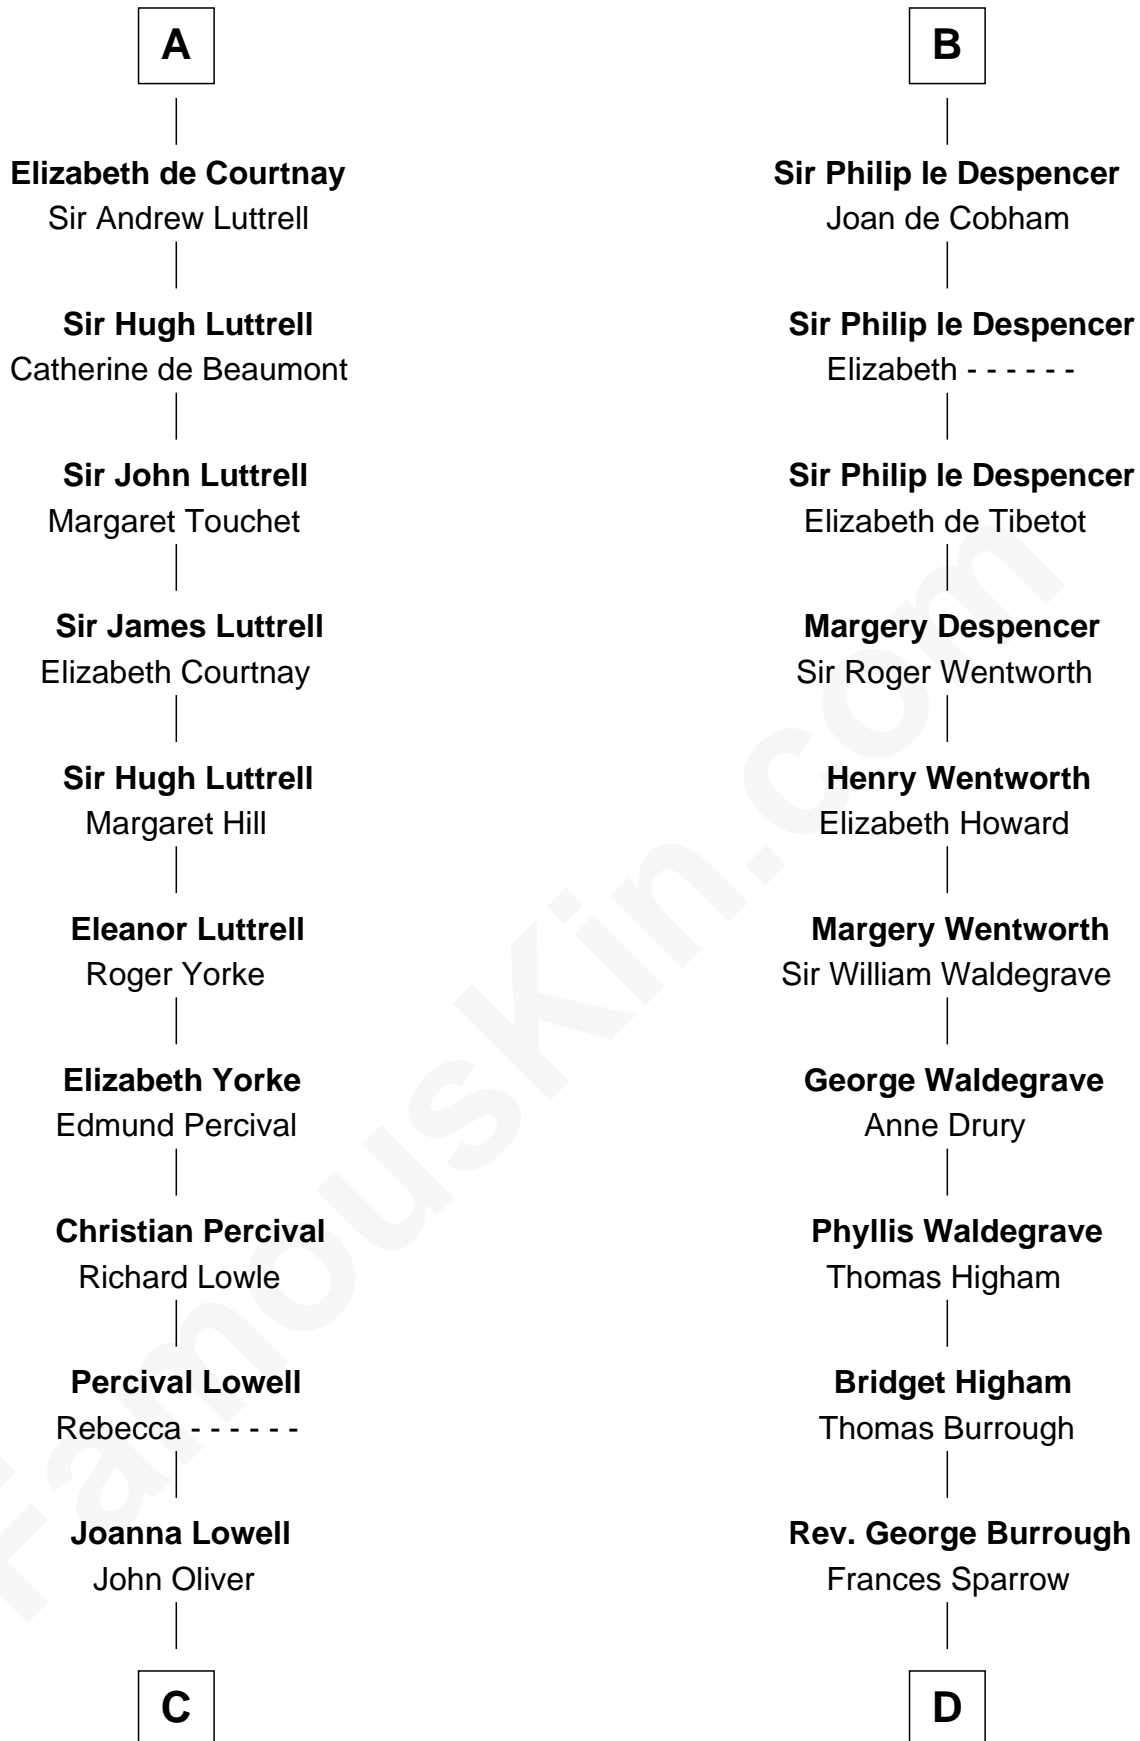

FamousKin.com

Relationship Chart of General William Whipple

Signer of the Declaration of Independence

18th cousin 2 times removed of

Rev. George Burroughs

Executed for Witchcraft, Salem 1692

C

Mary Oliver
Col. Samuel Appleton

Joanna Appleton
Matthew Whipple

William Whipple
Mary Cutts

General William Whipple
Signer of Declaration of Independence

D

Nathaniel Burrough
Rebecca Stiles

Rev. George Burroughs
Salem Witch Trials 1692

FamousKin.com