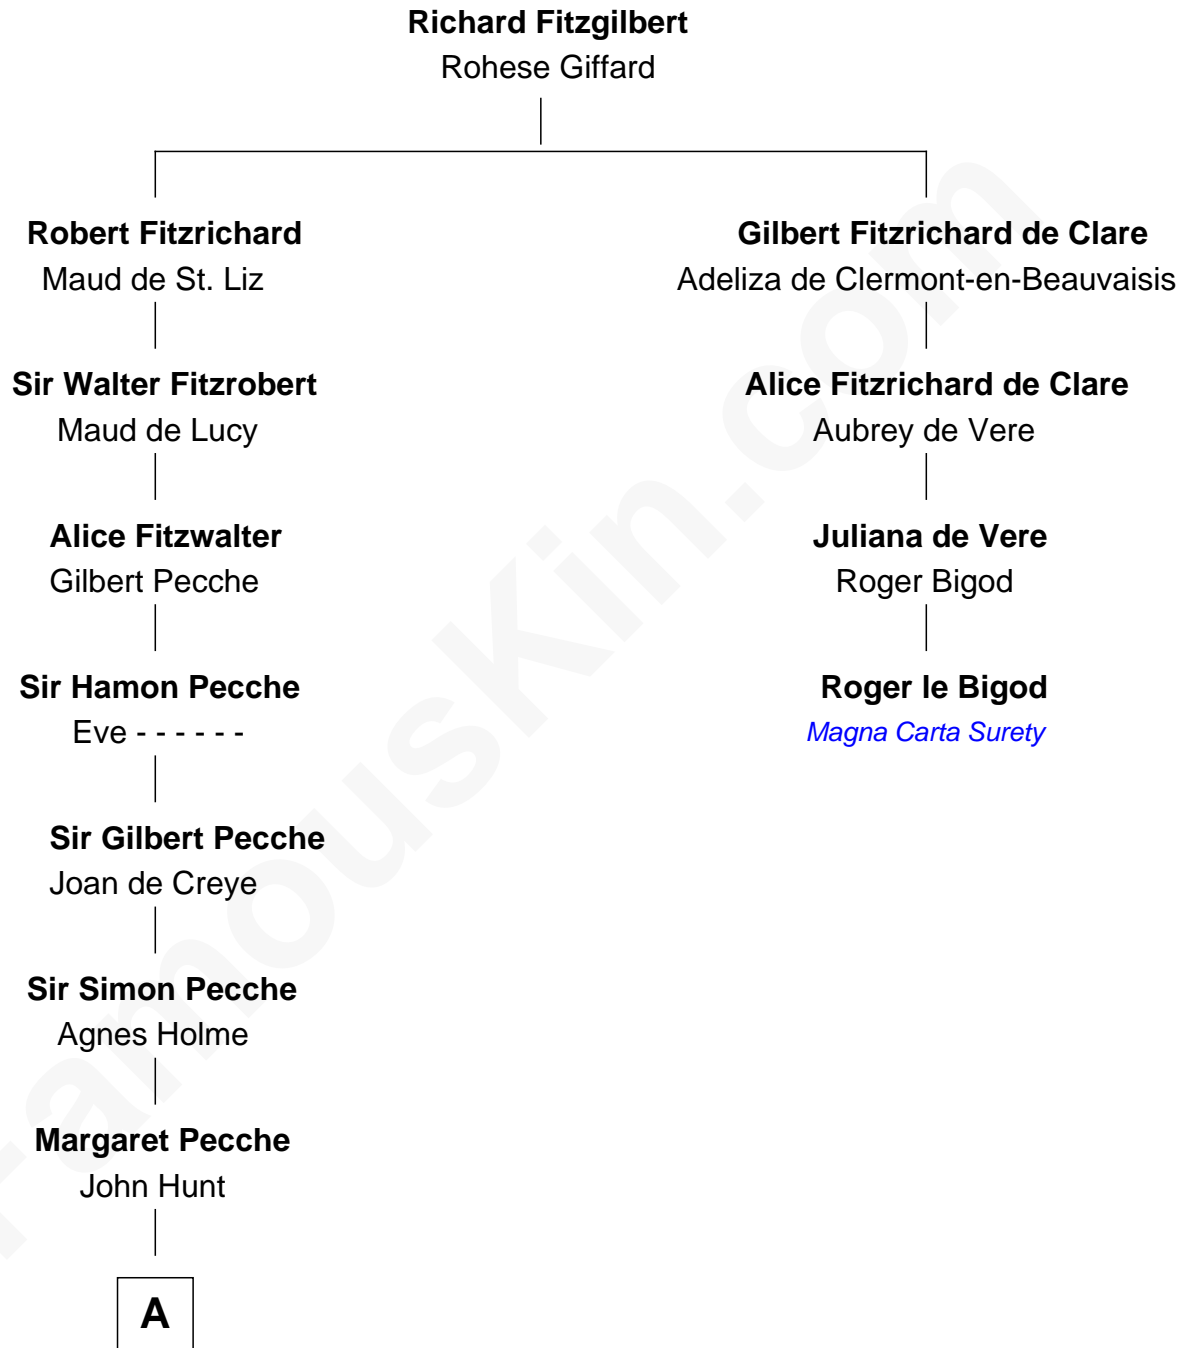

FamousKin.com

Relationship Chart of General William Whipple

Signer of the Declaration of Independence

3rd cousin 15 times removed of

Roger le Bigod

Magna Carta Surety

B

William Whipple

Mary Cutts

General William Whipple

Signer of Declaration of Independence

FamousKin.com