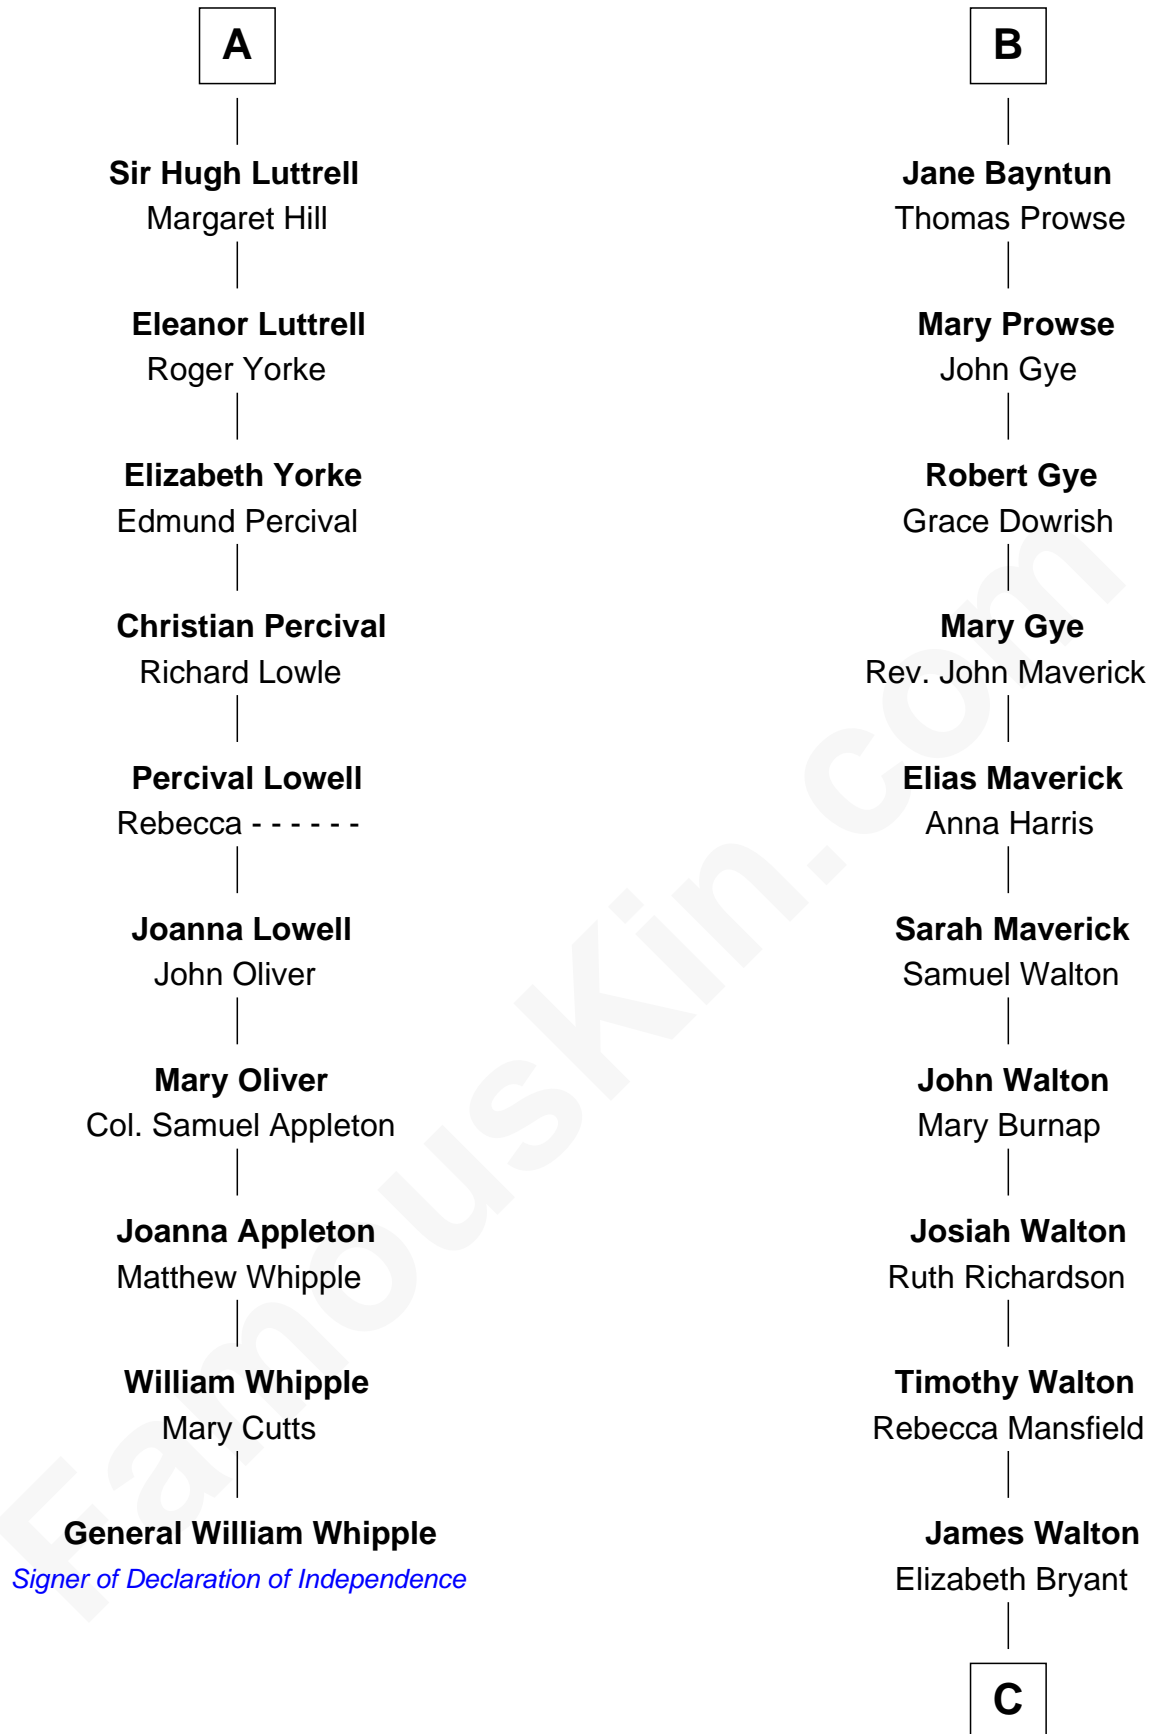

## Relationship Chart of General William Whipple

*Signer of the Declaration of Independence*

16th cousin 5 times removed of

**A. Bartlett Giamatti**

*Major League Baseball Commissioner*

**C**

**Daniel G. Walton**  
Elizabeth Jeanette Aborn

**Arthur Gould Walton**  
Mary Ellen Bartlett

**Bartlett Walton**  
Helen Buffum Davidson

**Mary Claybaugh Walton**  
Valentine John Giamatti

**A. Bartlett Giamatti**  
*Major League Baseball Commissioner*