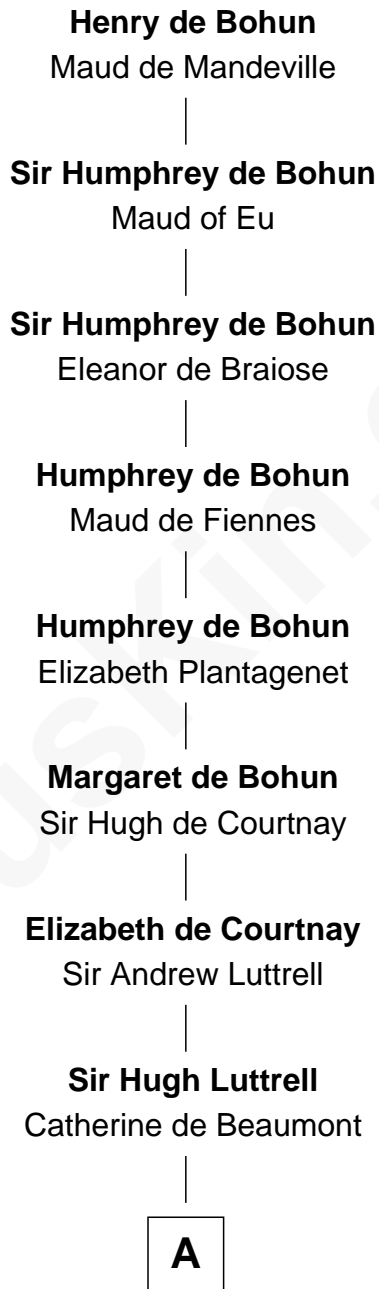

# FamousKin.com

## Relationship Chart of General William Whipple

Signer of the Declaration of Independence

17th Great-grandson of

**Henry de Bohun**  
*Magna Carta Surety*

**A**

**Sir John Luttrell**

Margaret Touchet

**Sir James Luttrell**

Elizabeth Courtnay

**Sir Hugh Luttrell**

Margaret Hill

**Eleanor Luttrell**

Roger Yorke

**Elizabeth Yorke**

Edmund Percival

**Christian Percival**