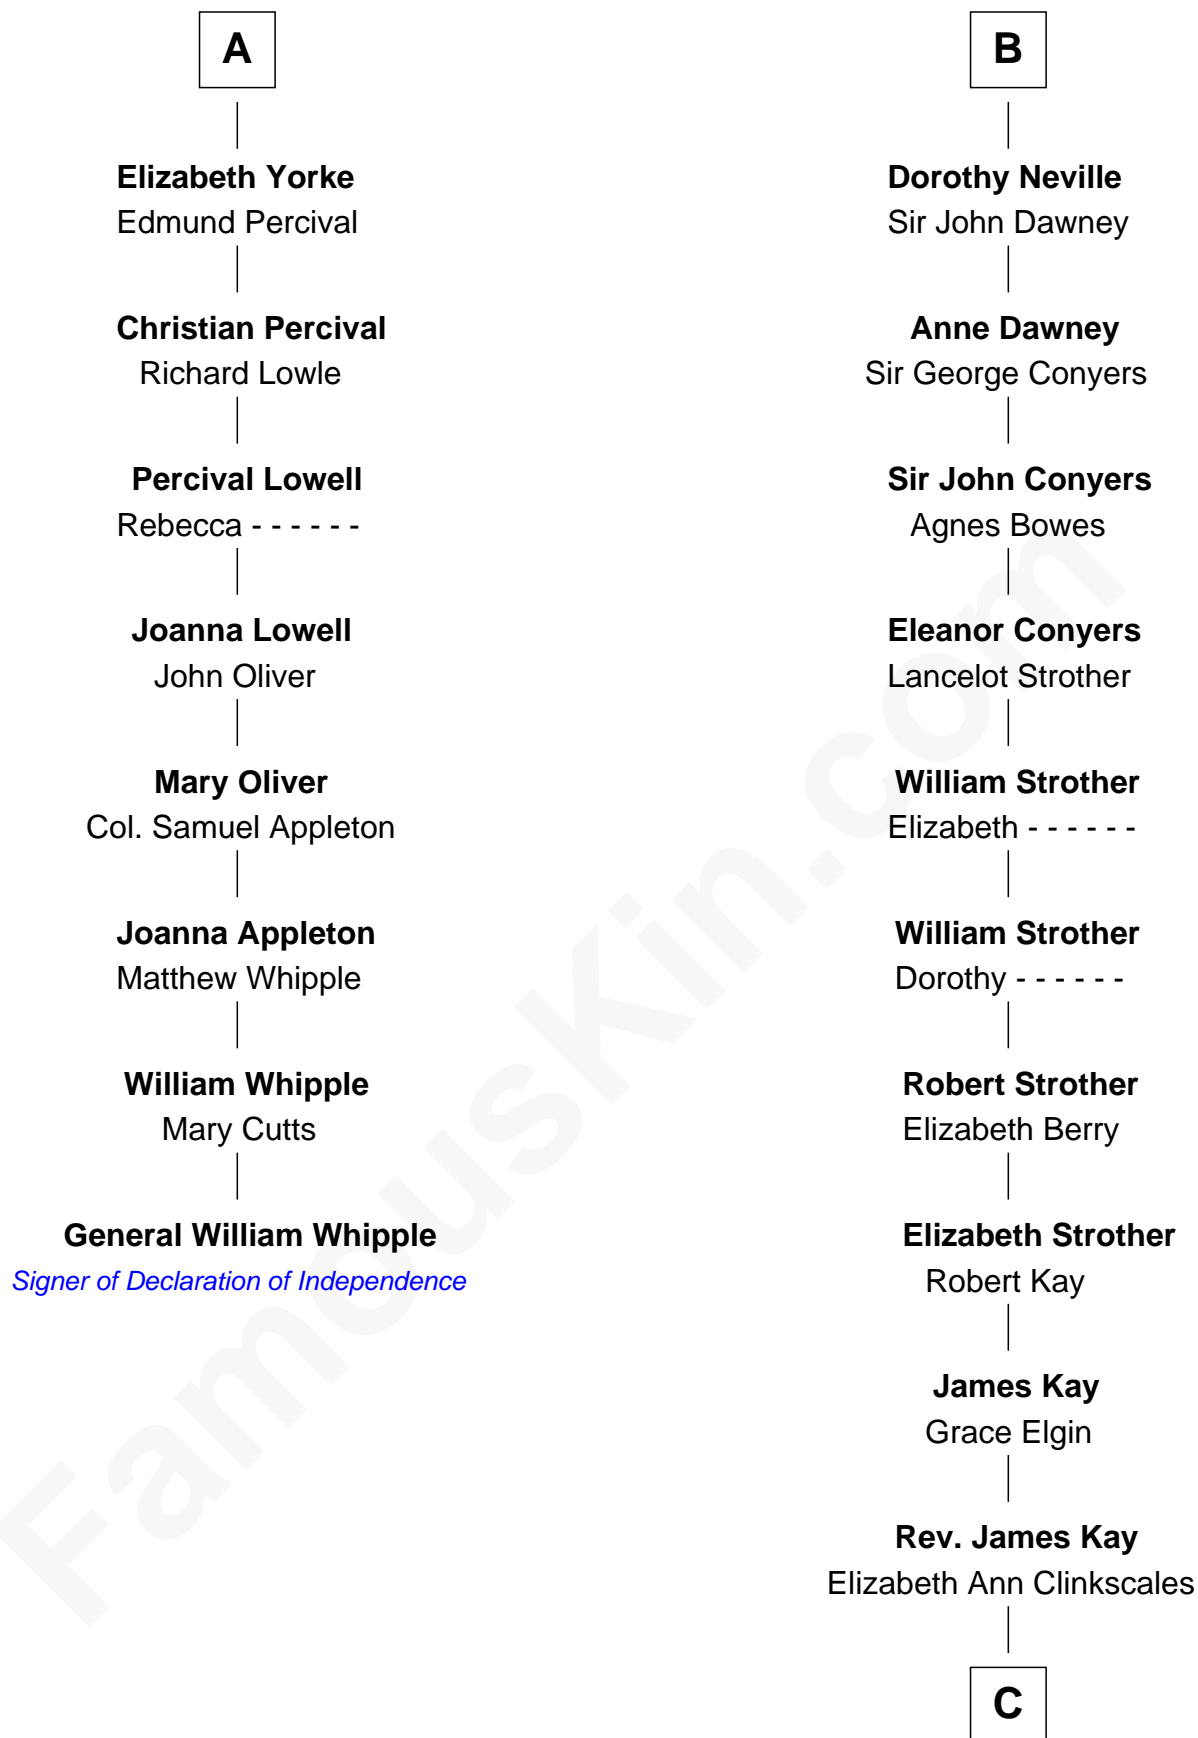

FamousKin.com

Relationship Chart of

General William Whipple

Signer of the Declaration of Independence

14th cousin 7 times removed of

Jimmy Carter

39th U.S. President

Humphrey de Bohun

Elizabeth Plantagenet

C

|
Mary Kay
John Pratt

|
James E. Pratt
Sophronia C. Cowan

|
Nina Pratt
William Archibald Carter

|
Earl Carter
Lillian Gordy

|
Jimmy Carter
39th U.S. President

FamousKin.com