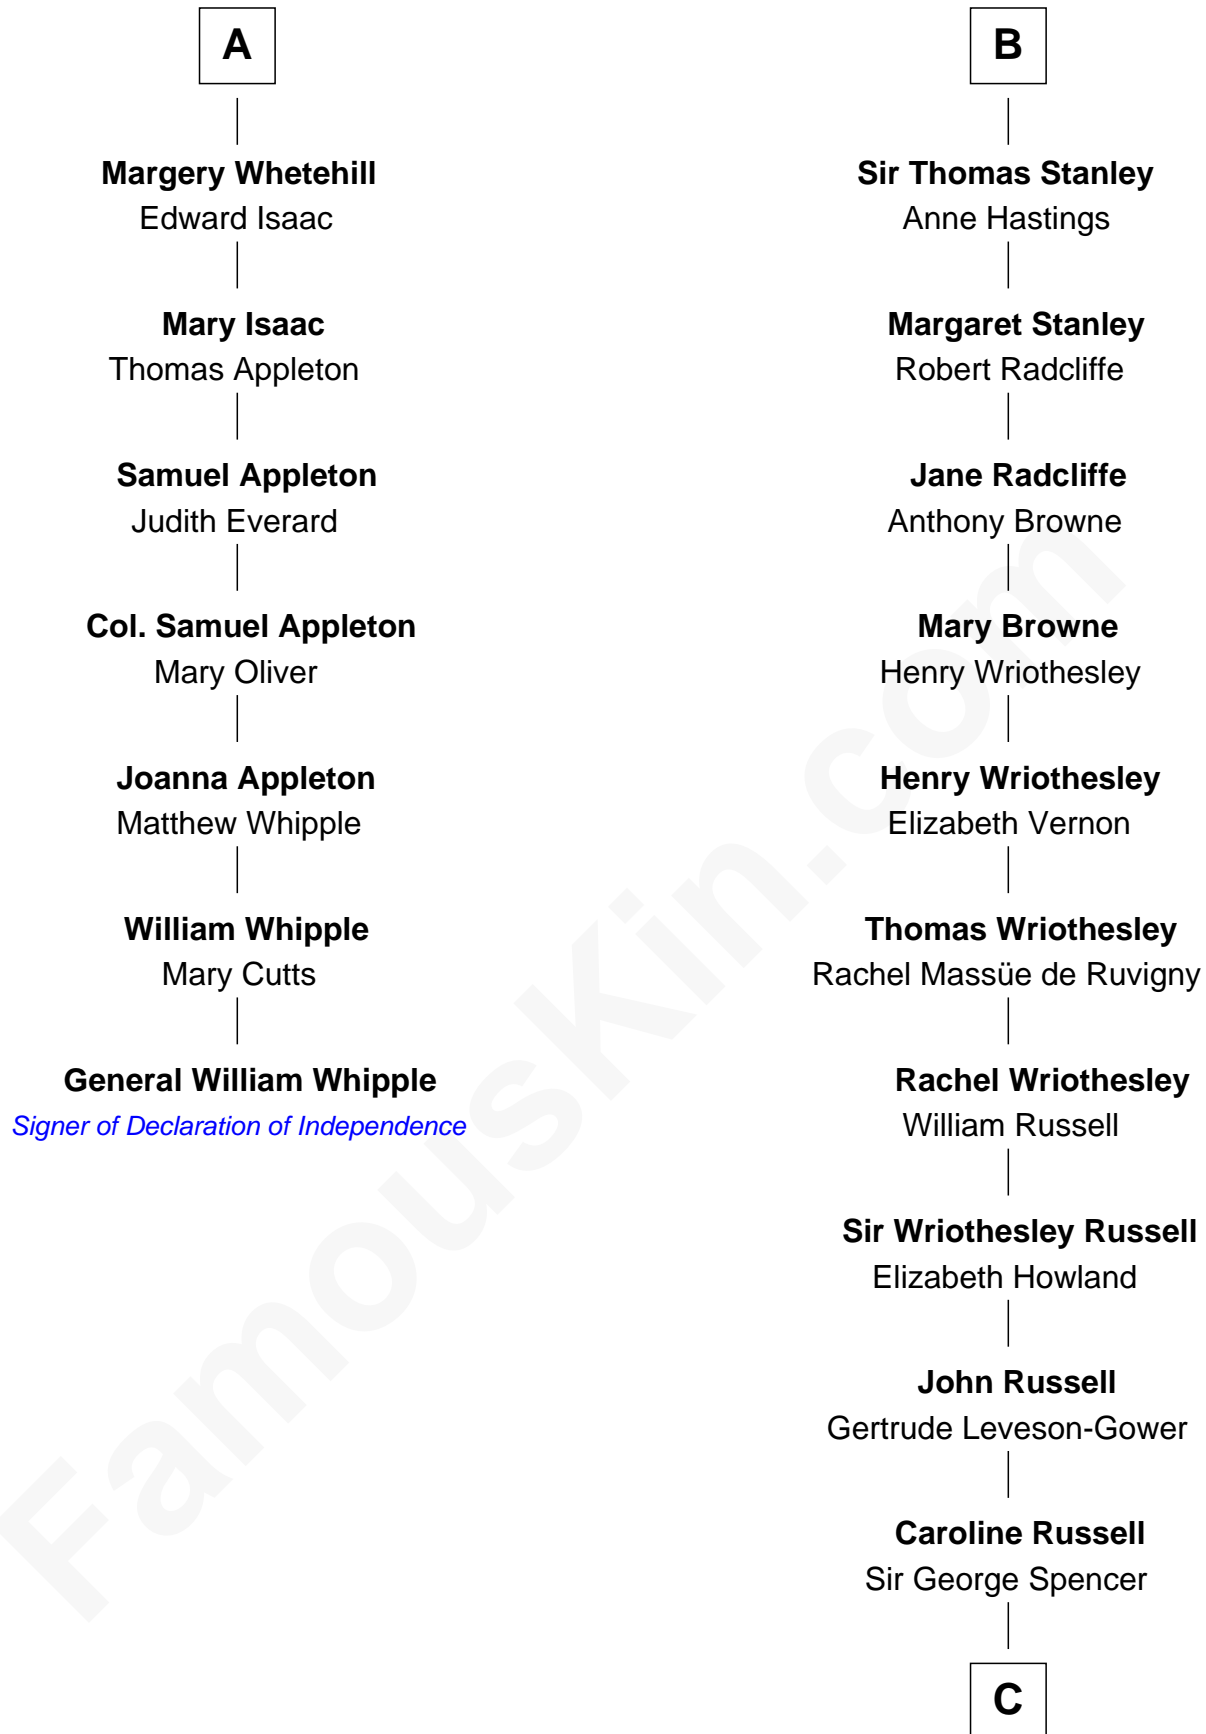

FamousKin.com

Relationship Chart of

General William Whipple

Signer of the Declaration of Independence

13th cousin 8 times removed of

Sir Winston Churchill

Prime Minister of the United Kingdom

C

George Spencer

Susan Stewart

Sir George Spencer-Churchill

Jane Stewart

Sir John Winston Spencer-Churchill

Frances Anne Emily Vane

Randolph Henry Spencer-Churchill

Jeanette Jerome