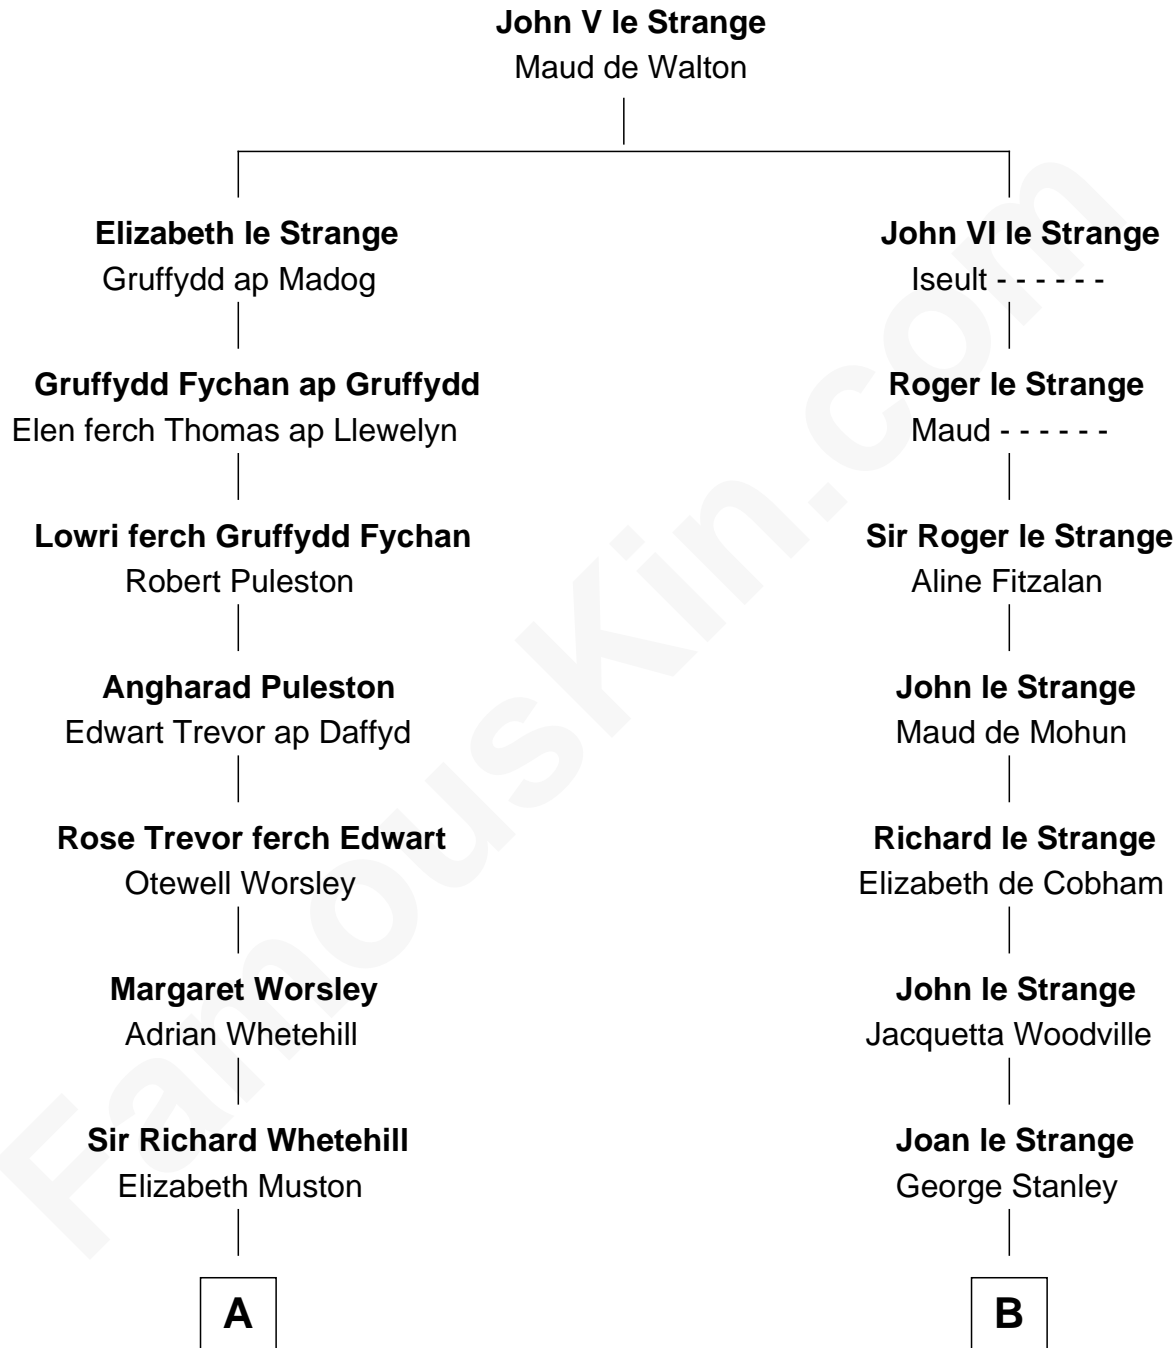

FamousKin.com

Relationship Chart of

General William Whipple

Signer of the Declaration of Independence

13th cousin 8 times removed of

Sir Winston Churchill

Prime Minister of the United Kingdom

C

George Spencer

Susan Stewart

Sir George Spencer-Churchill

Jane Stewart

Sir John Winston Spencer-Churchill

Frances Anne Emily Vane

Randolph Henry Spencer-Churchill

Jeanette Jerome