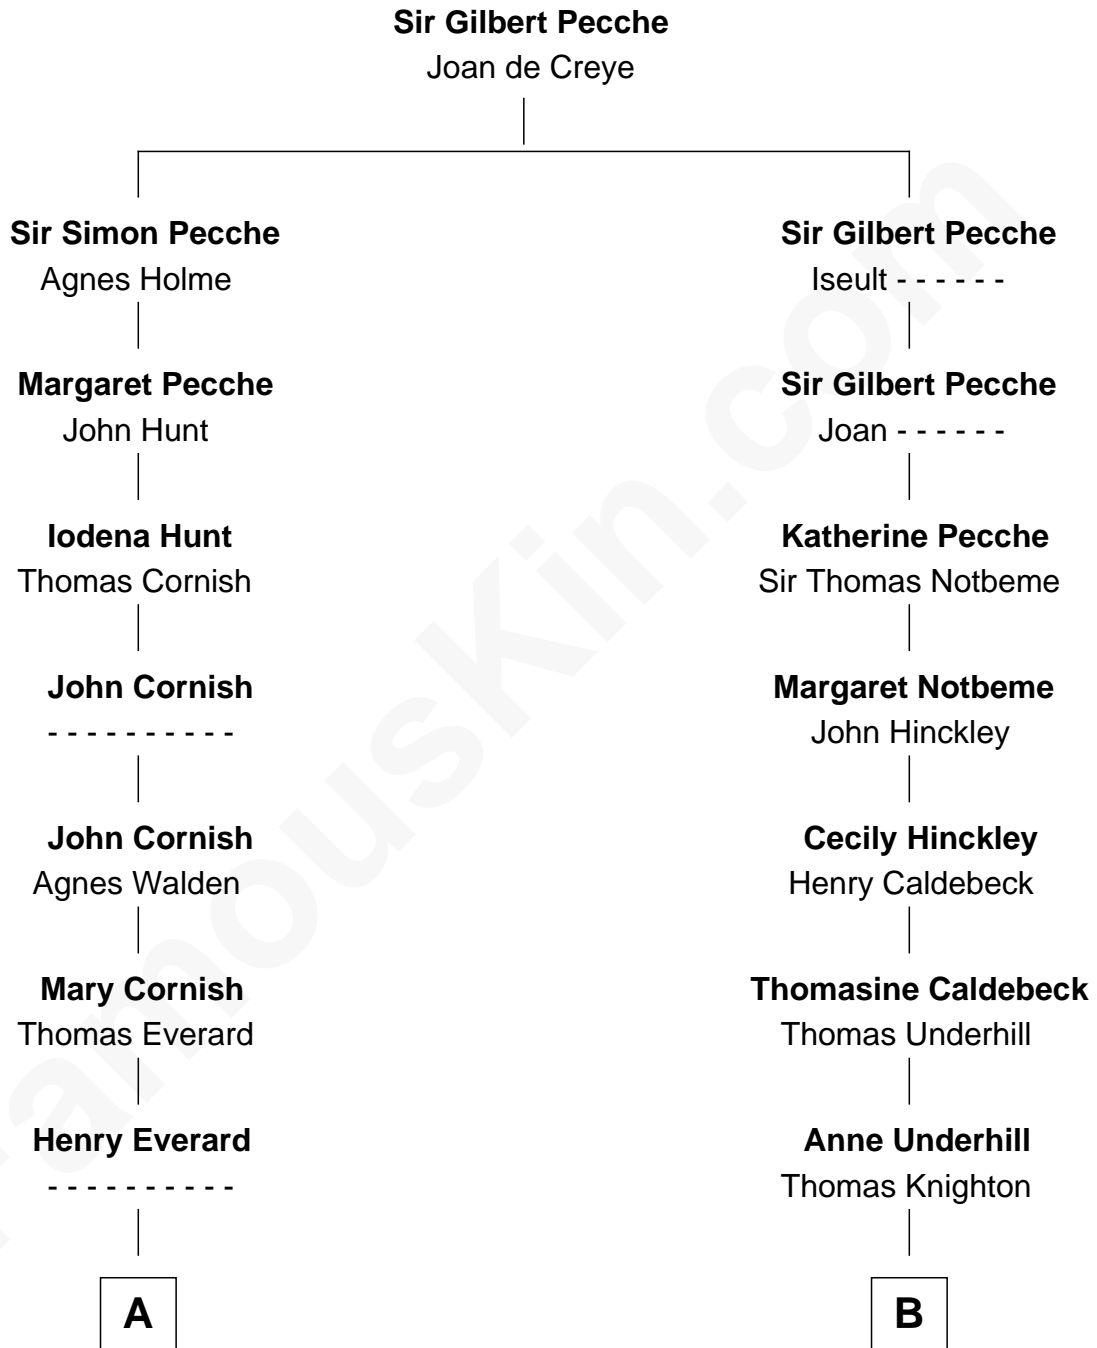

FamousKin.com

Relationship Chart of

General William Whipple

Signer of the Declaration of Independence

13th cousin 6 times removed of

William Howard Taft

27th U.S. President

C

—
Samuel Davenport Torrey

Susan Holman Waters

—
Louisa Maria Torrey

Alphonso Taft

—
William Howard Taft

27th U.S. President

FamousKin.com