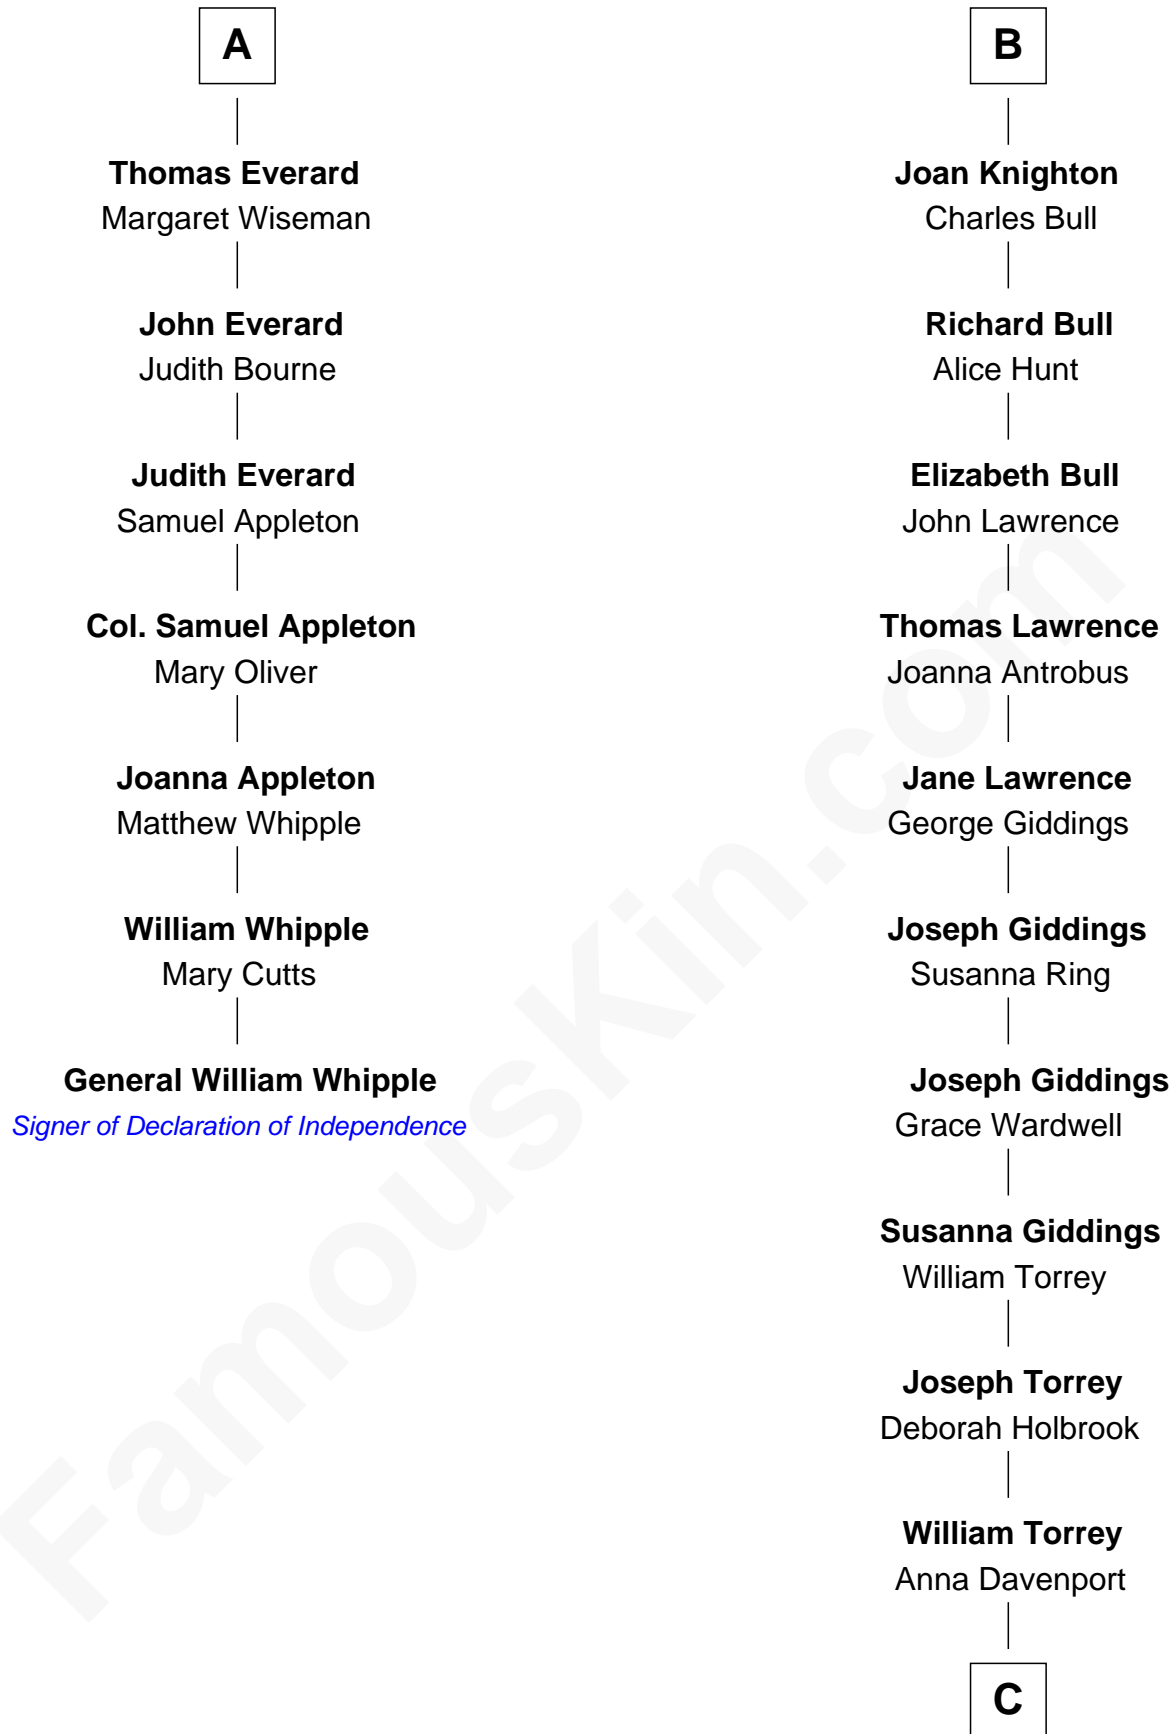

FamousKin.com

Relationship Chart of

General William Whipple

Signer of the Declaration of Independence

13th cousin 6 times removed of

William Howard Taft

27th U.S. President

C

—
Samuel Davenport Torrey

Susan Holman Waters

—
Louisa Maria Torrey

Alphonso Taft

—
William Howard Taft

27th U.S. President

FamousKin.com